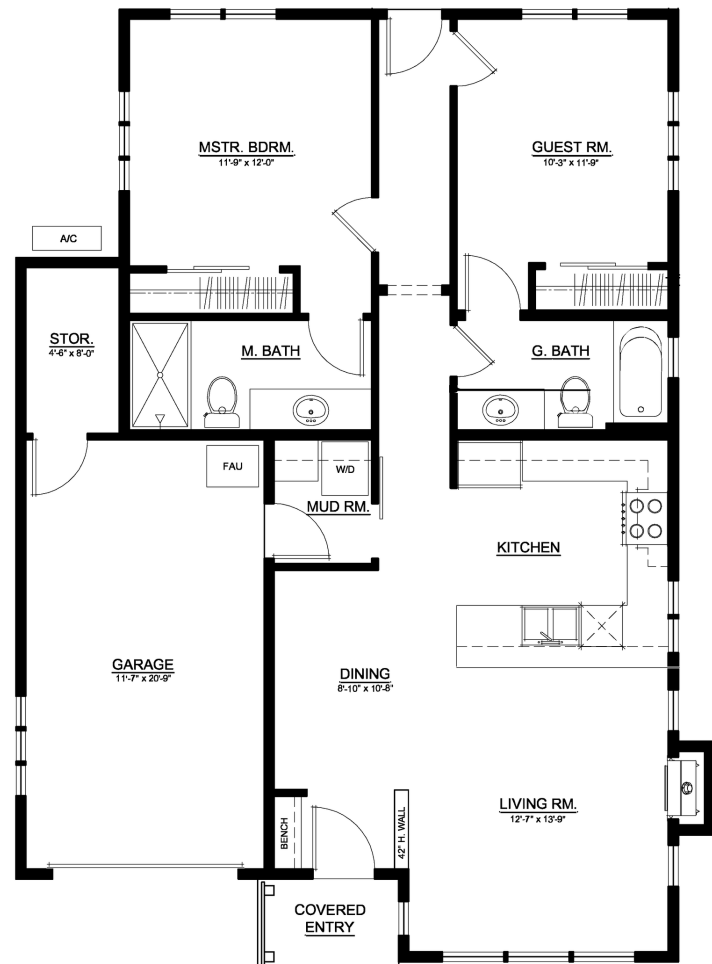

HIGHLANDS
RIDGE

FLOORPLANS

The Cottage

2 BD | 2 BA | 1,041 SF

This single-level floor plan makes the most of its 1,047 square feet, featuring 2 en-suite bedrooms, a thoughtfully designed great room and kitchen, and designer selected interiors throughout.