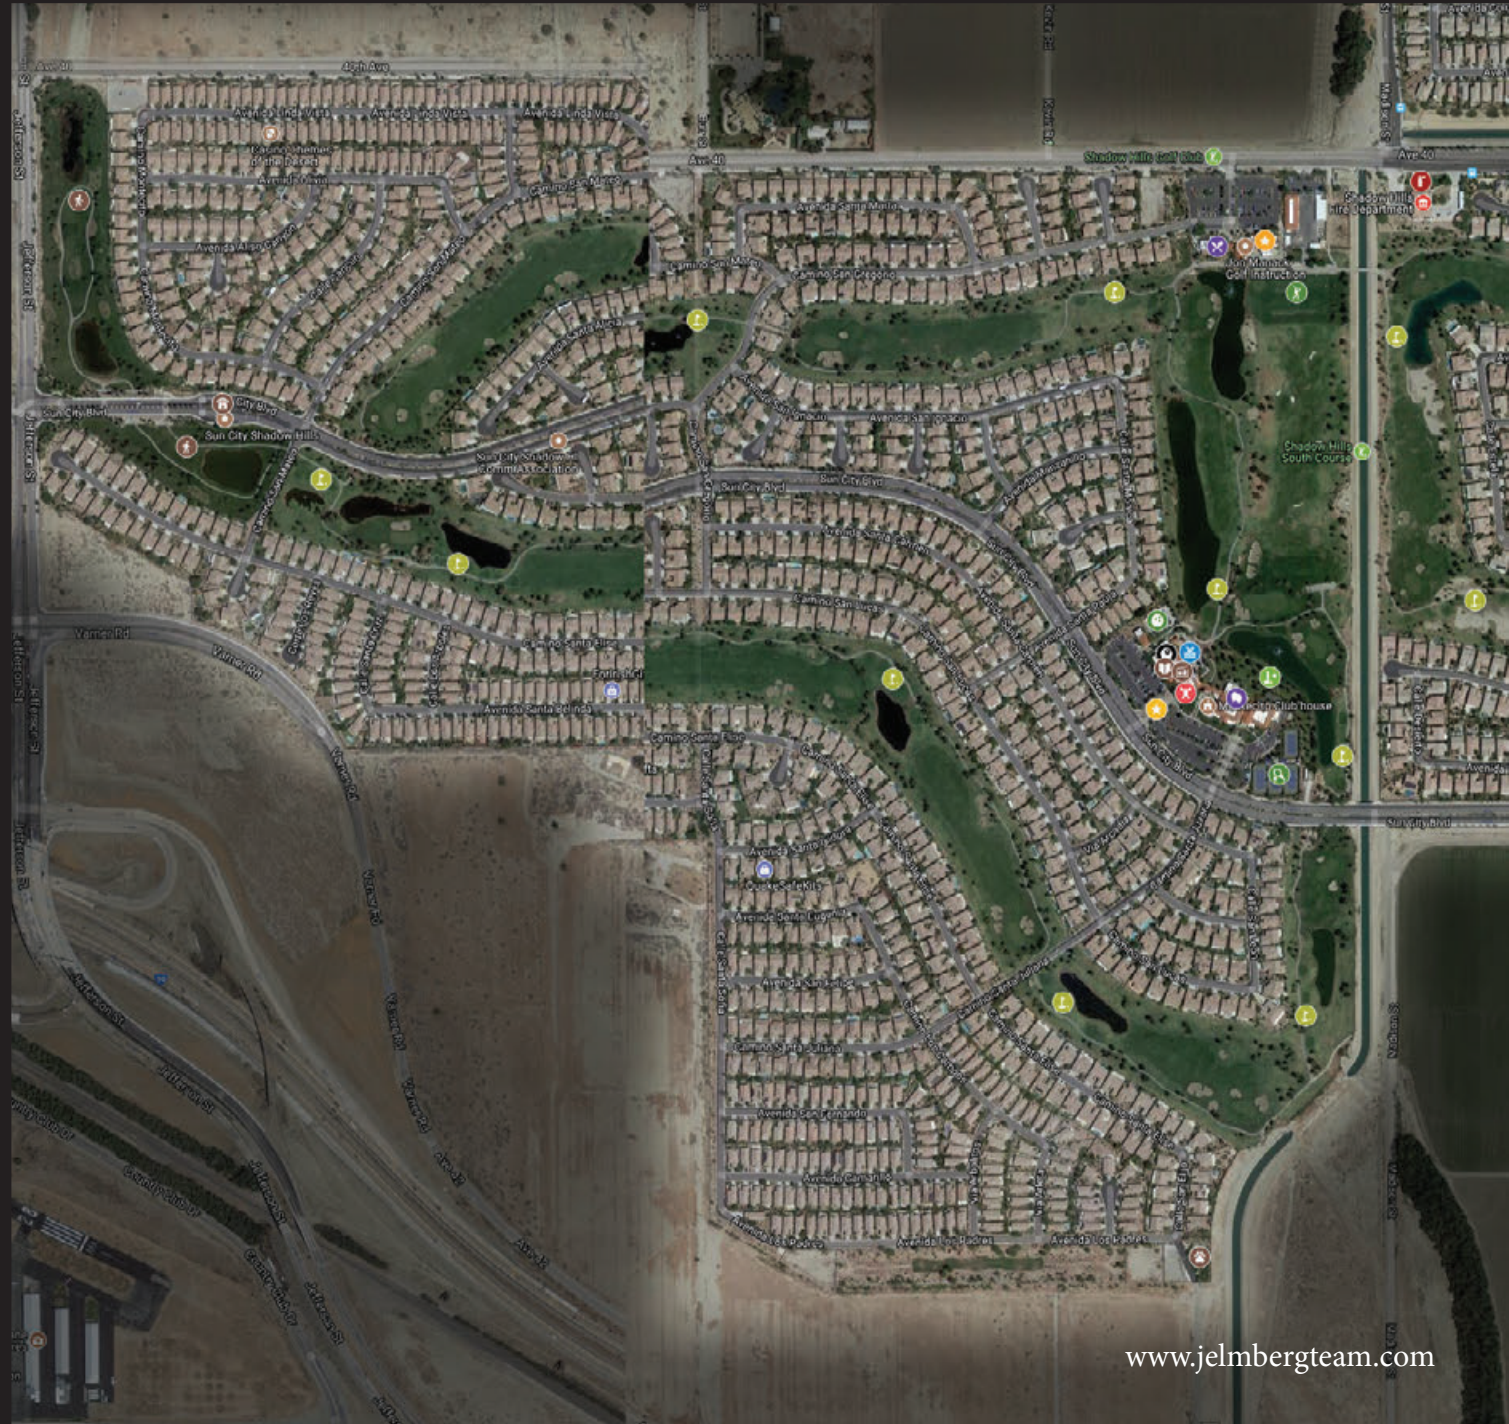

# LEGEND

- MAIN GATE PHASE 1 & 2
- MAIN GATE PHASE 3
- Montecito Clubhouse
- 18-Hole Putting Course
- Outdoor Pool & Spa
- 5 Bocce Courts
- Billiards
- Library
- Arts and Crafts Studio
- 4 Tennis Courts
- Mara Monte Grand Ballroom
- Fitness Center
- Santa Rosa Clubhouse
- Outdoor Pool & Spa
- Indoor Walking Track
- Santa Rosa Cafe
- 2 Tennis Courts
- 2 Bocce Courts
- 1/2 Basketball Court
- 6 Pickleball / Paddleball Courts
- Business Center
- Fitness Center
- Driving Range
- Golf Practice Area
- Shadows Restaurant
- Shadow Hills Fire Department
- Shadow Hills Golf Club
- Dog Park
- Dog Park
- Walking Paths - Outdoor
- Walking Paths - Outdoor
- Park
- Tee - Shadow Hills South Course
- Tee - Par 3 - North Executive Course

# PHASE 1 - SUN CITY SHADOW HILLS

# PHASE 3 - SUN CITY SHADOW HILLS