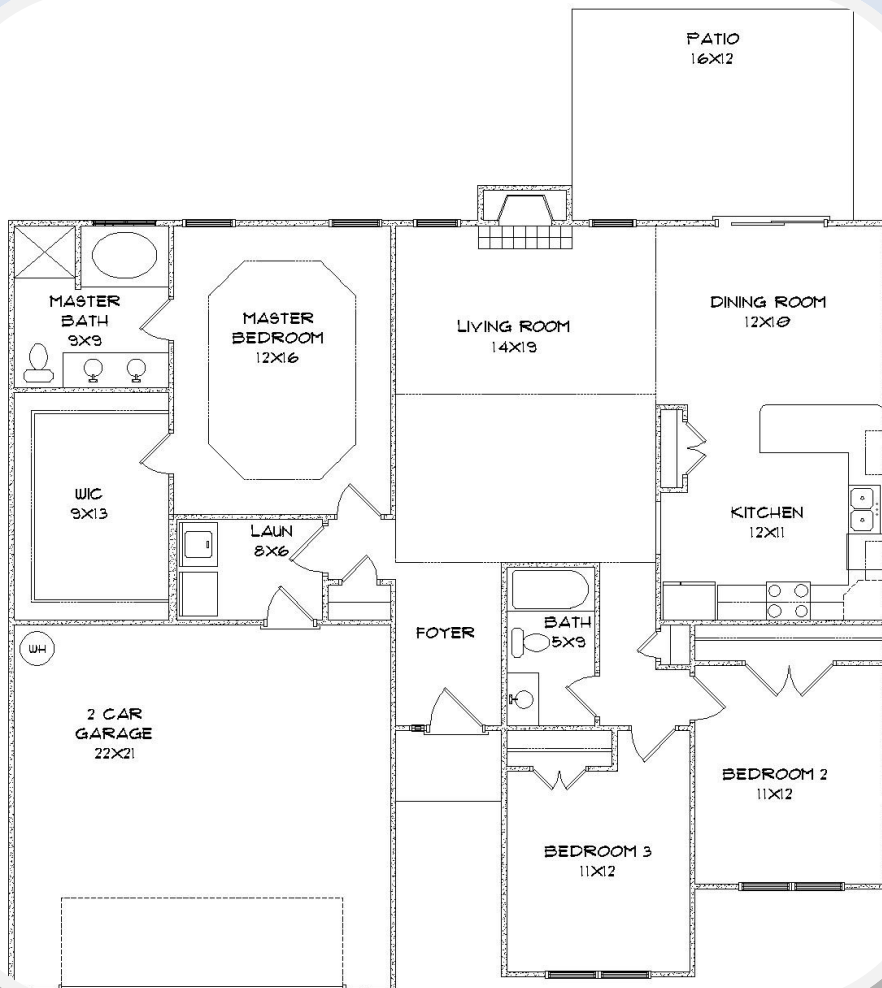

A.SYDES
CONSTRUCTION, INC.

VIENNA B

APPROXIMATE
HEATED SQ. FT.:

1583

BEDROOMS:

3

BATHROOMS:

2

Exterior detail and floor coverings may vary. We reserve the right to make changes in plans and specifications. Dimensions may not be exact. Features may vary according to different elevations and specifications.