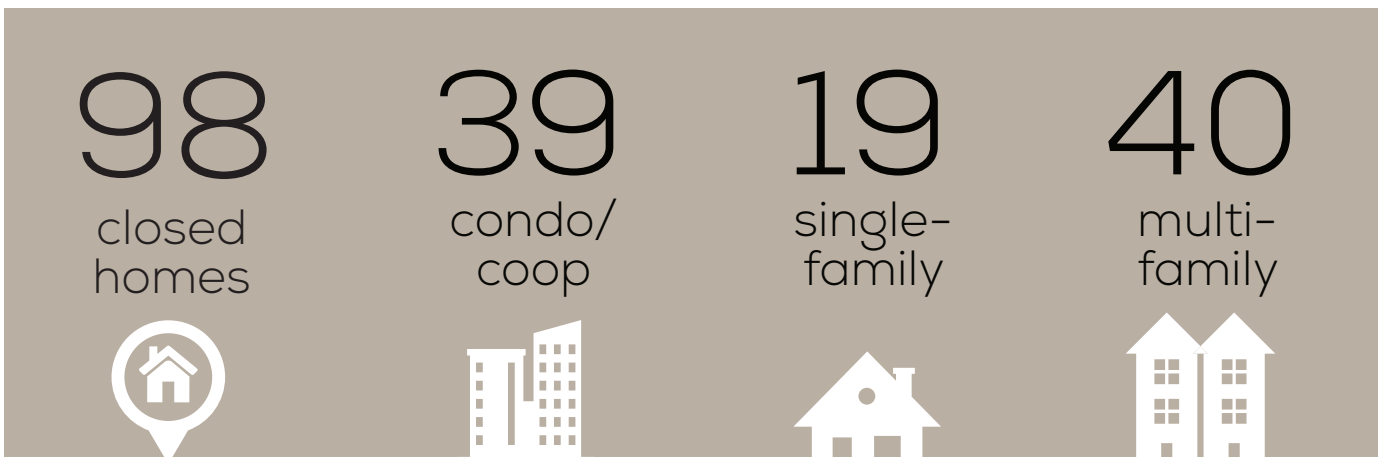

PRIME

REAL ESTATE GROUP

QUARTER 1 2017 MARKET BRIEF

JERSEY CITY HEIGHTS

CURRENT MARKET AS OF APRIL 7TH, 2017