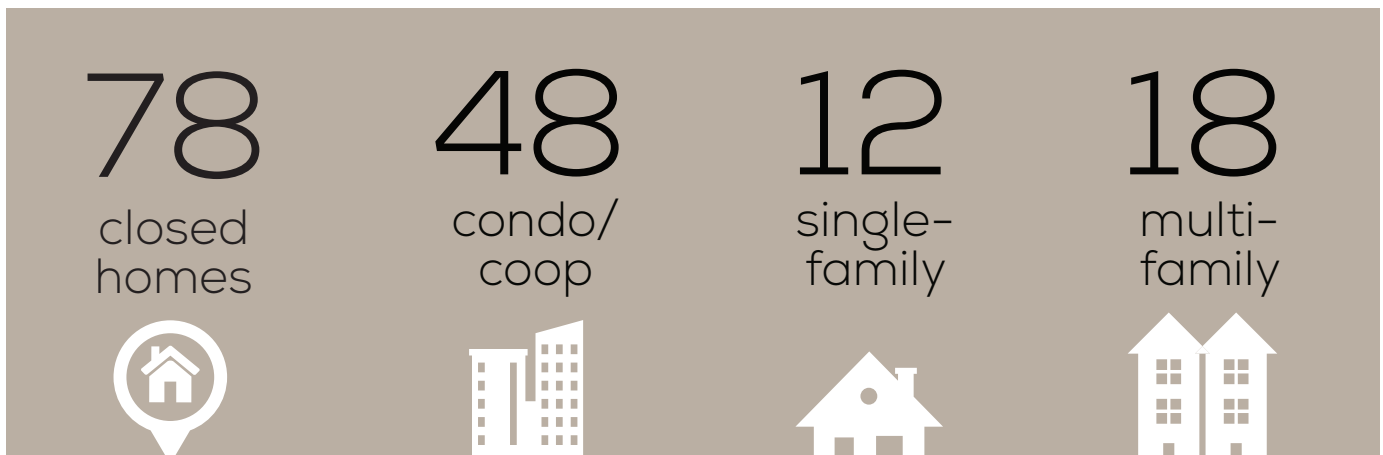

PRIME

REAL ESTATE GROUP

JERSEY CITY JOURNAL SQUARE

QUARTER 1 2017 MARKET BRIEF

CURRENT MARKET AS OF APRIL 7TH, 2017