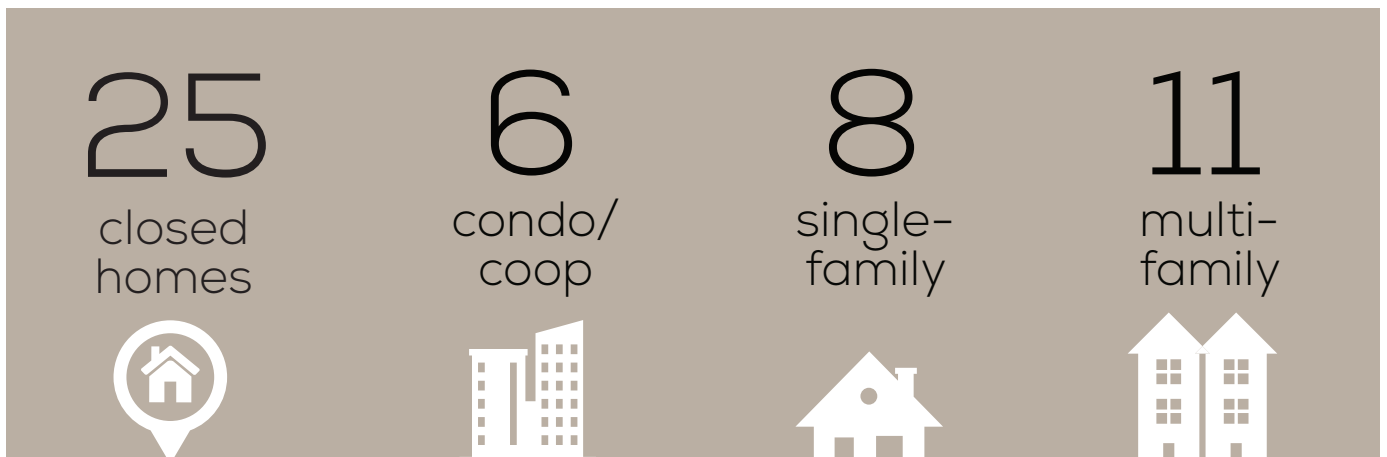

PRIME

REAL ESTATE GROUP

QUARTER 2 2017 MARKET BRIEF

JERSEY CITY BERGEN LAFAYETTE

CURRENT MARKET AS OF JULY 13TH, 2017