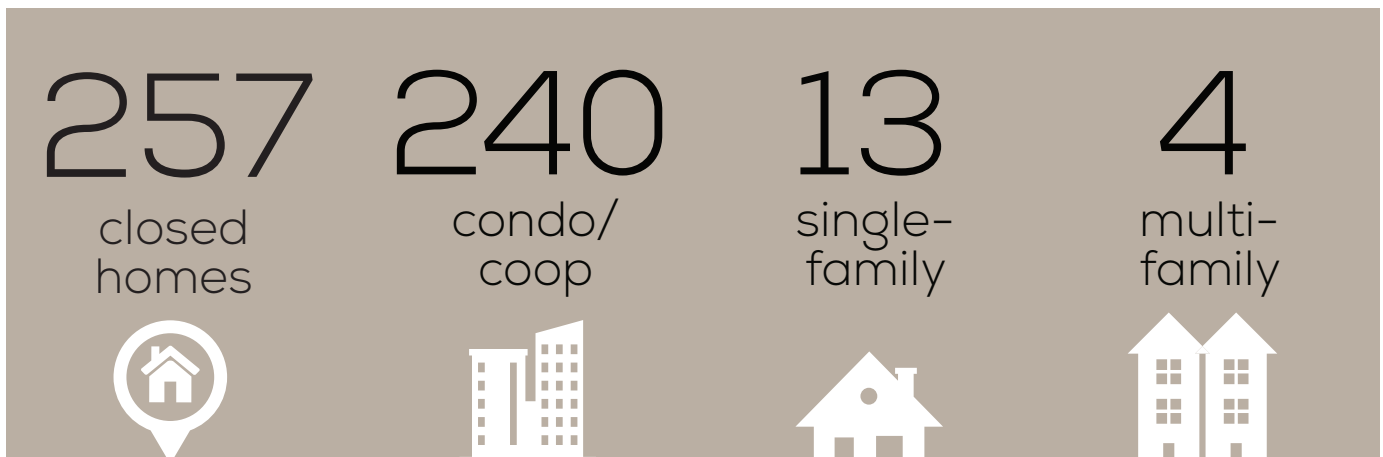

PRIME

REAL ESTATE GROUP

QUARTER 2 2017 MARKET BRIEF

HOBOKEN

CURRENT MARKET AS OF JULY 13TH, 2017