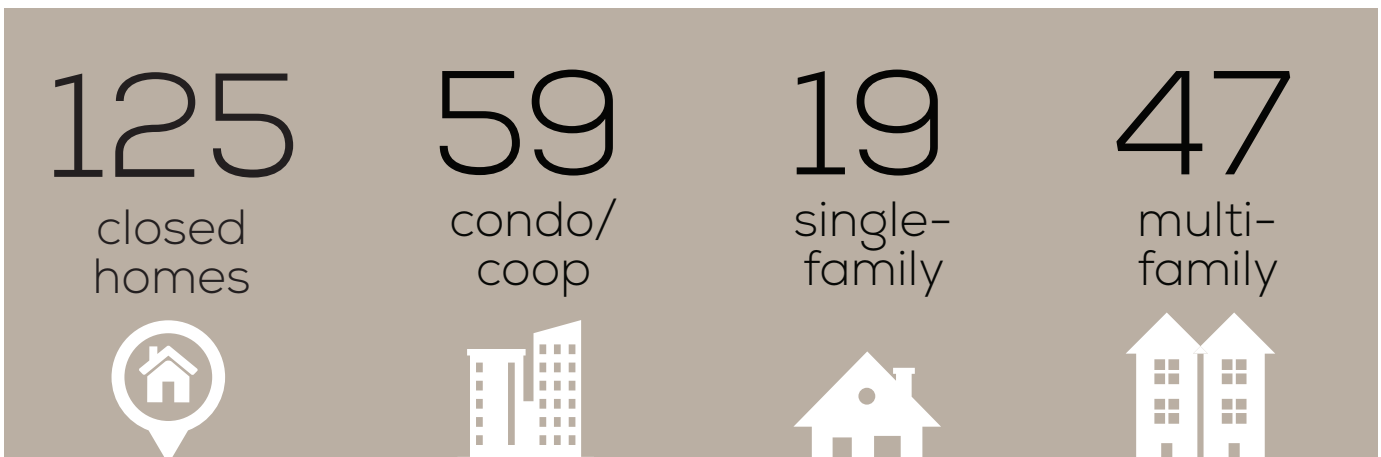

PRIME

REAL ESTATE GROUP

QUARTER 2 2017 MARKET BRIEF

JERSEY CITY HEIGHTS

CURRENT MARKET AS OF JULY 13TH, 2017