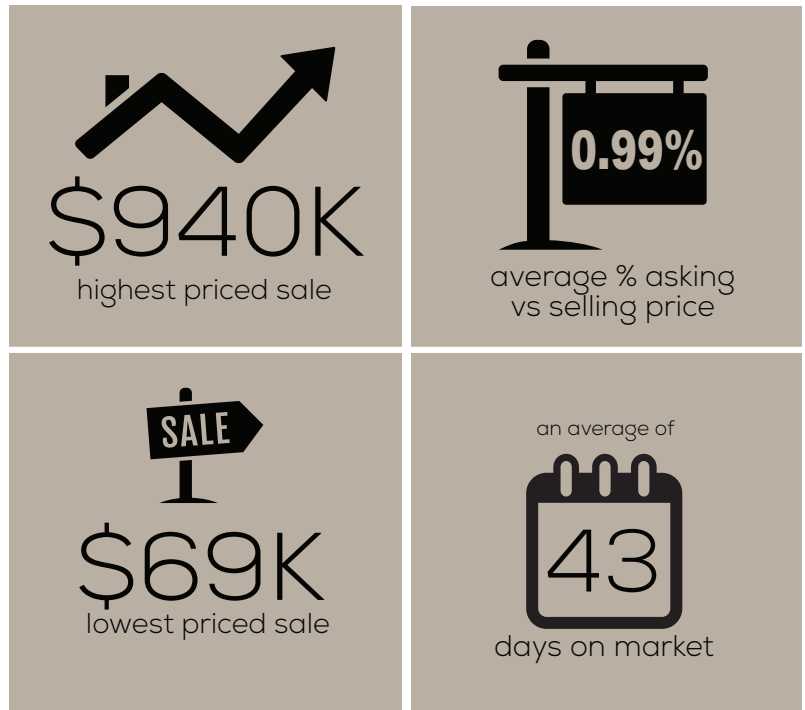

PRIME

REAL ESTATE GROUP

QUARTER 2 2017 MARKET BRIEF

JERSEY CITY HEIGHTS

CURRENT MARKET AS OF JULY 13TH, 2017