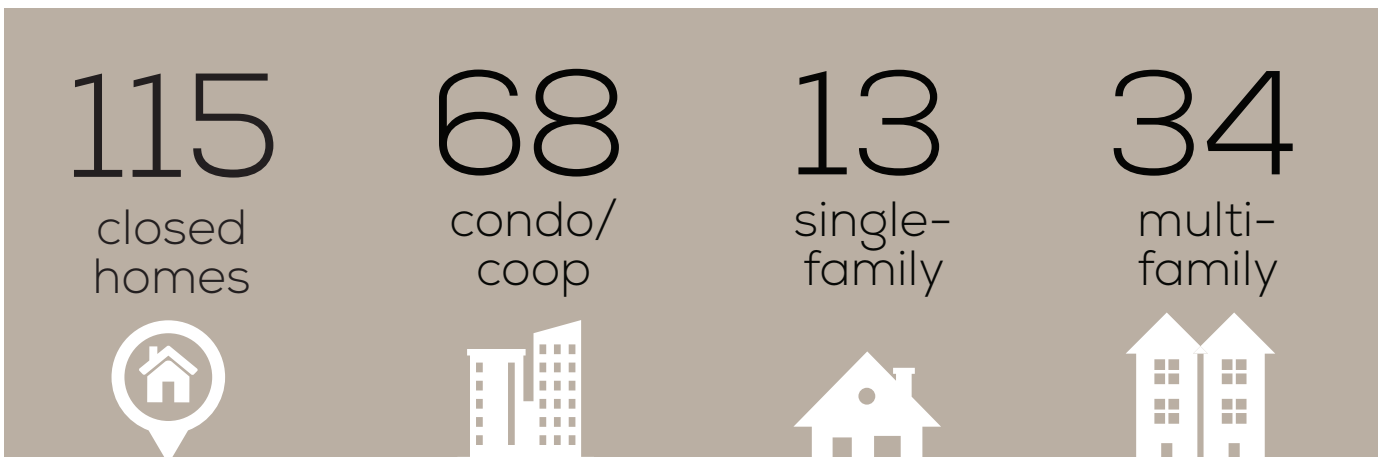

PRIME

REAL ESTATE GROUP

QUARTER 2 2017 MARKET BRIEF

JERSEY CITY JOURNAL SQUARE

CURRENT MARKET AS OF JULY 13TH, 2017