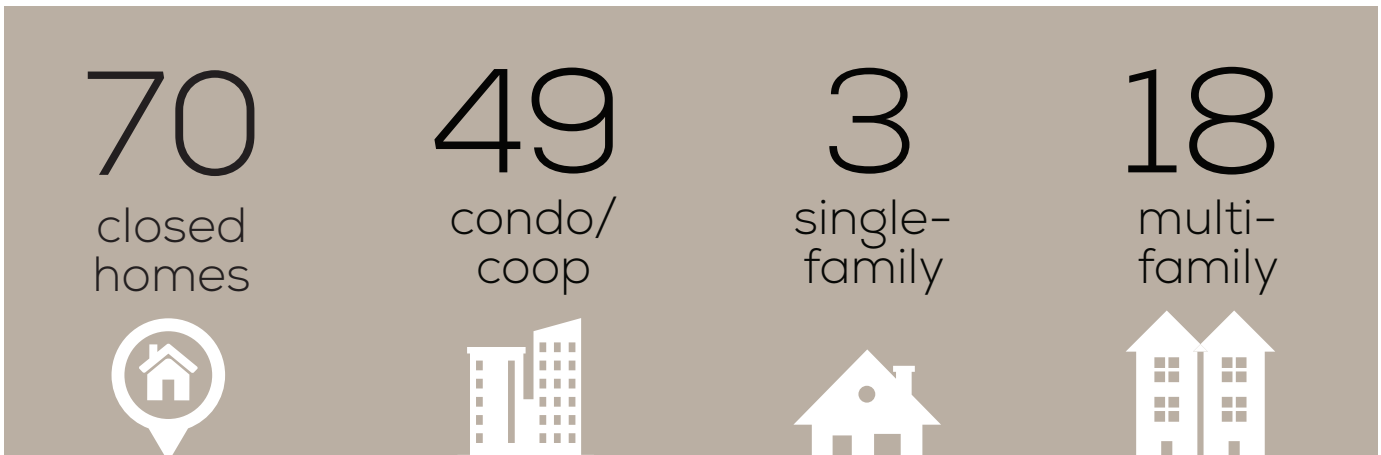

PRIME

REAL ESTATE GROUP

QUARTER 2 2017 MARKET BRIEF

WEST NEW YORK

CURRENT MARKET AS OF JULY 13TH, 2017