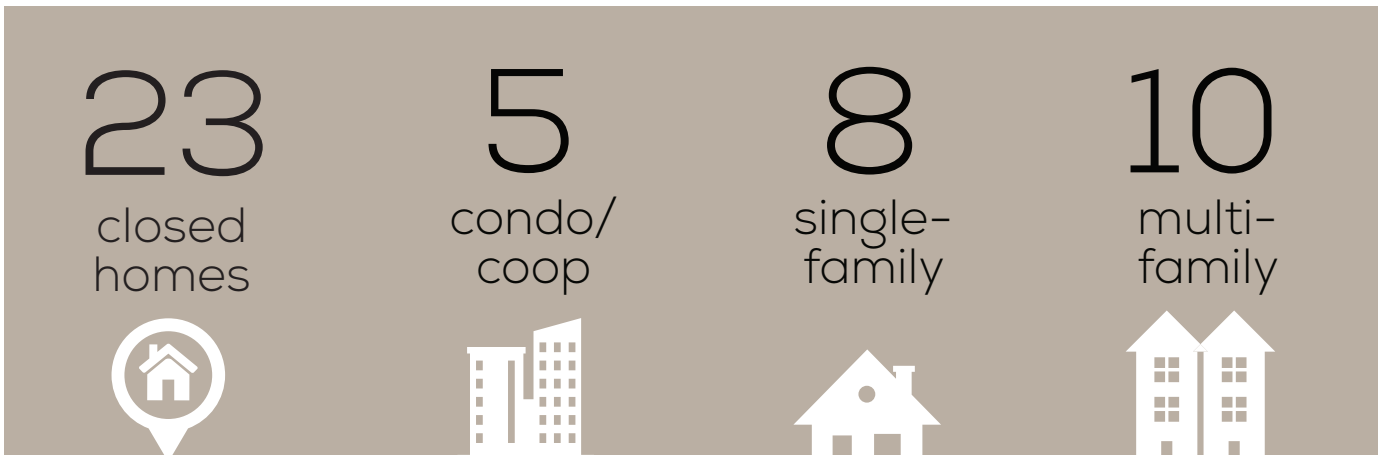

PRIME

REAL ESTATE GROUP

QUARTER 3 2017 MARKET BRIEF

JERSEY CITY BERGEN LAFAYETTE

CURRENT MARKET AS OF OCTOBER 9TH, 2017