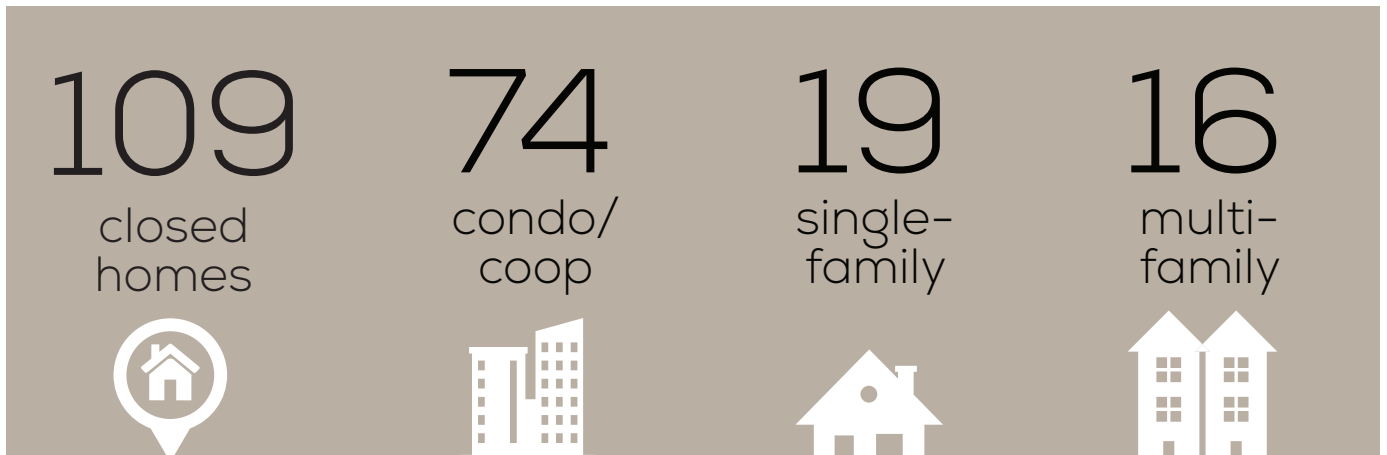

PRIME

REAL ESTATE GROUP

QUARTER 3 2017 MARKET BRIEF

JERSEY CITY JOURNAL SQUARE

CURRENT MARKET AS OF OCTOBER 9TH, 2017