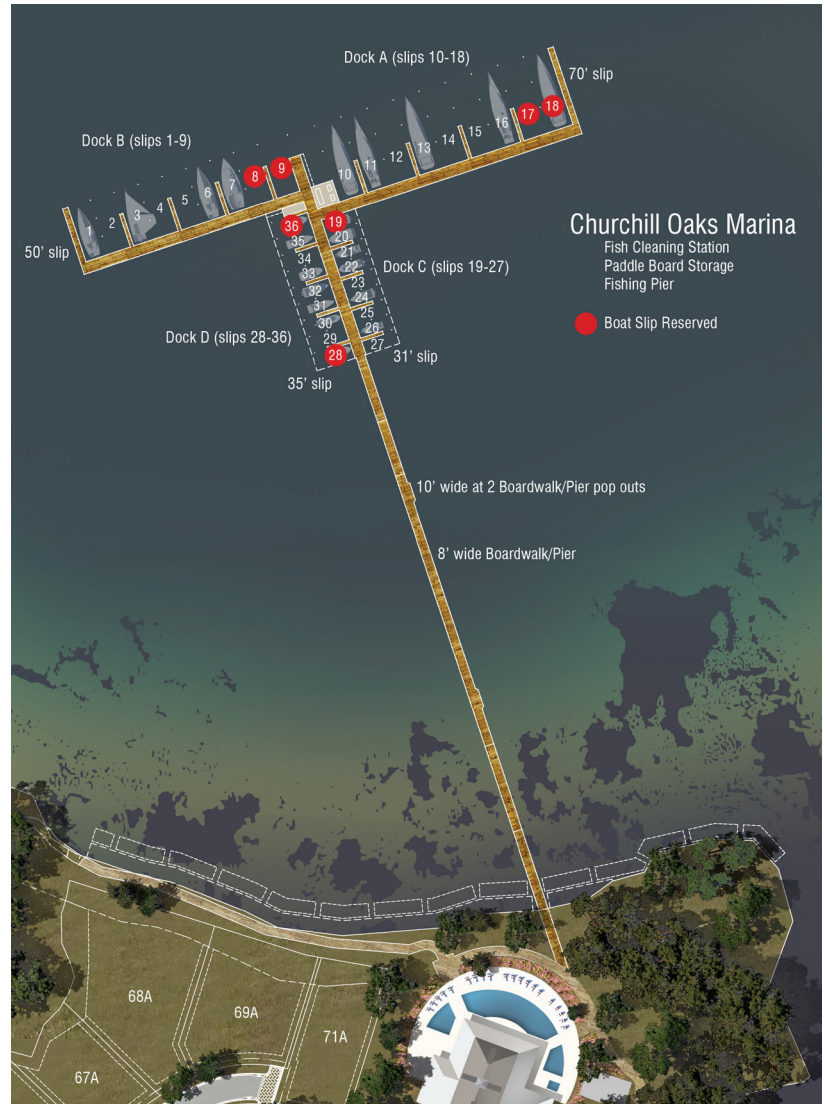

DOCK D (SLIPS 28-36)

36' SLIPS
SIZE: 13' X 36'

Offered at $47,500

BERKSHIRE HATHAWAY
HomeServices
Beach Properties of Florida
NEW HOMES DIVISION

850.840.0045 | ChurchillOaks@bpfla.com | www.ChurchillOaks.com

© 2020 BHH Affiliates, LLC. An independently owned and operated franchisee of BHH Affiliates, LLC. Berkshire Hathaway HomeServices and the Berkshire Hathaway HomeServices symbol are registered service marks of HomeServices of America, Inc.® Equal Housing Opportunity. Illustrations are artist's depictions only and are not intended to be exact representations. Boat slip offerings, pricing, and features subject to change without notice.