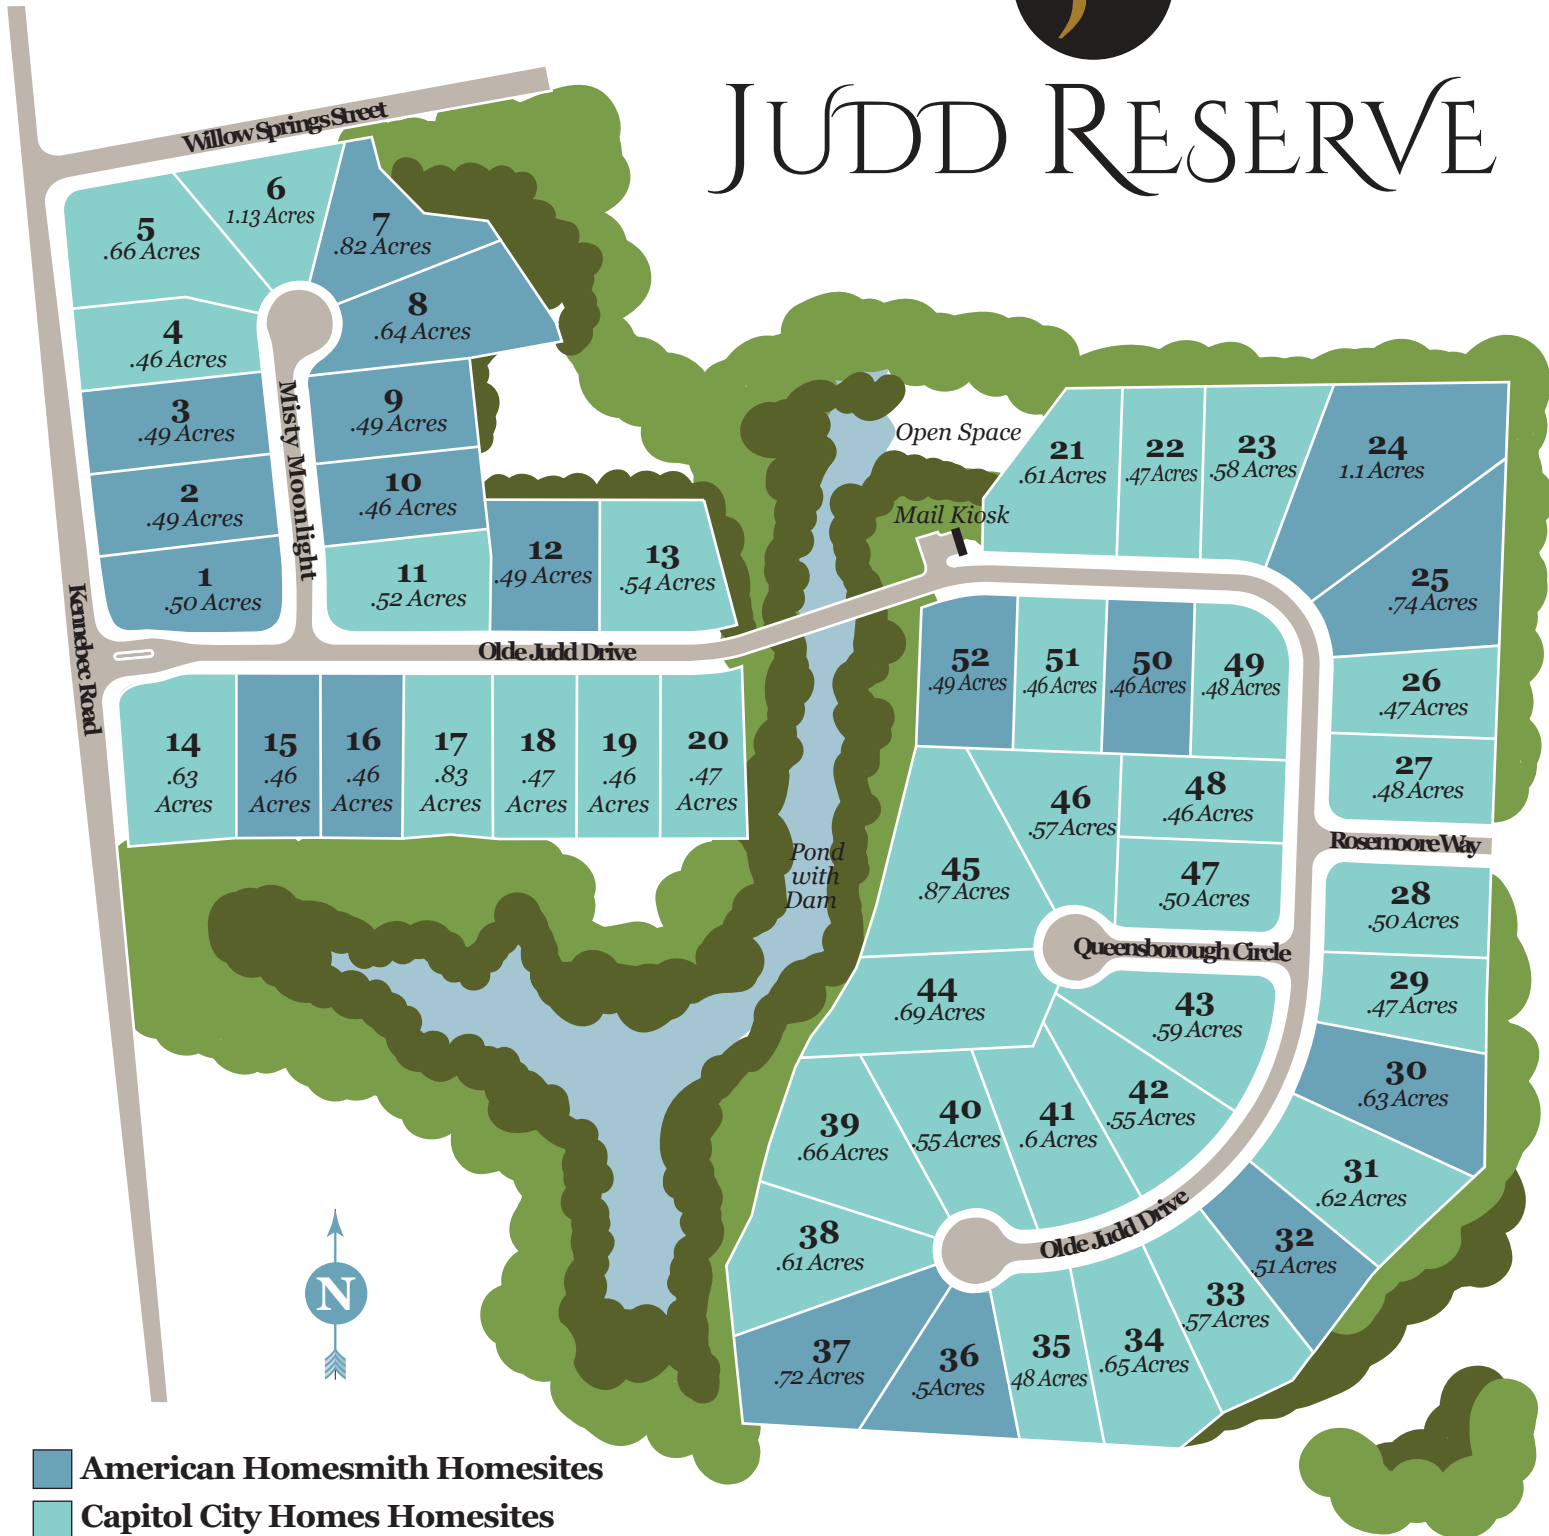

JUDD RESERVE

- American Homesmith Homesites
- Capitol City Homes Homesites

www.JuddReserve.com

Site plan drawing is an artist conception only. Actual plan may vary. See plans for details. Information may change without notice. ©Copyright 2017. Sales and Marketing by The Jim Allen Group, Coldwell Banker Howard Perry and Walston.