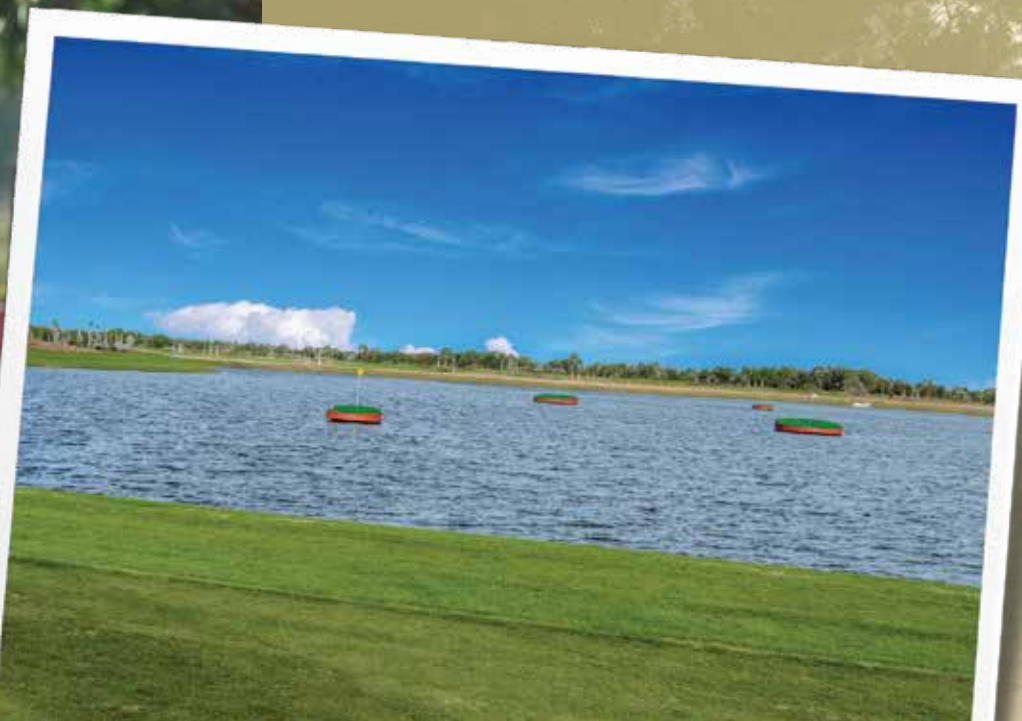

EXHILARATING
Championship Golf Course

Your Best Round Ever, Every Day

If golf is your game, you'll love Esplanade's recently opened 18-hole championship course. The course features breath-taking views and tee locations for all players making it both friendly and challenging. Designed by award-winning C.W. Golf Architecture, the course winds its way through the community's scenery and preserves the natural beauty of its surroundings while presenting you with a day of golf to remember. In addition to the course, you'll enjoy world-class facilities, professional instruction and resort-level service. You'll also be able to enjoy the beautiful golf and lake vista views from the clubhouse gathering center and indoor and outdoor dining venues, coming soon.

NON-EQUITY CLUB

UNRESTRICTED USE
TO MEMBERS

PRO SHOP

DRIVING RANGE

AQUA RANGE
PRACTICE GREEN

PROFESSIONAL INSTRUCTION

CLUBHOUSE & DINING
COMING SOON

LESSONS FROM PGA GOLF
Professionals