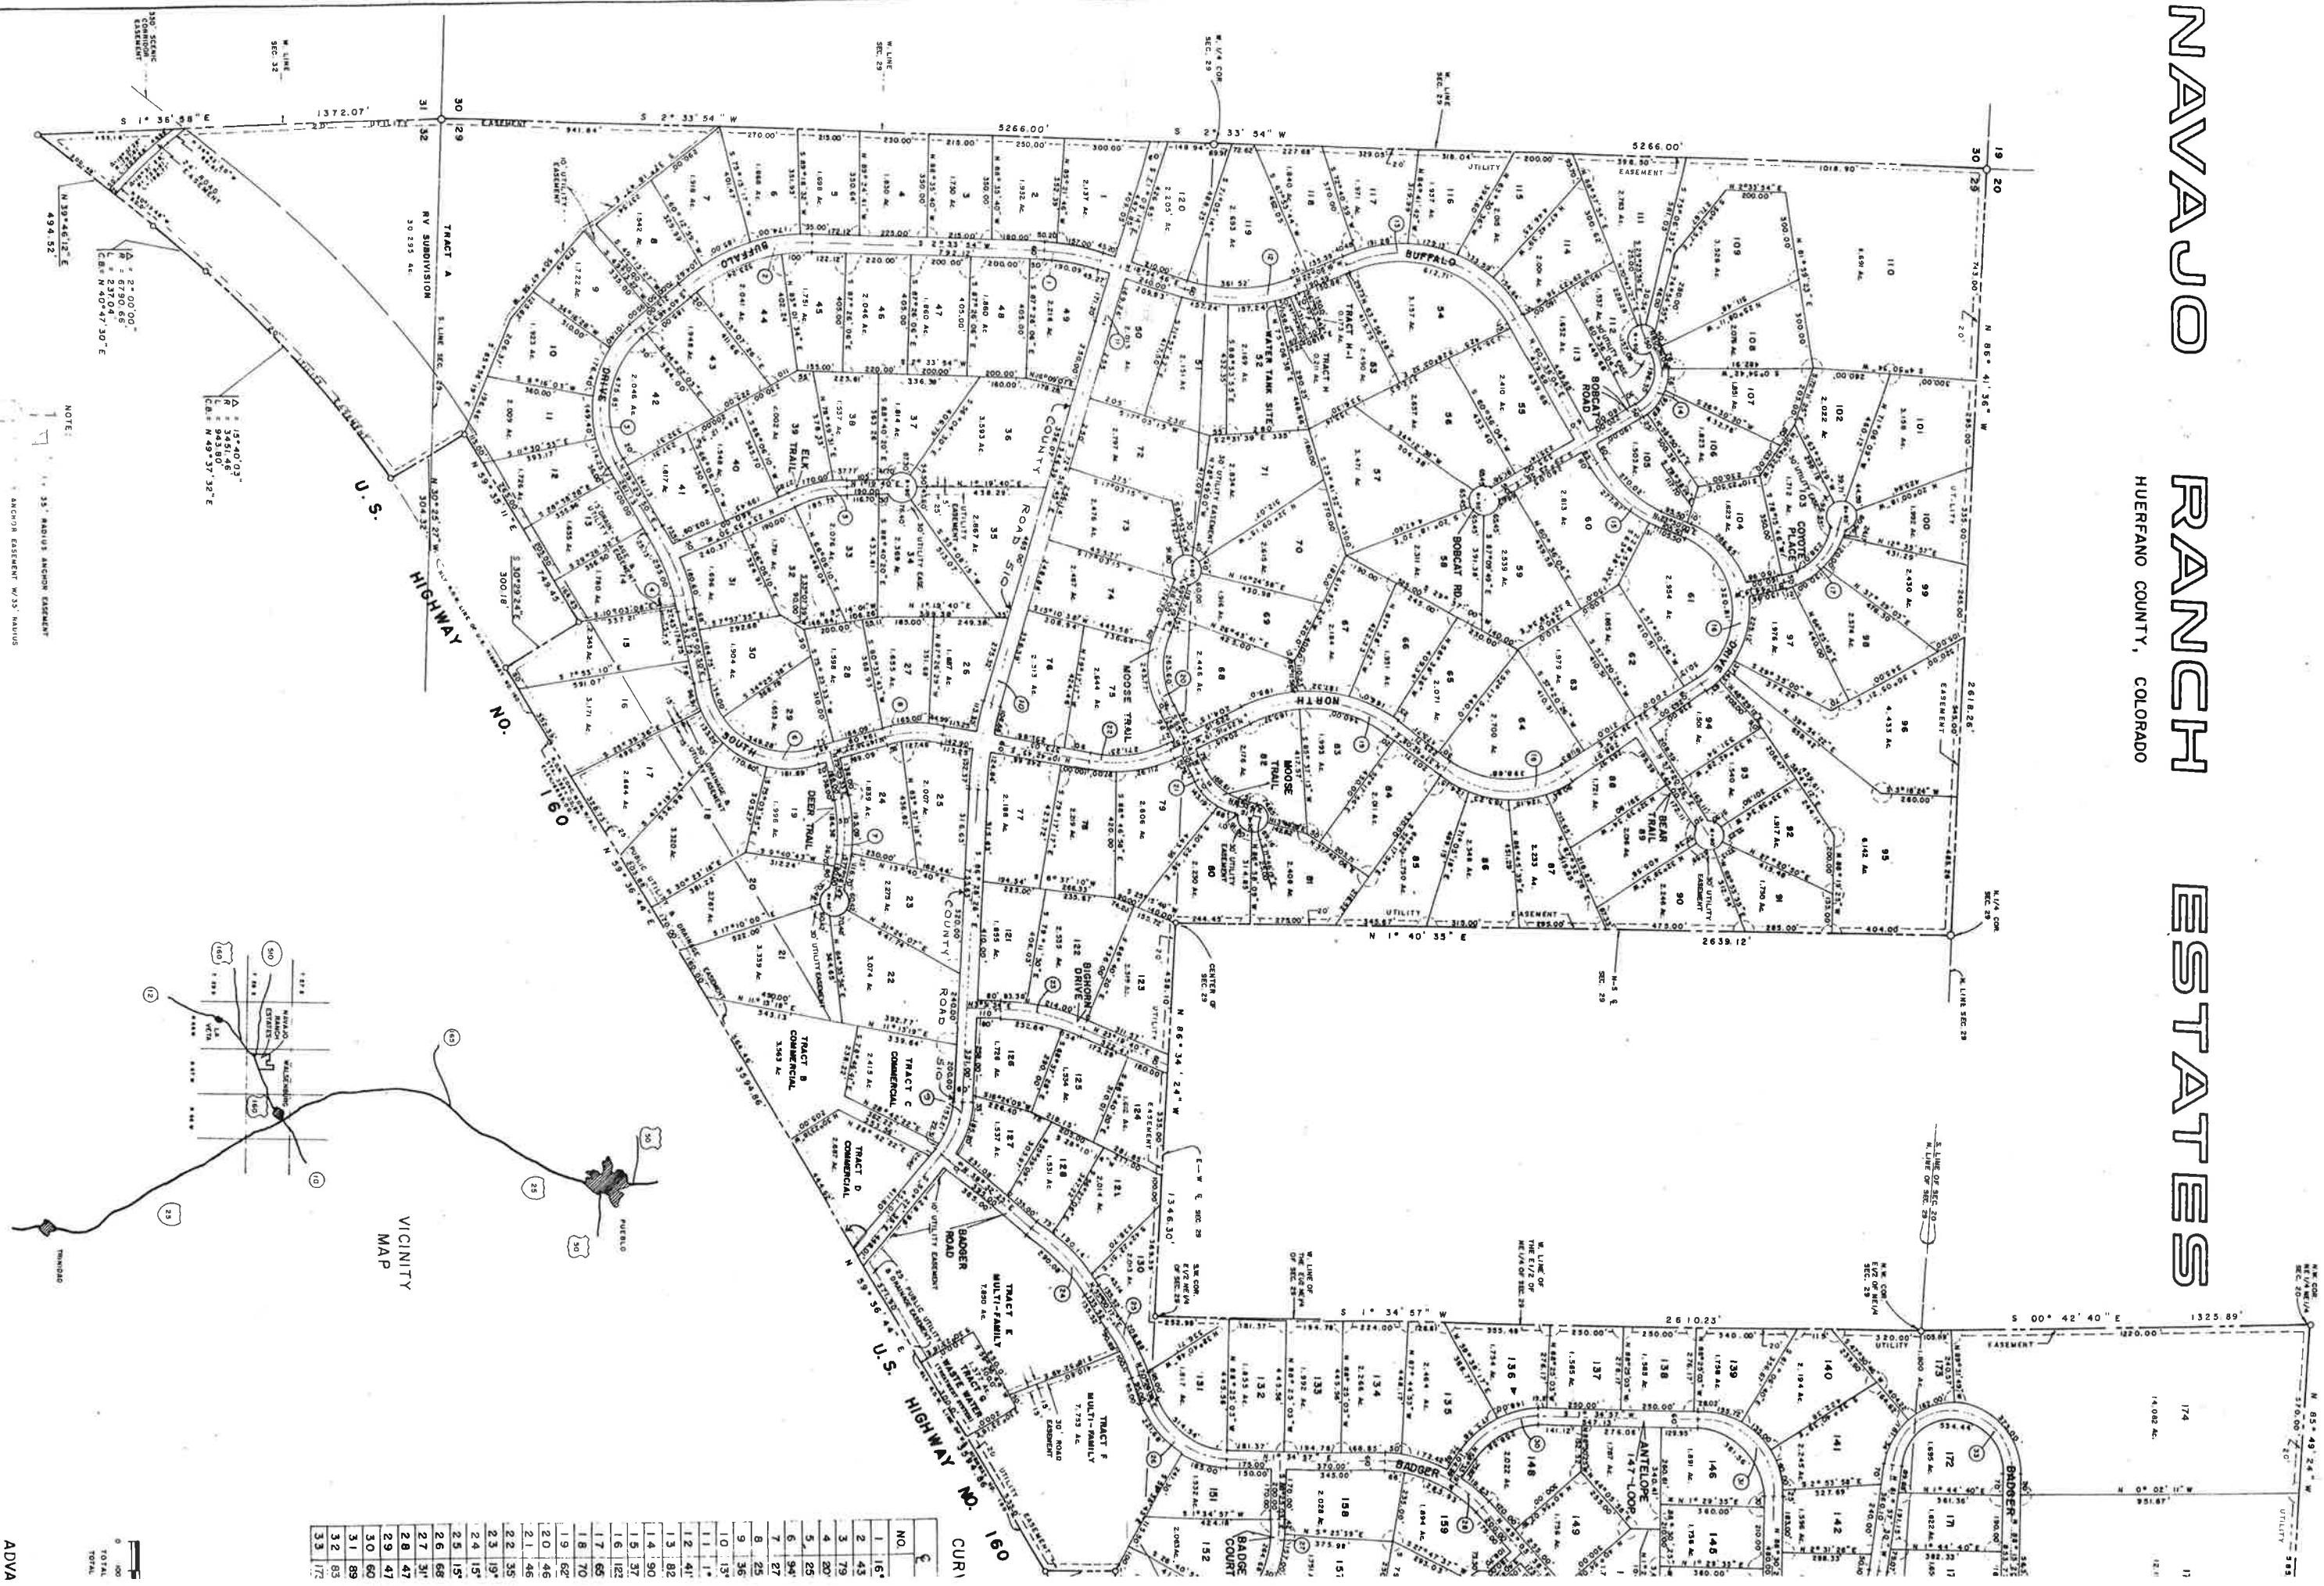

# NAVAJO RANCH ESTATES

HUERFANO COUNTY, COLORADO

NO.	CURV
1	16
2	43
3	79
4	20
5	25
6	94
7	27
8	25
9	36
10	13
11	1
12	41
13	82
14	90
15	37
16	122
17	65
18	70
19	52
20	46
21	46
22	35
23	19
24	15
25	15
26	66
27	31
28	47
29	47
30	60
31	89
32	83
33	172

NOTE:  
 1. 33' RADIUS ANCHOR ESTABLISHMENT  
 2. ANCHOR ESTABLISHMENT W/33' RADIUS

ADVA