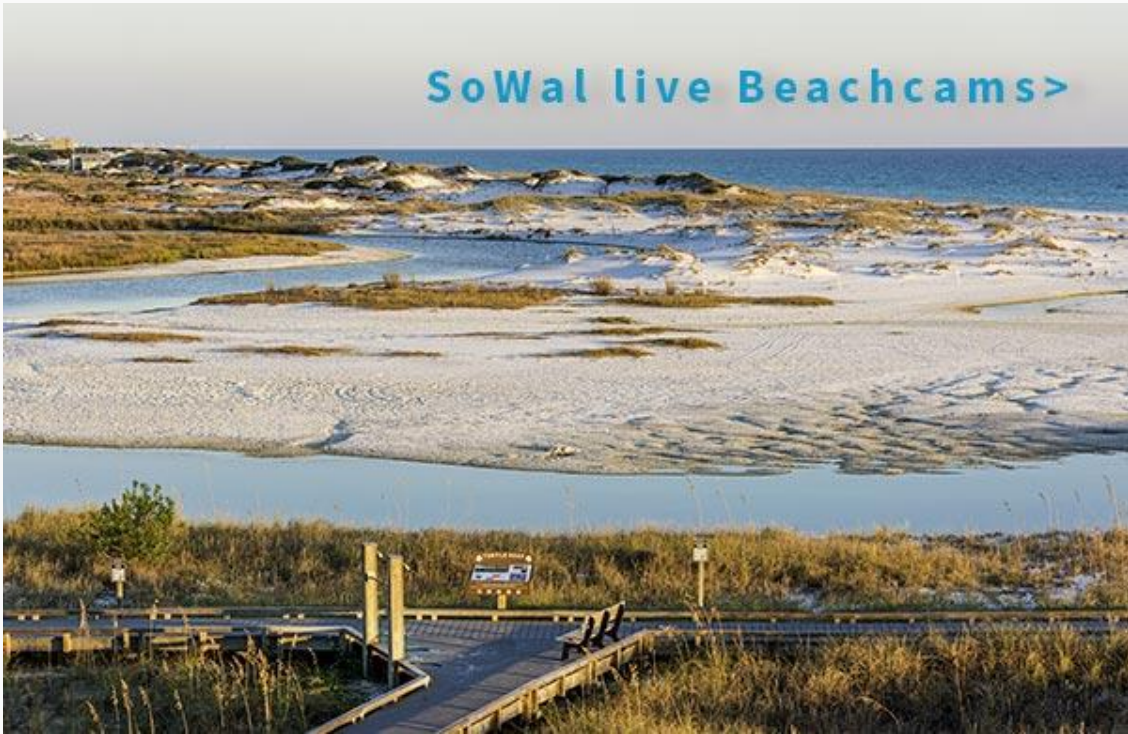

SoWal Beach Town Spots Where We Love to Rise & Shine

Visit Moon Creek Gallery in Grayton Beach for SoWal Beach

Photos, or Shop Online and have delivered >

Grayton Beach Plaza | 1414 Co Hwy 283 South
Fine Art Photography by Kurt Lischka since 1988