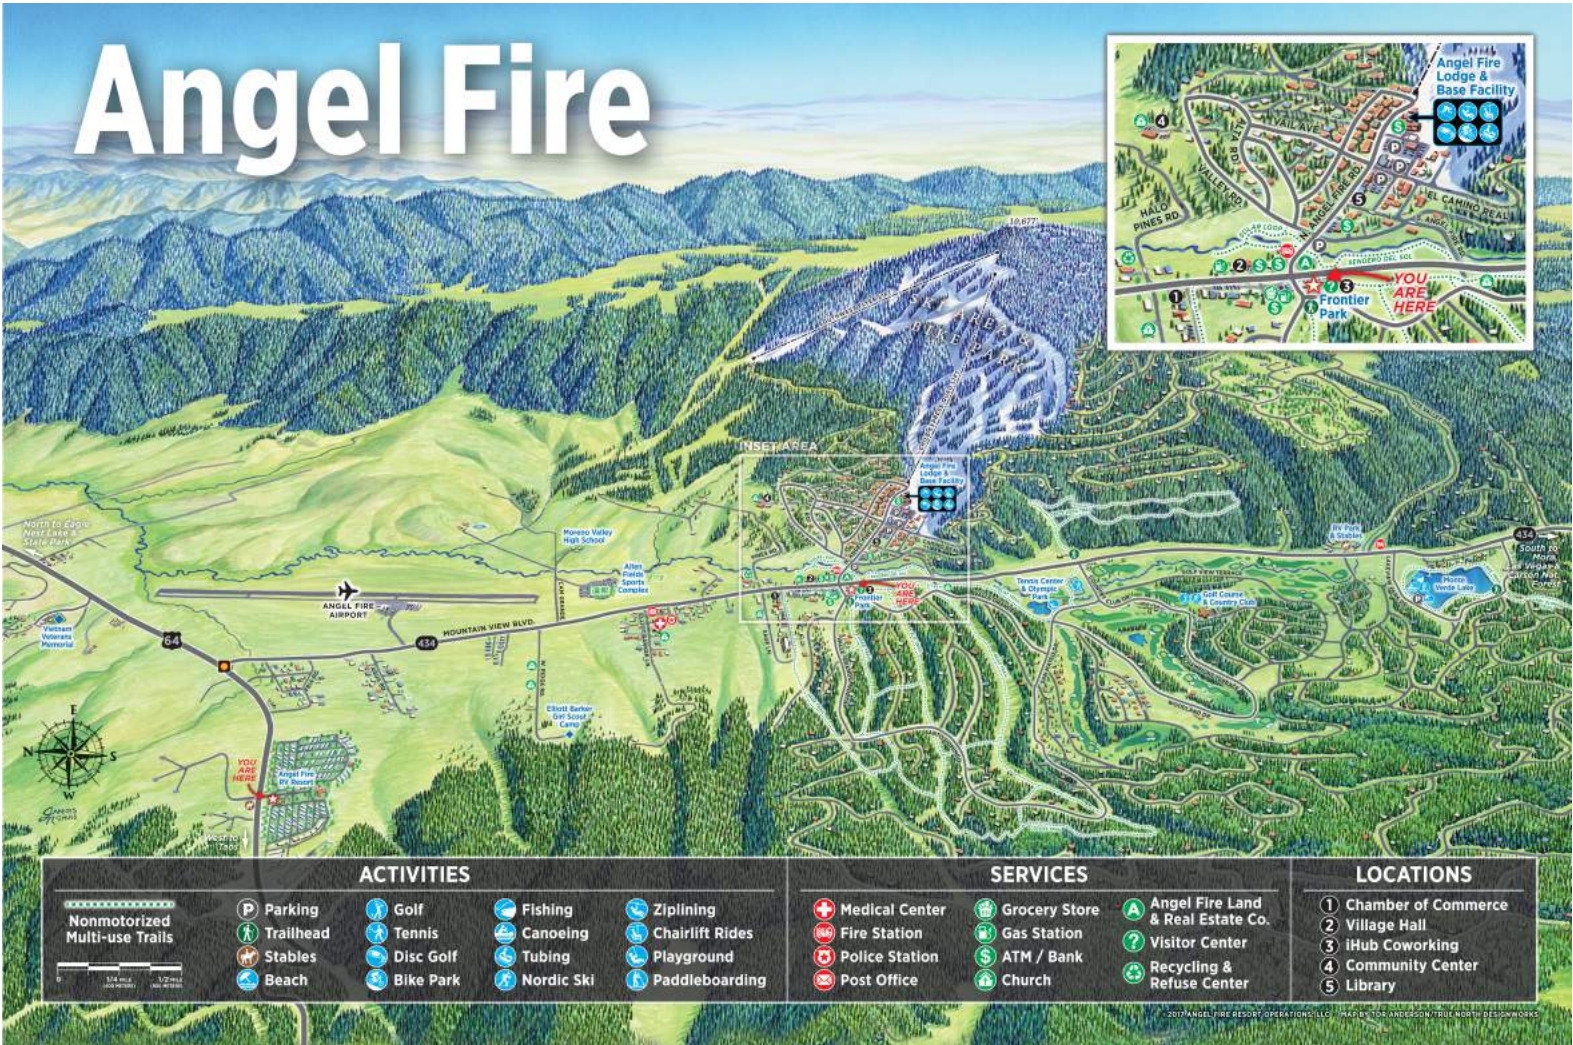

Angel Fire

ACTIVITIES		SERVICES			LOCATIONS
Nonmotorized Multi-use Trails	Parking	Golf	Fishing	Medical Center	1 Chamber of Commerce
Trailhead	Tennis	Canoeing	Ziplining	Fire Station	2 Village Hall
Stables	Disc Golf	Tubing	Chairlift Rides	Police Station	3 iHub Coworking
Beach	Bike Park	Nordic Ski	Playground	Post Office	4 Community Center
			Paddleboarding	Grocery Store	5 Library
				Gas Station	
				ATM / Bank	
				Church	
				Angel Fire Land & Real Estate Co.	
				Visitor Center	
				Recycling & Refuse Center	