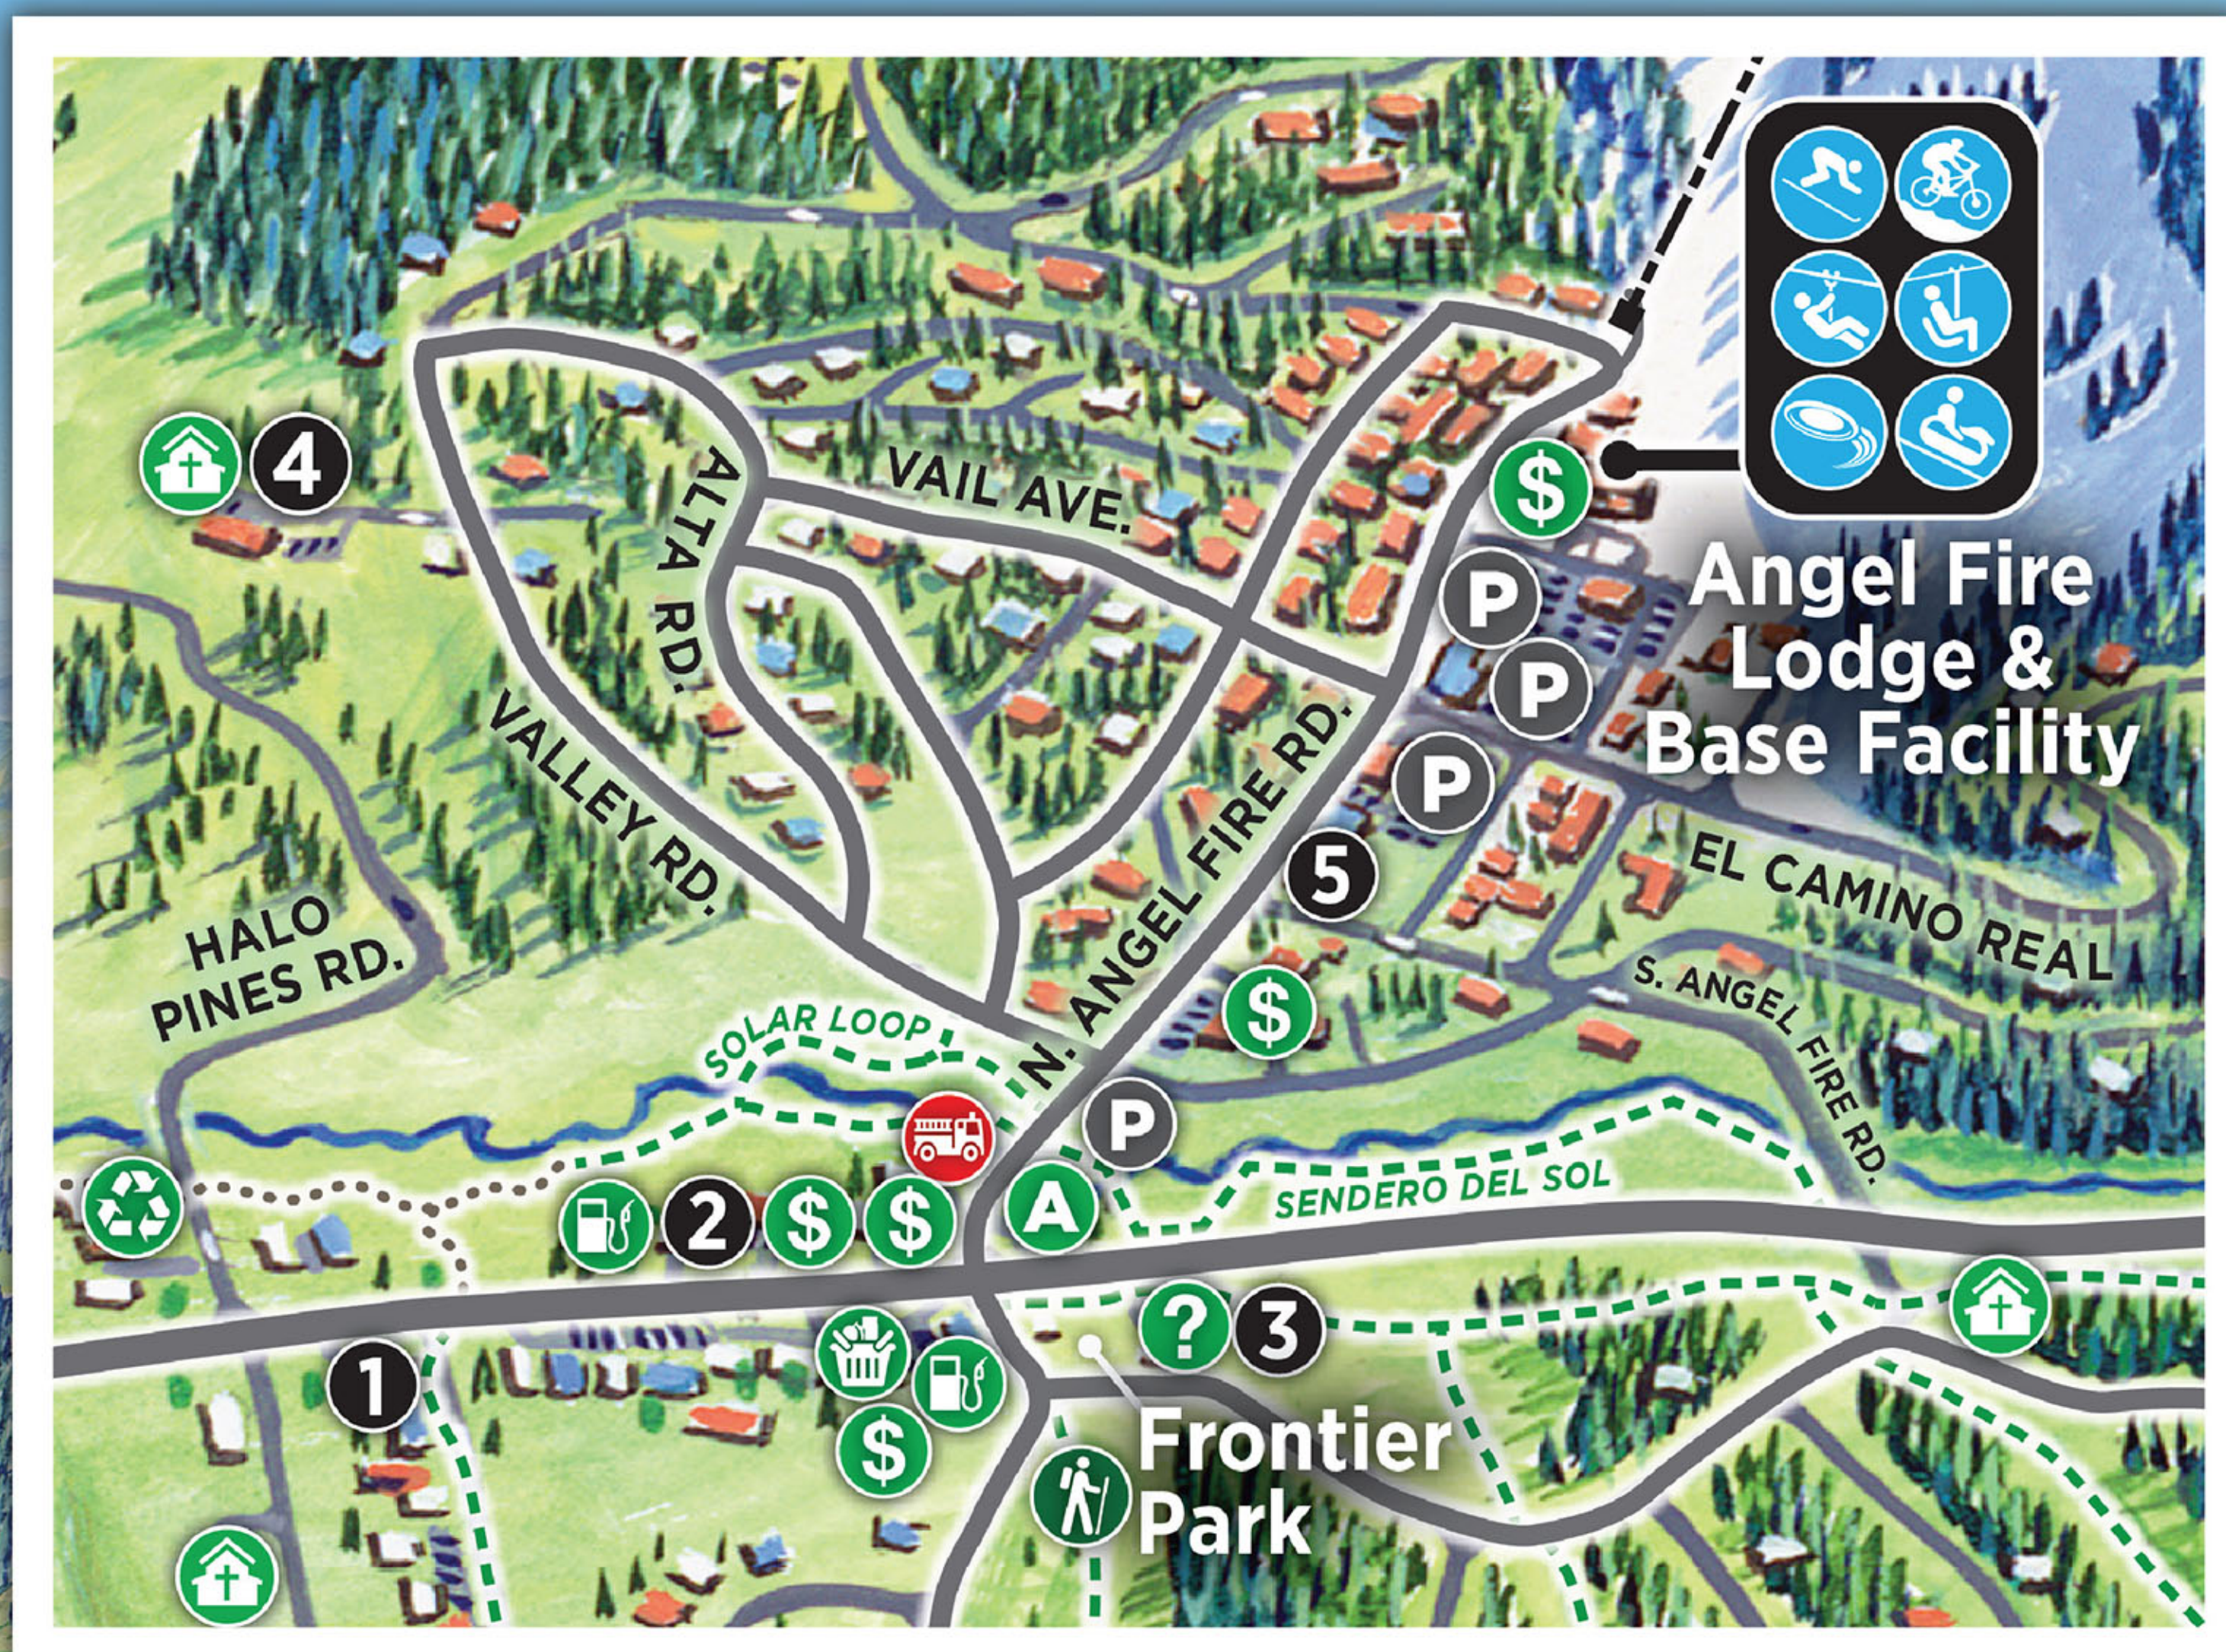

# Angel Fire

BEST VALUE, BEST AMENITIES AND  
BEST RESORT COMMUNITY IN THE SOUTHWEST

**Nonmotorized Multi-use Trails**  
 Nonmotorized Multi-use Trails  
**Future Trails**  
 Future Trails

0 1/4 MILE (400 METERS) 1/2 MILE (800 METERS)

**ACTIVITIES**

Parking	Golf	Fishing	Ziplining
Trailhead	Tennis	Canoeing	Chairlift Rides
Stables	Disc Golf	Tubing	Playground
Beach	Bike Park	Nordic Ski	Paddleboarding

**SERVICES**

Medical Center	Grocery Store
Fire Station	Gas Station
Police Station	ATM / Bank
Post Office	Church

**LOCATIONS**

Chamber of Commerce
Village Hall
iHub Coworking
Community Center
Library