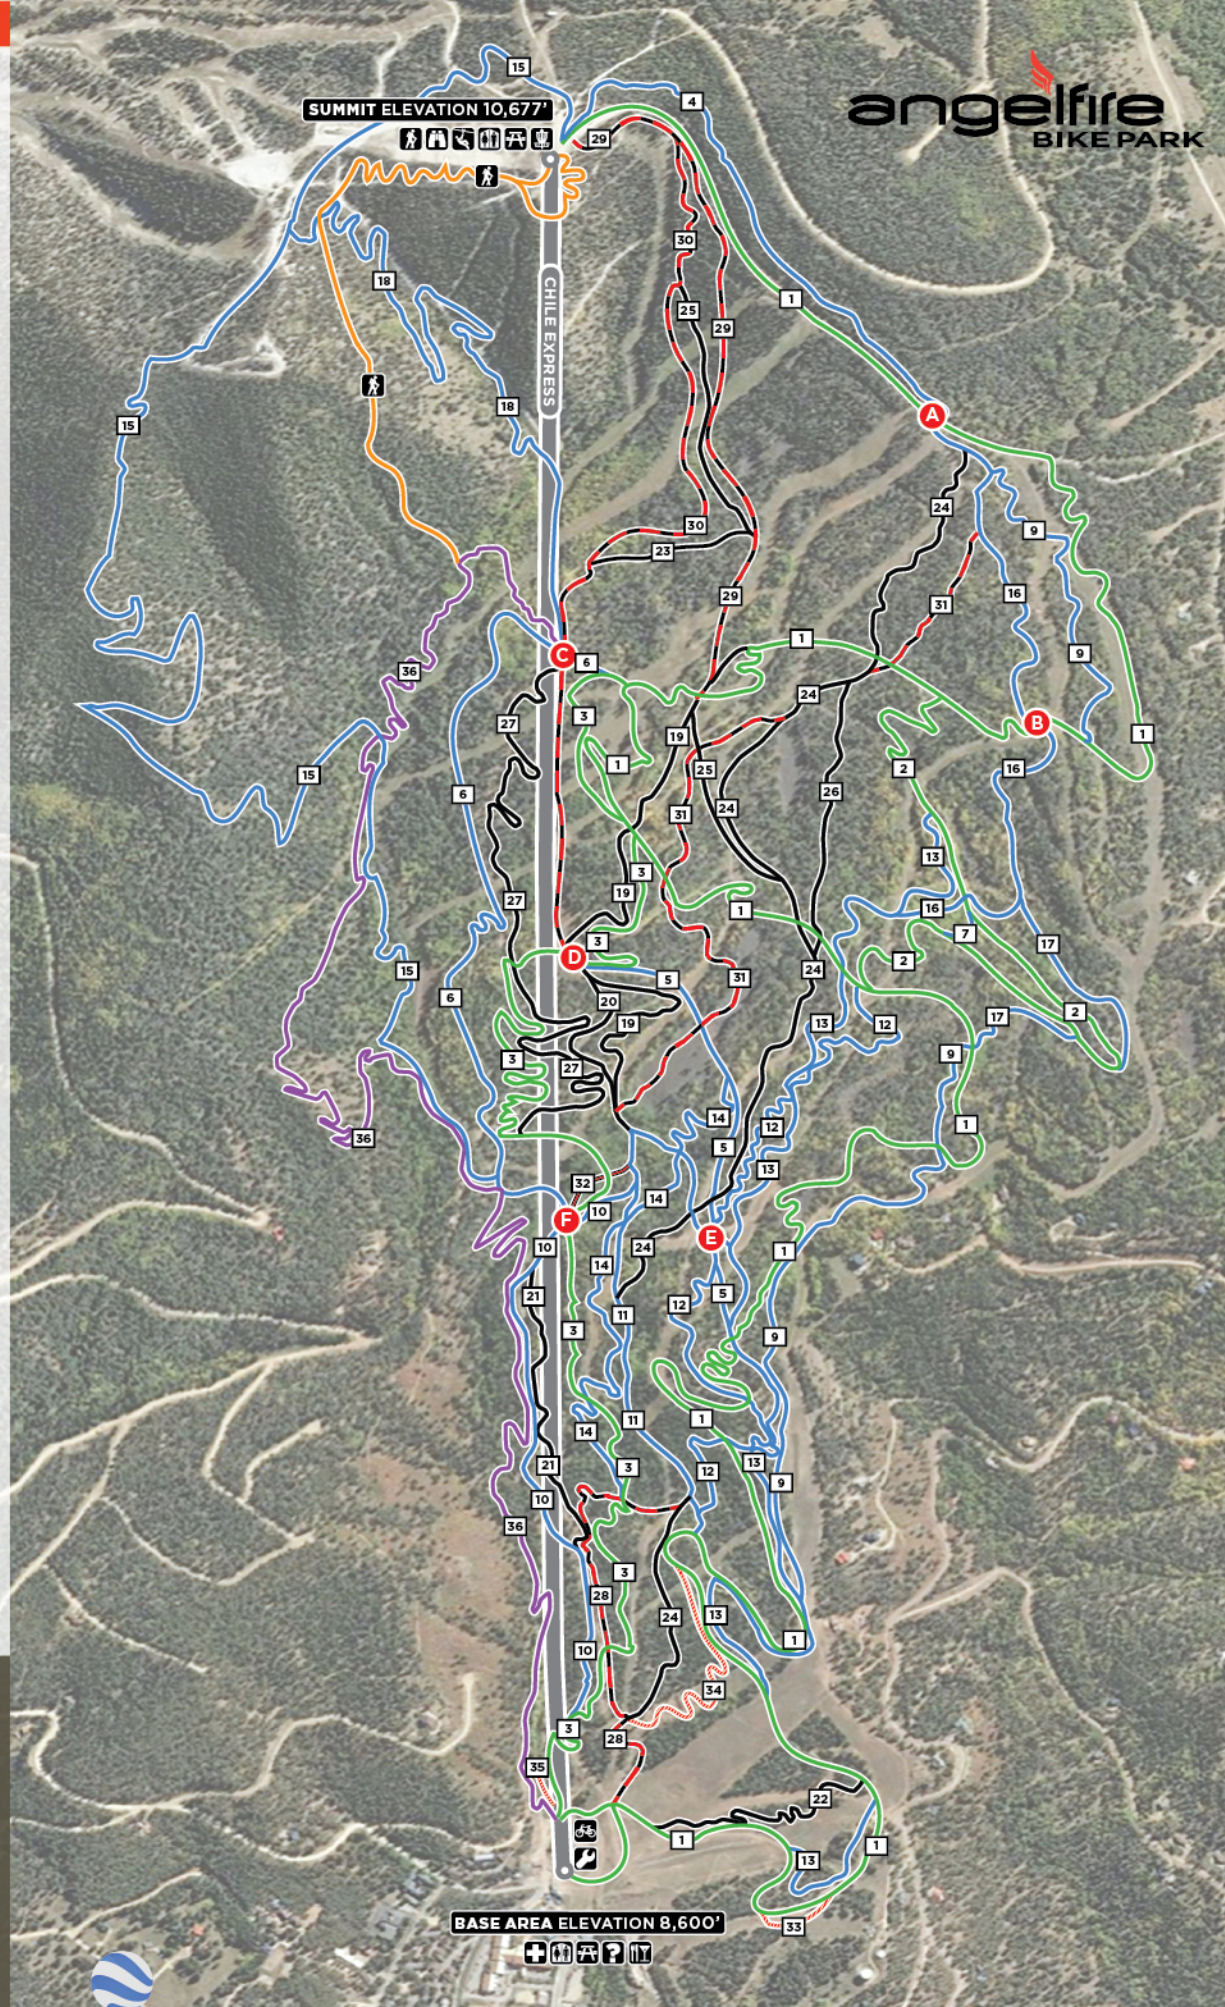

TRAILS

TRAILS ARE ORDERED BY DIFFICULTY

EASY

EASIEST

- 1 - Easy Street
- 2 - Combi
- 3 - Sierra

INTERMEDIATE

- 4 - Ziggy
- 5 - Transition
- 6 - Lemonade
- 7 - Lazy Susan
- 8 - Smoke Signals
- 9 - Diesel
- 10 - Lower Boogie
- 11 - Drops and Lollipops
- 12 - Duchess
- 13 - Boulder Dash
- 14 - Chutes & Ladders
- 15 - Angel's Plunge
- 16 - Duke
- 17 - Mini Boogie
- 18 - Devinci's Code

ADVANCED

- 19 - Lower Supreme DH
- 20 - Lower Chillin'
- 21 - Pinball
- 22 - Last Call
- 23 - Dirt Diggler
- 24 - World Cup
- 25 - Fo' Sho'
- 26 - Pepper Spray
- 27 - Hungry Hippo

HARD

EXPERT ONLY

- 28 - Candyland
- 29 - Upper Supreme DH
- 30 - Upper Chillin'
- 31 - Upper Boogie

PRO LINE

- 32 - Graveyard

SKILL ZONE

- 33 - Drop Zone
- 34 - Dual Slalom Course
- 35 - Base Skills Park

CROSS-COUNTRY

- 36 - Enlightenment
  Uphill only

A - F

HUBS: use these marked hubs for way finding on the mountain.

HIKING TRAIL

- Bike & Gear Rentals
- Bike Service
- Information
- Food & Drink
- First Aid
- Restrooms
- Picnic Area
- Disc Golf
- Scenic Viewpoint
- Zipline
- Hiking Trail - no bikes

angelfire
BIKE PARK

TRAILFORKS

NO HIKING ON DOWNHILL BIKE TRAILS
NO UPHILL BIKING ON DOWNHILL BIKE TRAILS