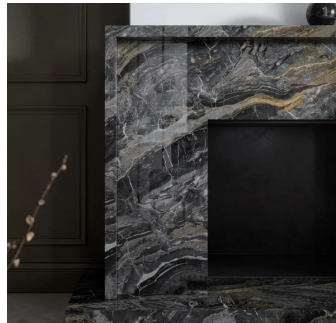

THE
Volen | *Luxury*
G R O U P KELLERWILLIAMS
INTERNATIONAL

1329

PONTE VEDRA
BOULEVARD

WHEN LUXURY AND STYLE ARE EVERYTHING

A brand new sleek Miami style oceanfront home in Ponte Vedra Beach. No expense was spared and quality underpins the entire project, from the structure to the finishing details. This ultra-luxury modern estate, designed to emphasize the ocean views from 150 feet of oceanfront footage along the Atlantic Ocean, is scheduled to be completed in early Summer 2023. Joan Roca, master pool designer for celebrities like Gisele Bundchen, sculpted the outdoor space with a 1000 square foot pool and spa. The cabana, adjacent to the pool, is a fabulous space to entertain. The interior finishes are curated and supplied by Spanish design and manufacturing firm Porcelanosa. The main kitchen and additional catering kitchen are outfitted with the appliances and features you'd expect. Two guest suites downstairs, with the owner's suite, two additional guest suites, media room, office and dedicated spa-like wellness room upstairs. Every vendor was explicitly selected for their quality products and craftsmanship.

LIVING ROOM

FLOOR

*Florim
Rêves Blue*

FIREPLACE WALL

*Porcelanosa
Orobico Dark Polished*

COUNTERTOP

*Porcelanosa
Liem Grey Polished*

FLOATING SHELVES