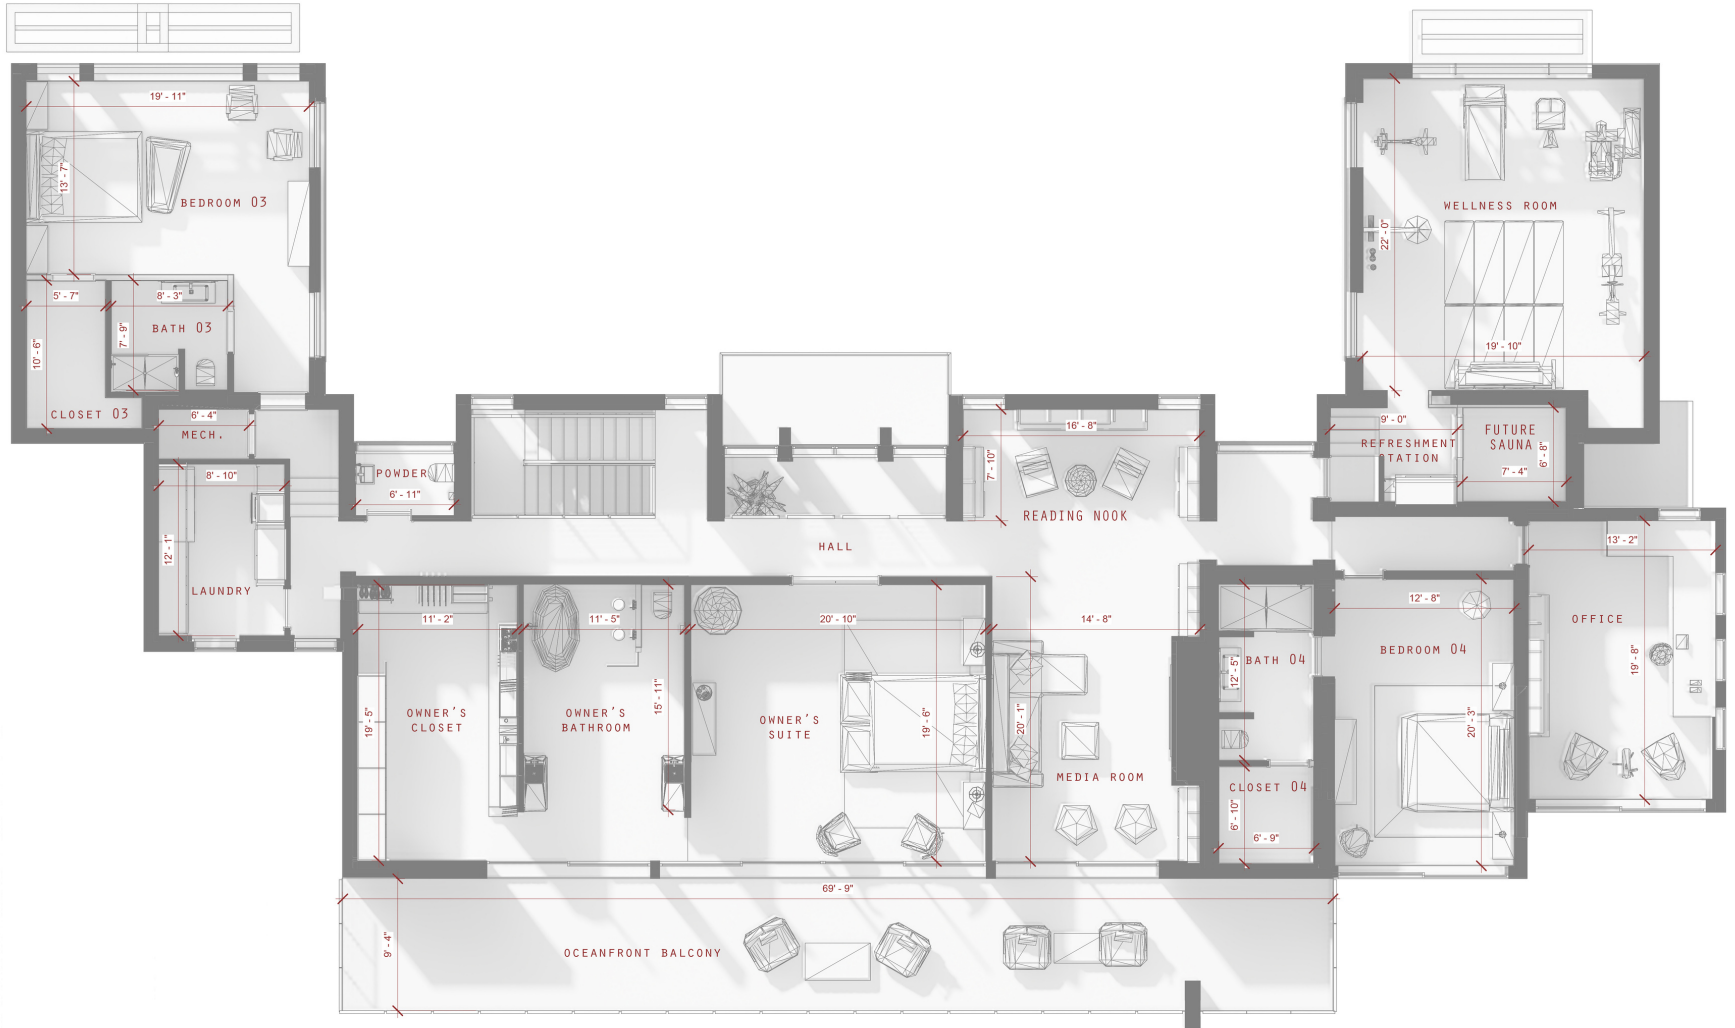

SECOND FLOOR