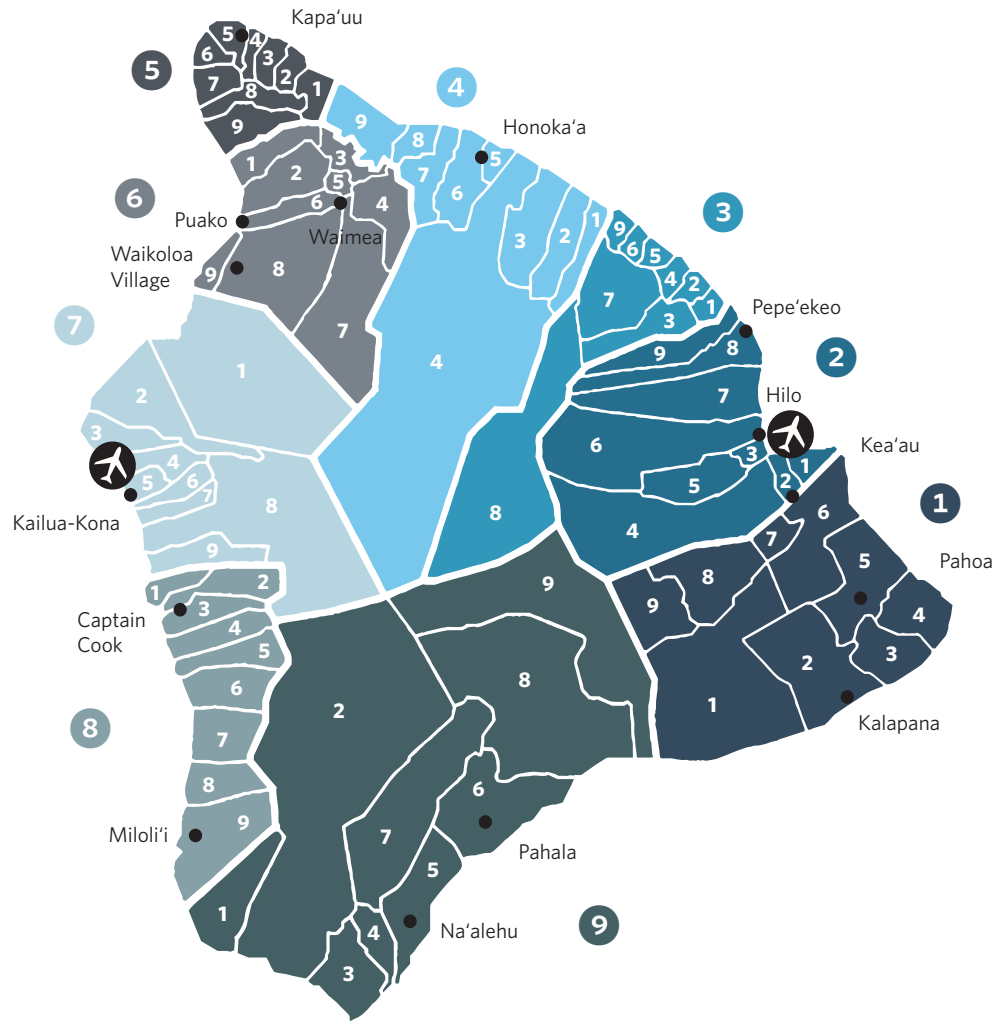

Hawai'i Life TMK Map Series

Big Island

A **TMK Map (Tax Map Key)** divides the state of Hawaii into sections that correspond with a 5 or 6 part number. The **1st** number (3) in the TMK for Hawaii designates the Big Island. The **2nd** number shows the Zone. The **3rd** number relates to a Section in the Zone. The **4th** and **5th** numbers refer to the Plat and Parcel.

Zone 1 - Puna	
1	
2	Kehena, Kaimu
3	Leilani Estates, Opihikao
4	Kapoho
5	Hawaiian Beaches
6	Keaau
7	Kurtistown
8	Glenwood
9	Volcano

Zone 2 - South Hilo	
1	Keaukaha
2	Panaewa
3	Hilo Town
4	Sunrise Ridge
5	Kaumana
6	Kaiwika, Piihonua
7	Puueo, Paukaa
8	Pepeekeo, Honomu
9	Hakalau

Zone 6 - South Kohala	
1	Kawaihae
2	
3	
4	Puukapu
5	Waimea
6	Puako
7	Waikii
8	Waikoloa
9	

Zone 3 - North Hilo	
1	Umauma
2	Kamaee-Waikaumalo
3	
4	Kapehu, Papaaloa
5	Laupahoehoe
6	Waipunalei
7	
8	
9	Ookala

Zone 7 - North Kona	
1	Puu Lani Ranch
2	Kukio, Hualalai
3	Kaloko, Kohanaiki
4	Kealakehe
5	Kailua-Kona
6	Holualoa
7	Kahaluu
8	Keauhou
9	Honalo

Zone 4 - Hamakua	
1	Niupea
2	Kukaiau
3	Paauiilo
4	Kalopa, Paauhau
5	Honokaa
6	Ahualoa
7	Kapulena
8	Kukuihaele
9	Waipio Valley

Zone 8 - South Kona	
1	Kealakekua, Captain Cook
2	Napoopoo
3	Keeki
4	Honaunau
5	Kealia
6	Hookena
7	Kona Paradise
8	Papa Bay
9	Milolii, Honomalino

Zone 5 - North Kohala	
1	Pololu Valley
2	Niulii, Makapala
3	Halawa
4	Kapaau (Kohala)
5	Hawi
6	Puakea Ranch
7	Mahukona
8	Kaiholena
9	Kohala Ranch

Zone 9 - Kau	
1	Manuka
2	Ocean View
3	South Point, Ka Lae
4	Discovery Harbour
5	Naalehu
6	Pahala
7	
8	
9	Hawaii Volcanoes