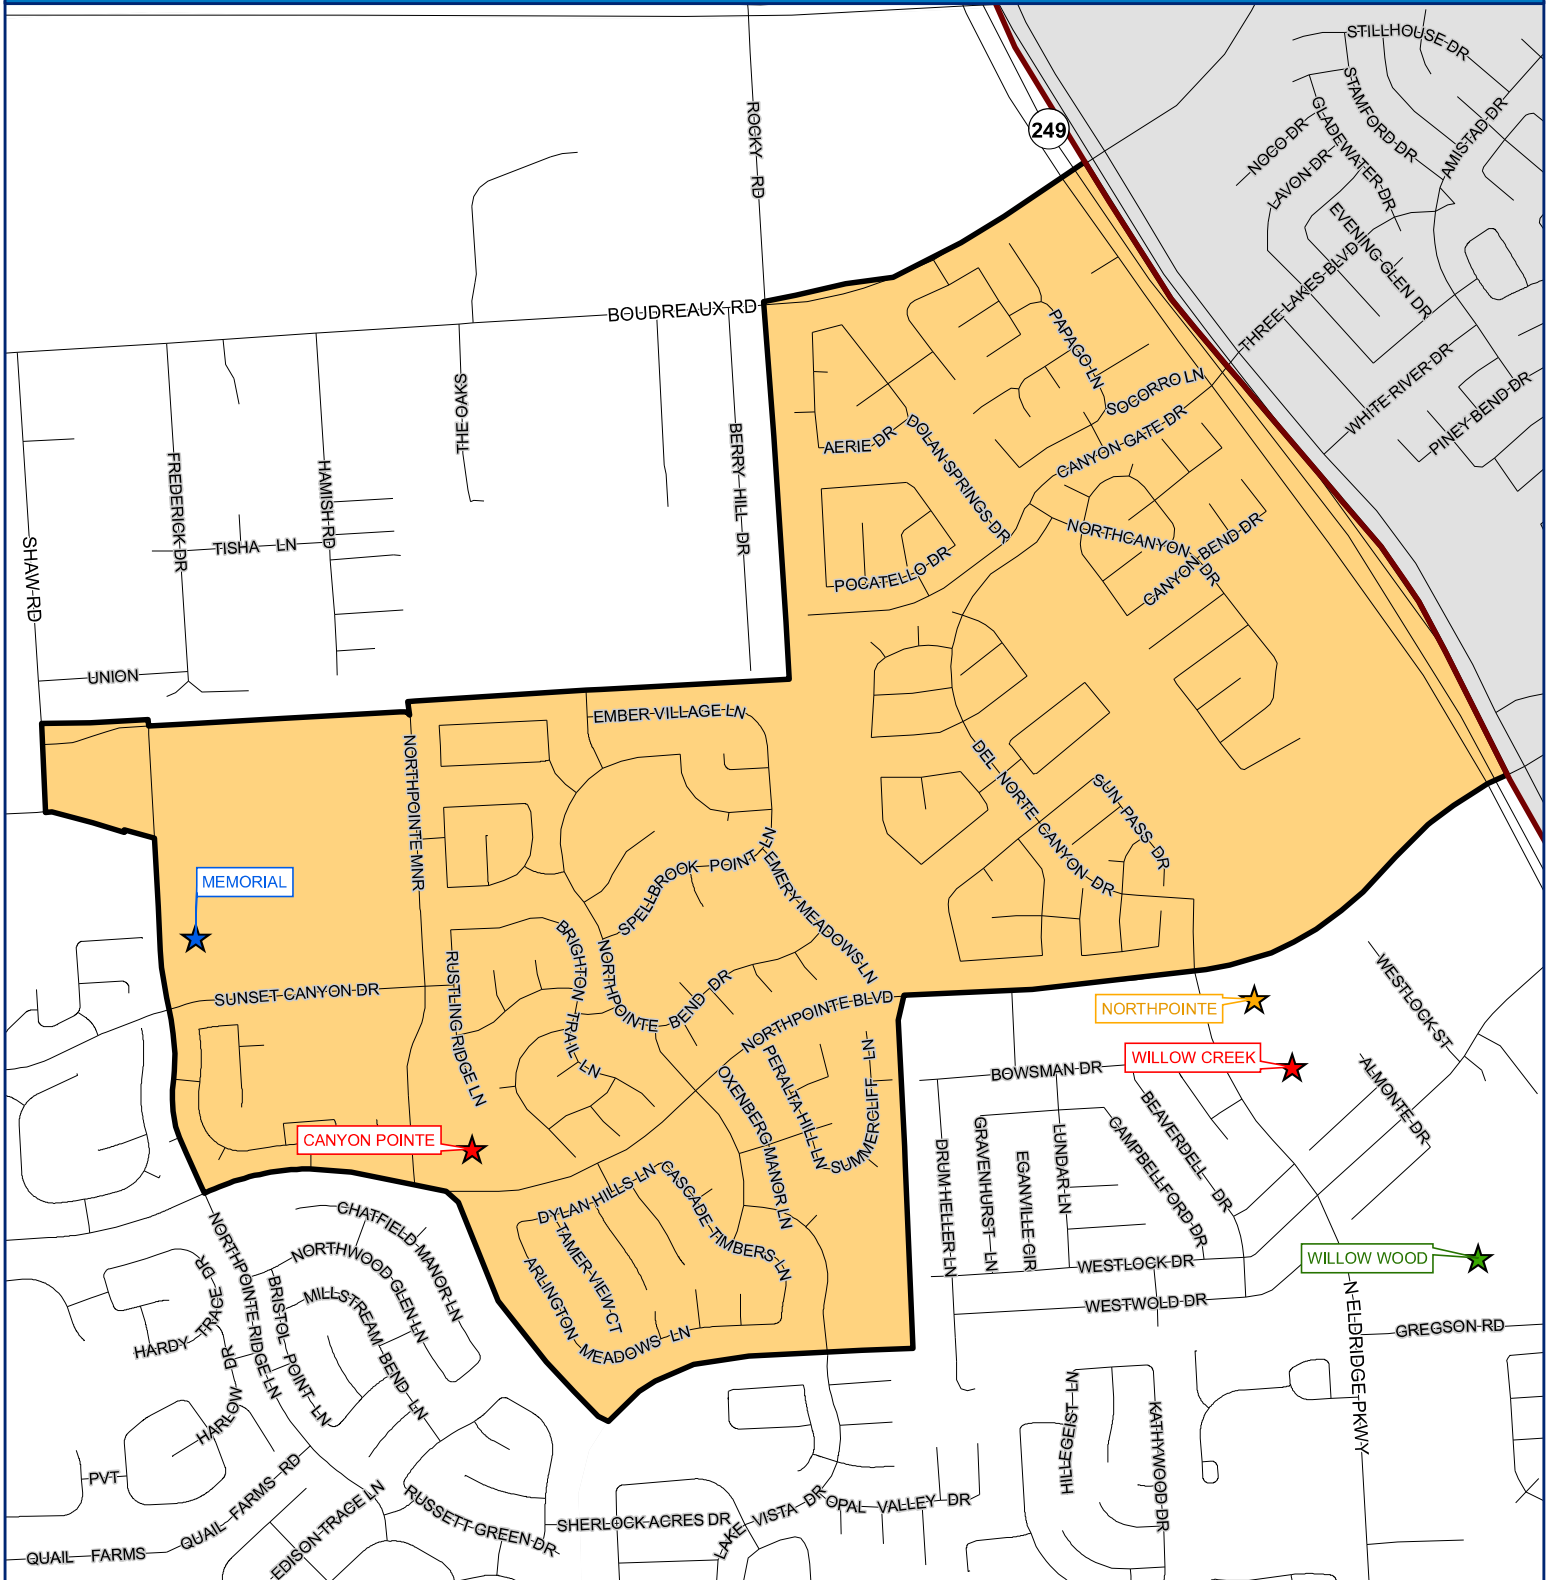

CANYON POINTE ELEMENTARY

LEGEND

- Elementary Boundary
- ISD Boundary
- ★ Elementary
- ★ INT
- ★ Middle School
- ★ High School