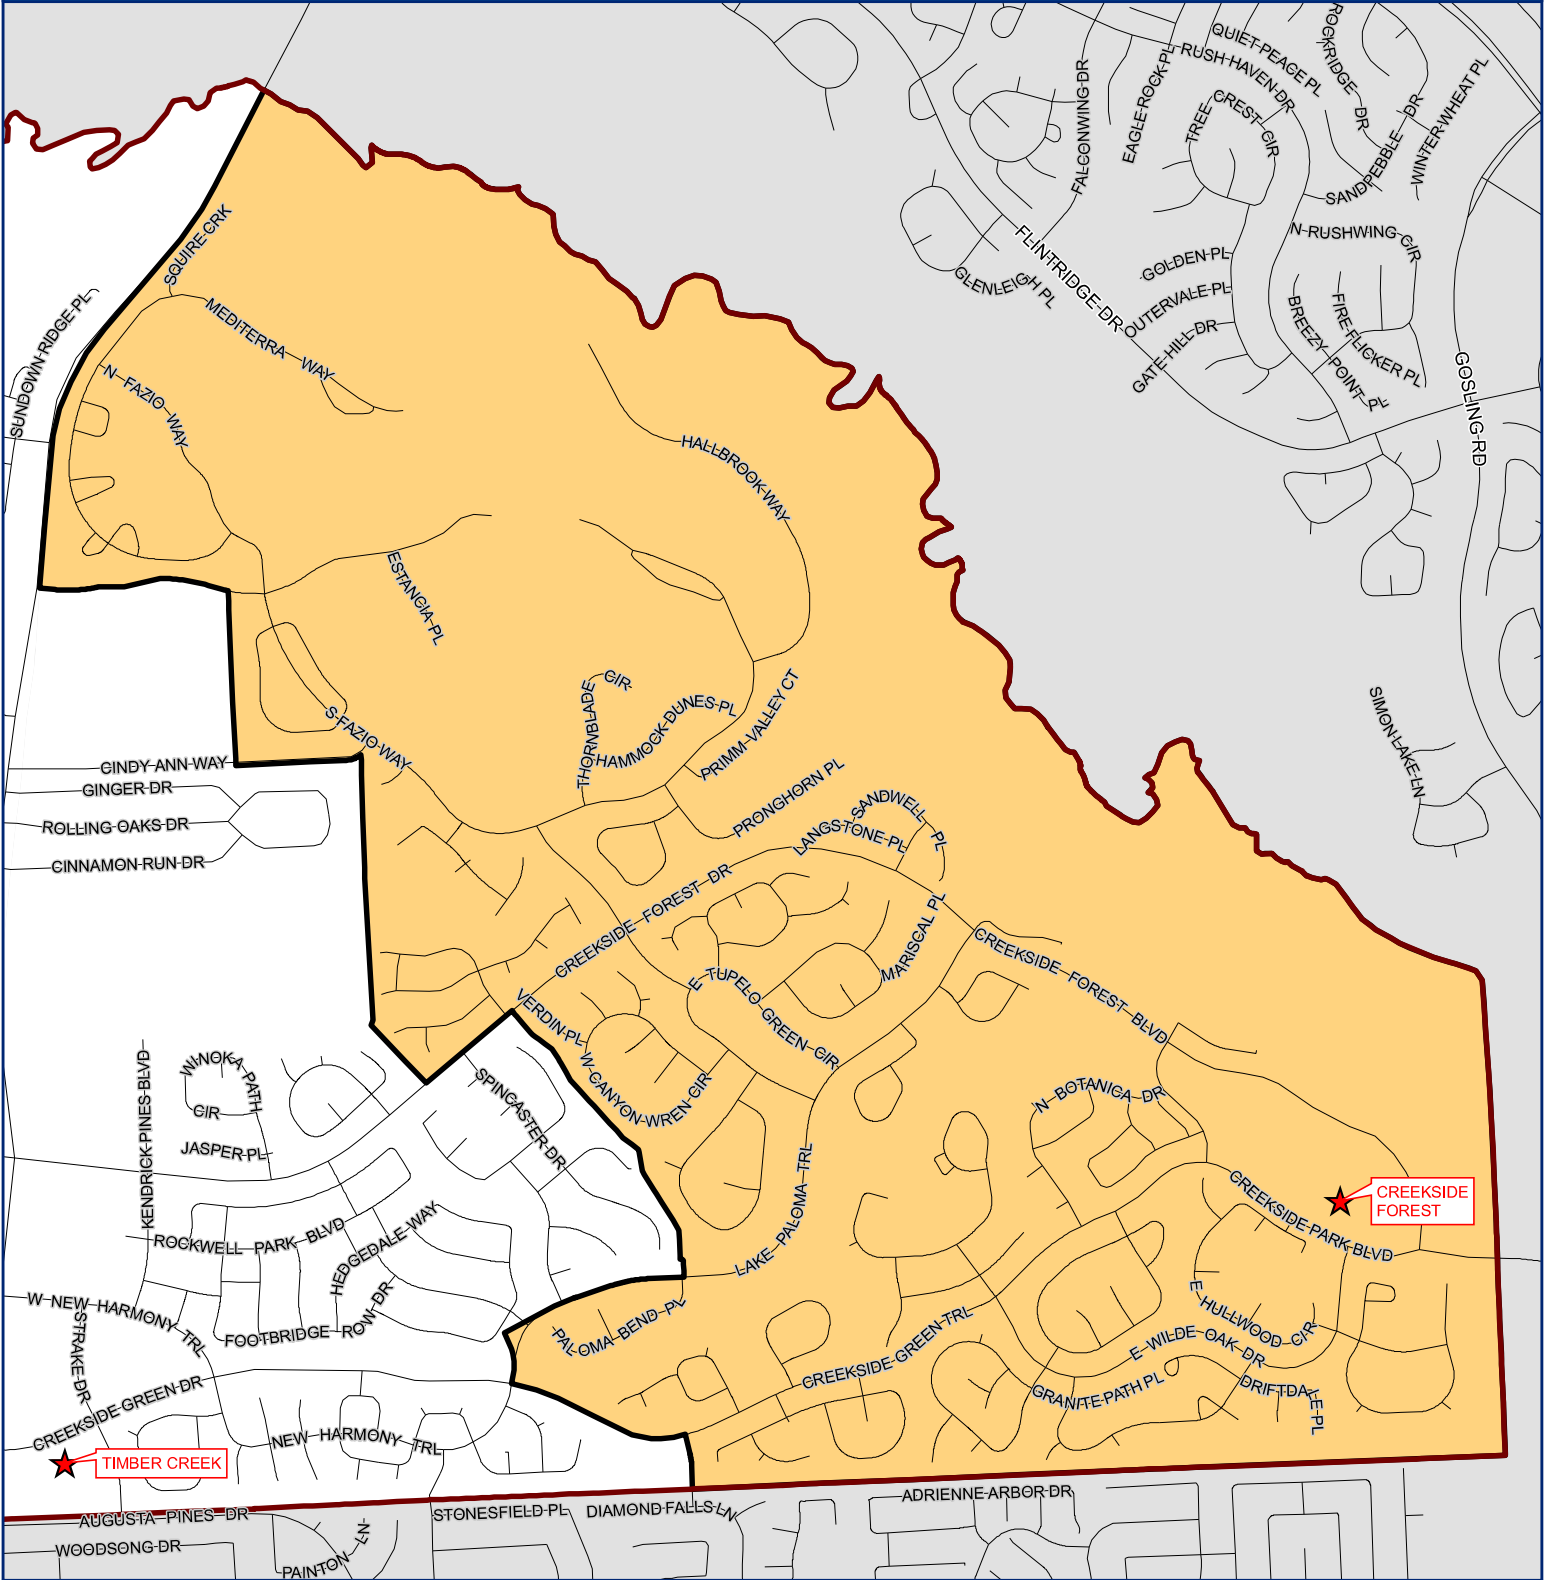

CREEKSIDE FOREST ELEMENTARY

LEGEND

- Elementary Boundary
- ISD Boundary
- Elementary
- INT
- Middle School
- High School