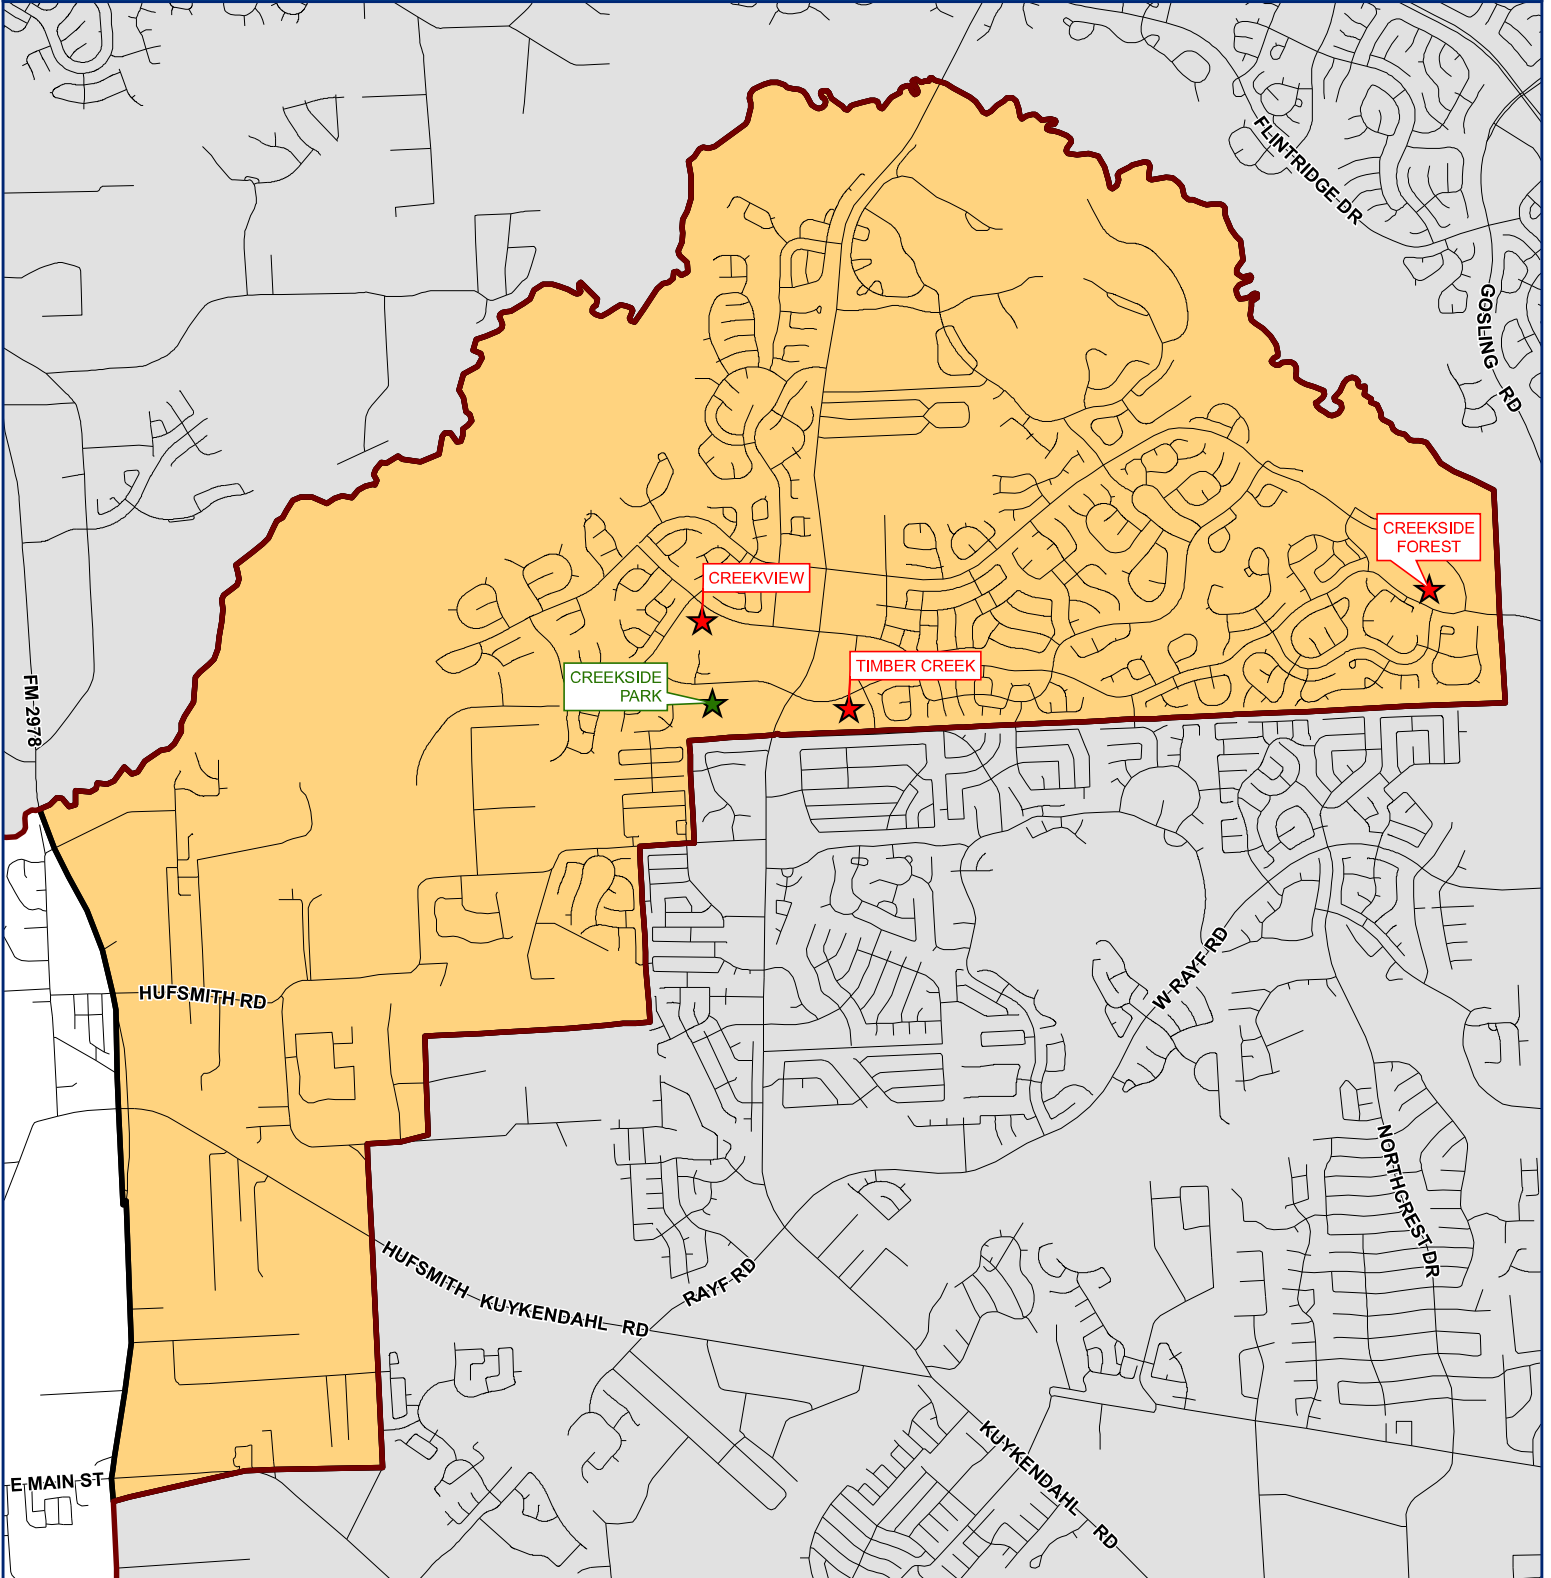

CREEKSIDE PARK JUNIOR HIGH

LEGEND

- ★ Elementary
- ★ Intermediate
- ★ Junior High
- ★ High School
- ★ Alternative
- Junior High Boundary
- ISD Boundary

0 0.2 0.4 0.8
Miles