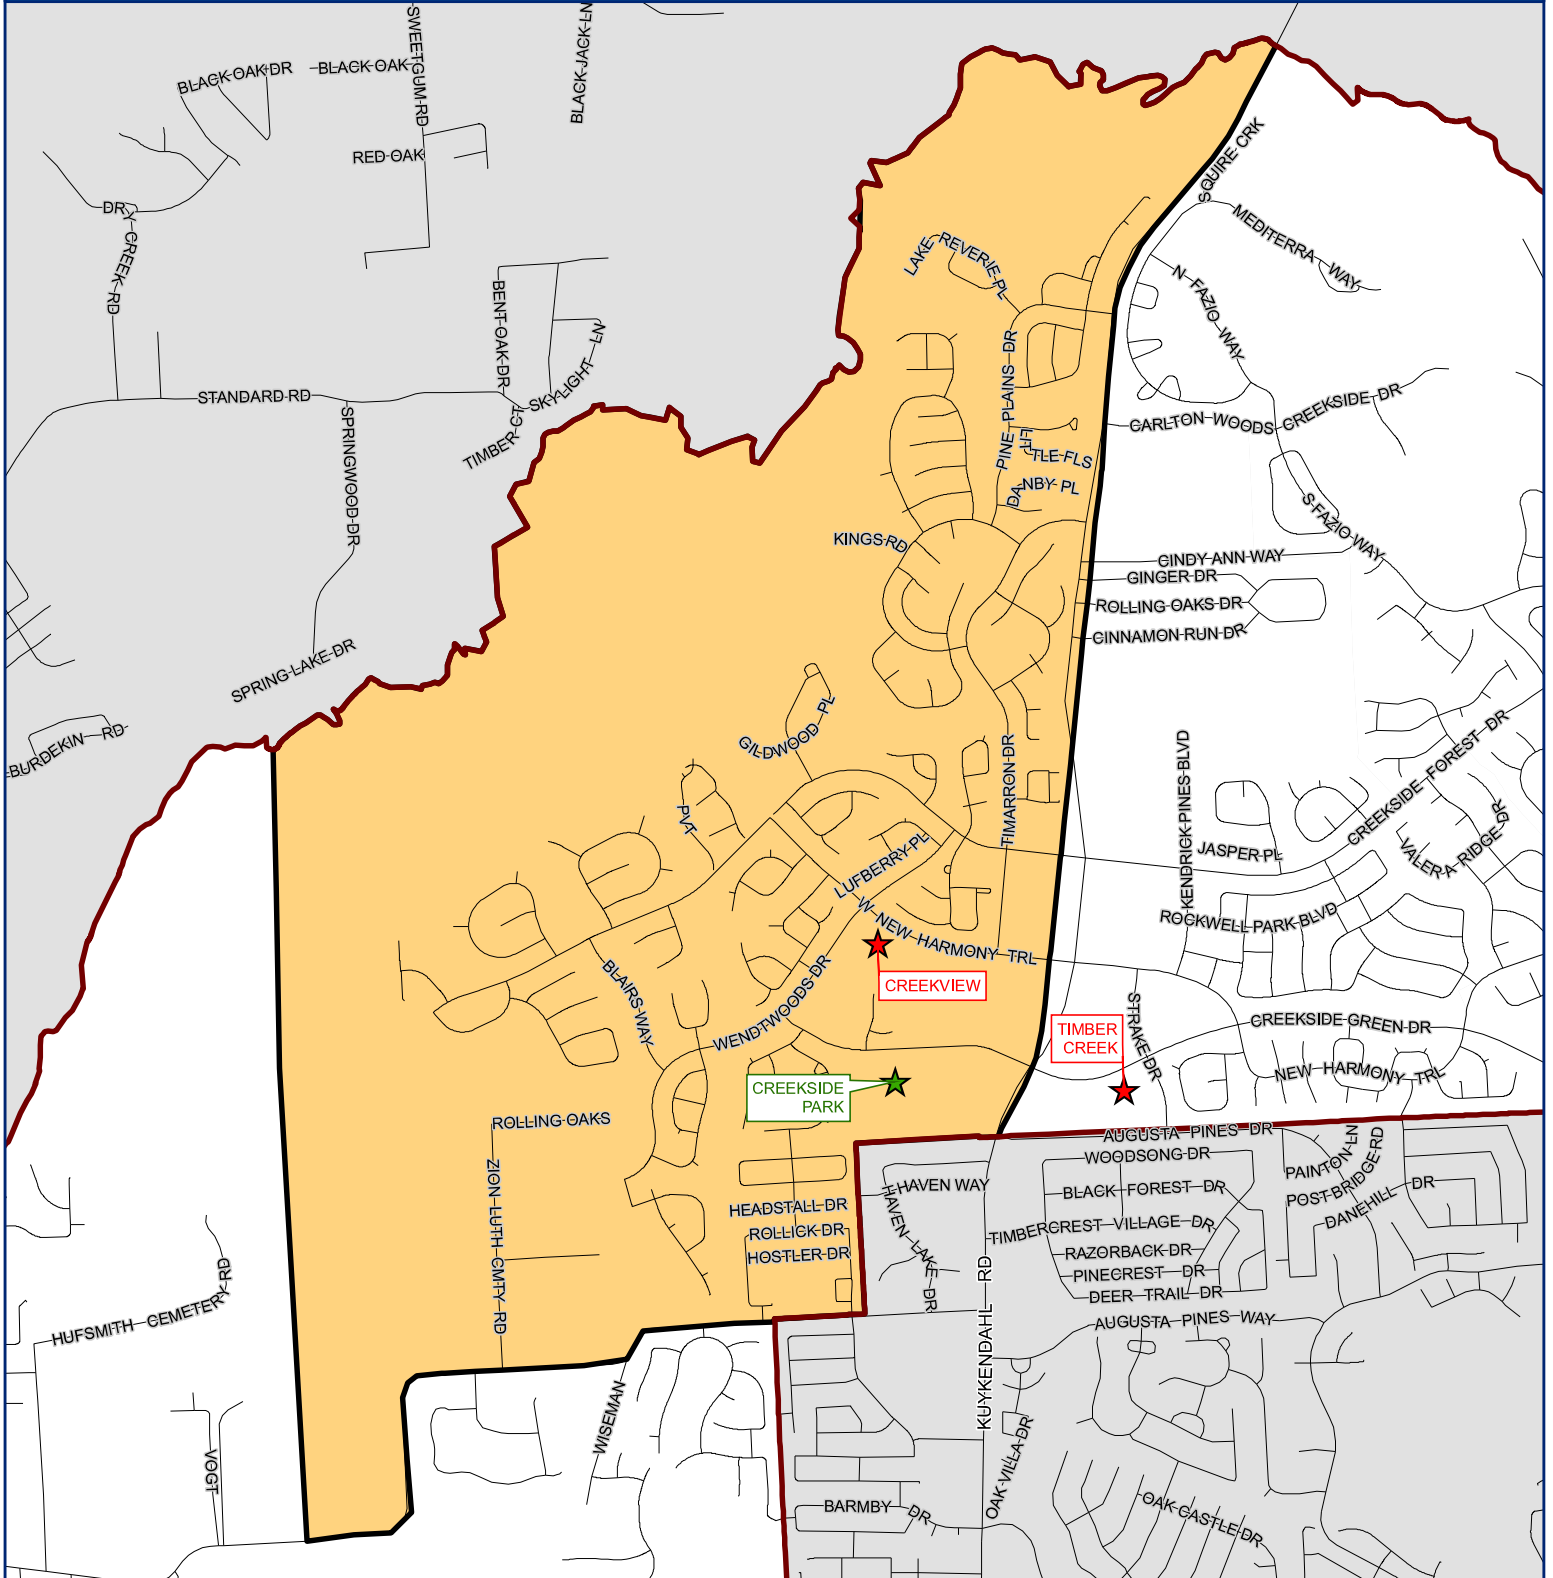

CREEKVIEW ELEMENTARY

LEGEND

- Elementary Boundary
- ISD Boundary
- ★ Elementary
- ★ INT
- ★ Middle School
- ★ High School