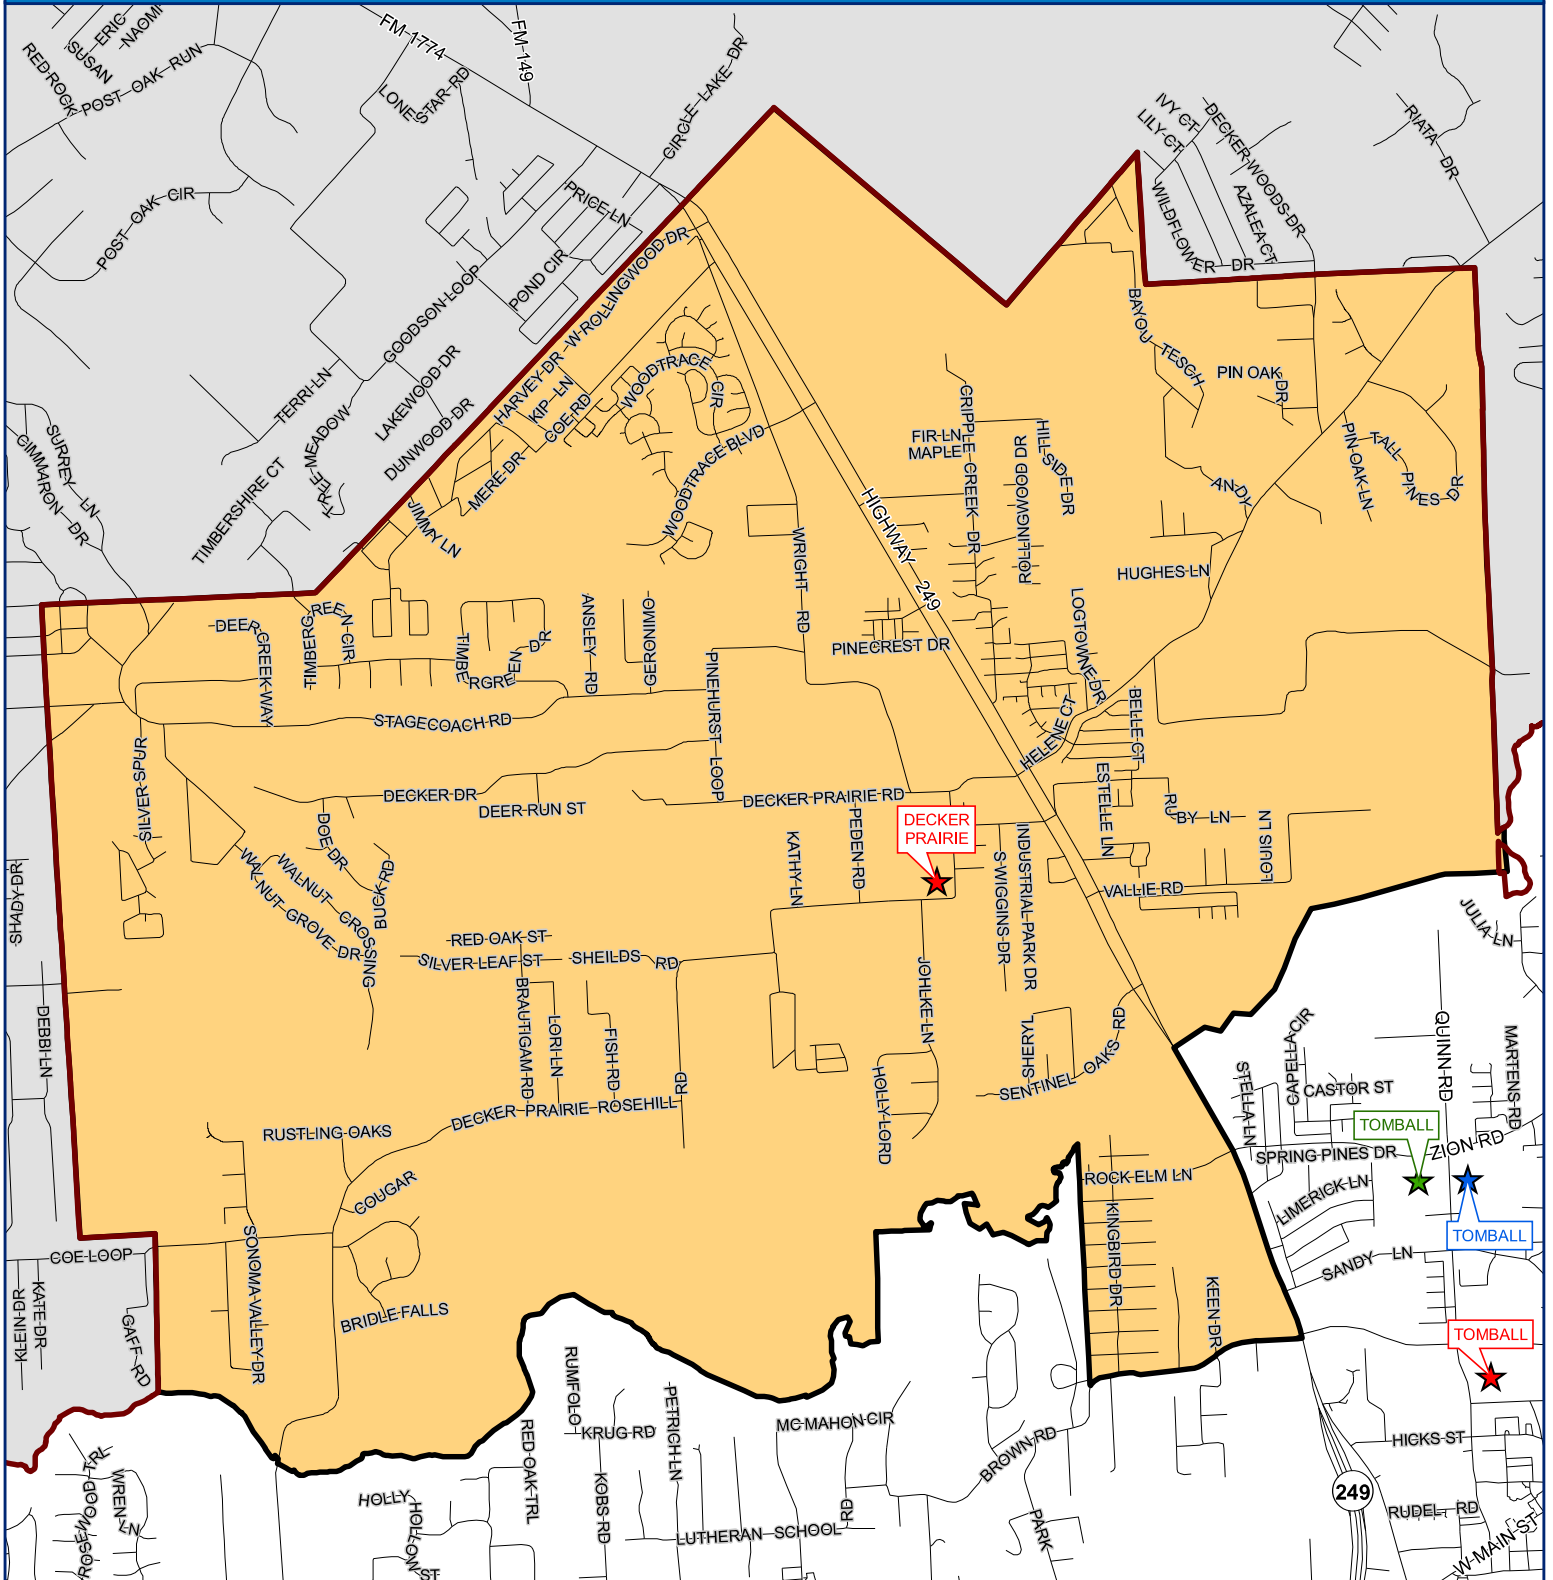

DECKER PRAIRIE ELEMENTARY

LEGEND

- Elementary Boundary
- ISD Boundary
- Elementary
- INT
- Middle School
- High School