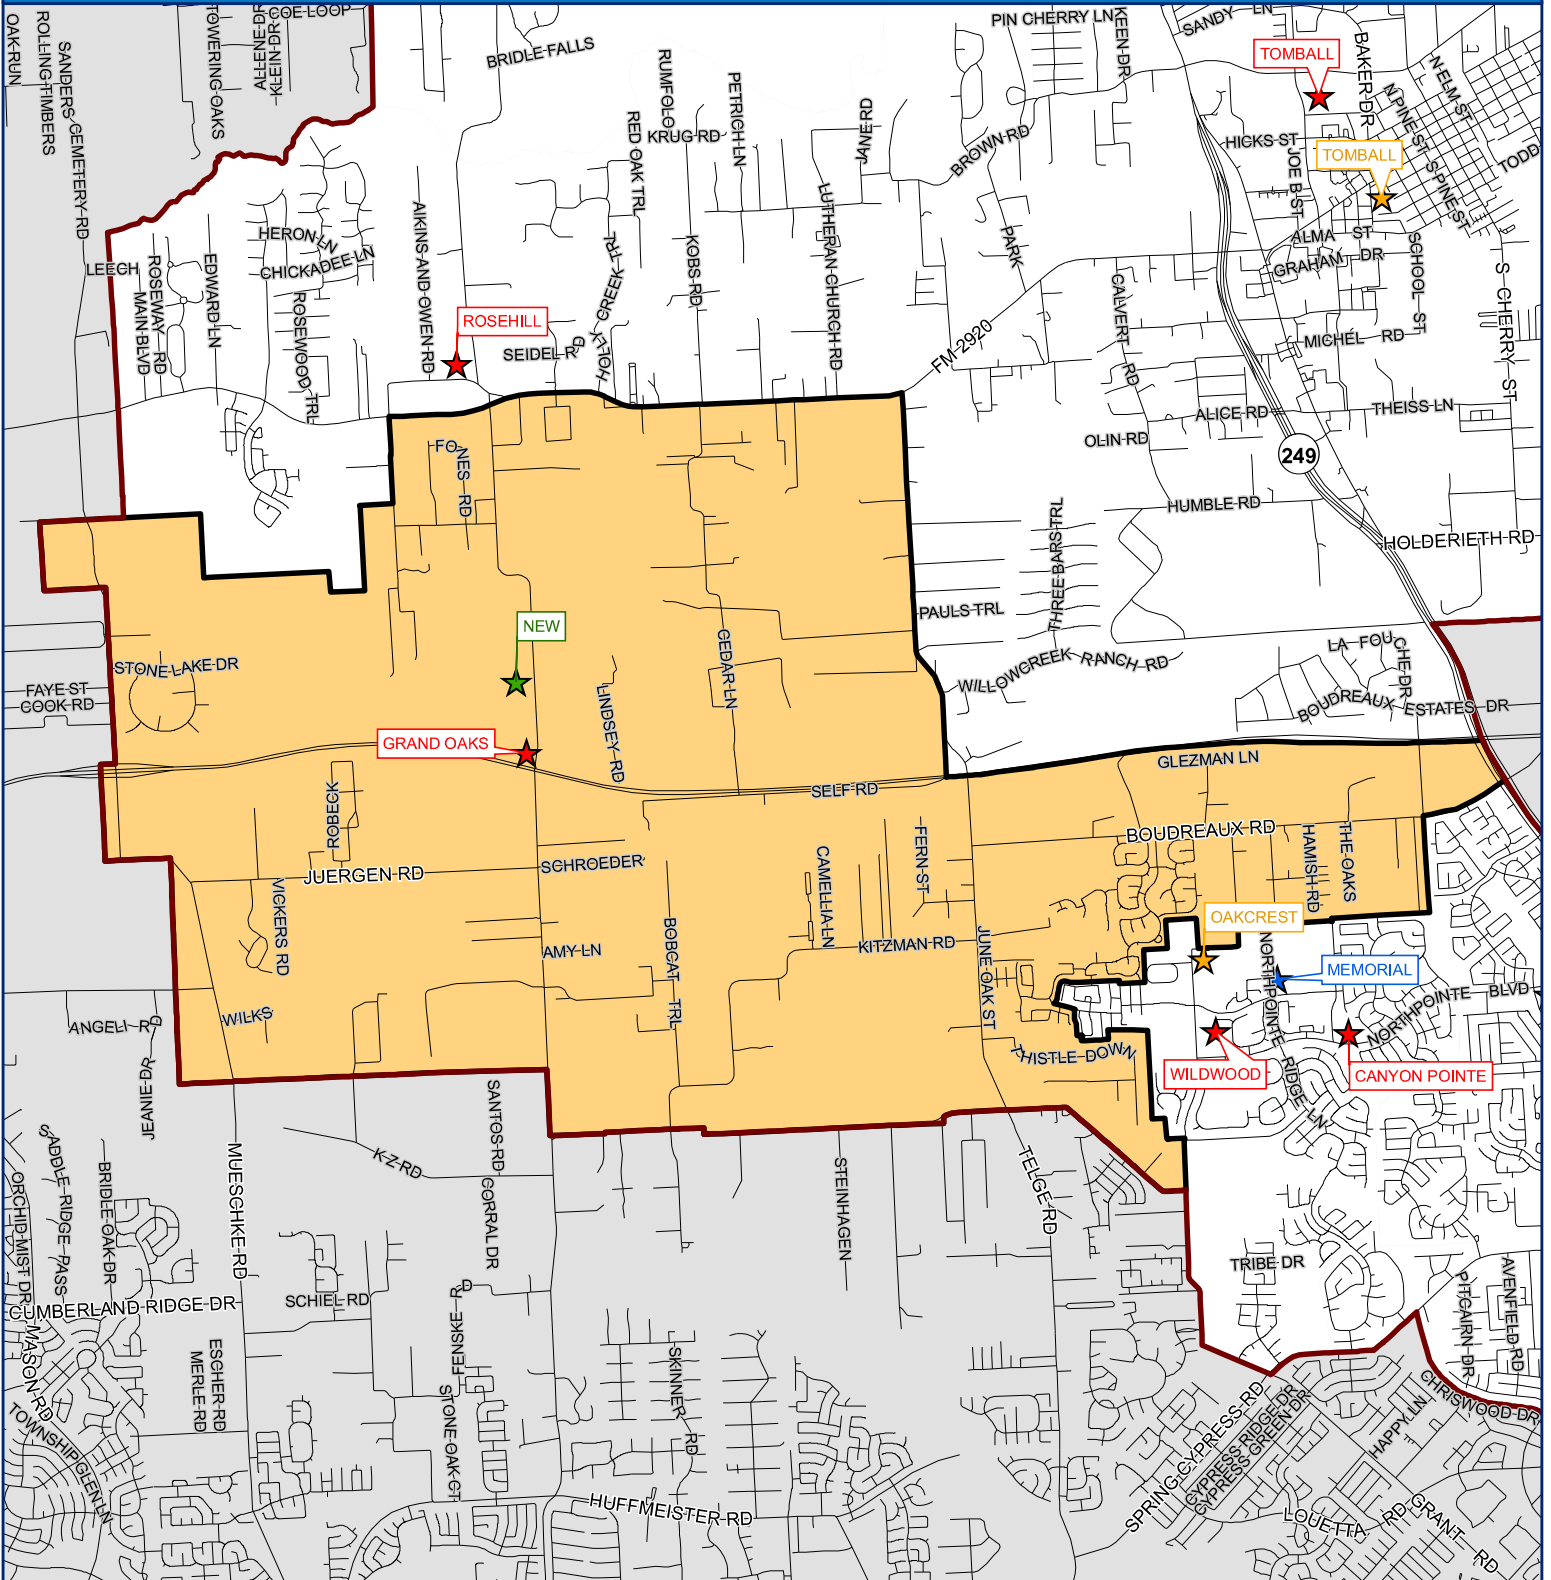

GRAND OAKS ELEMENTARY

LEGEND

- Elementary Boundary
- ISD Boundary
- ★ Elementary
- ★ INT
- ★ Middle School
- ★ High School