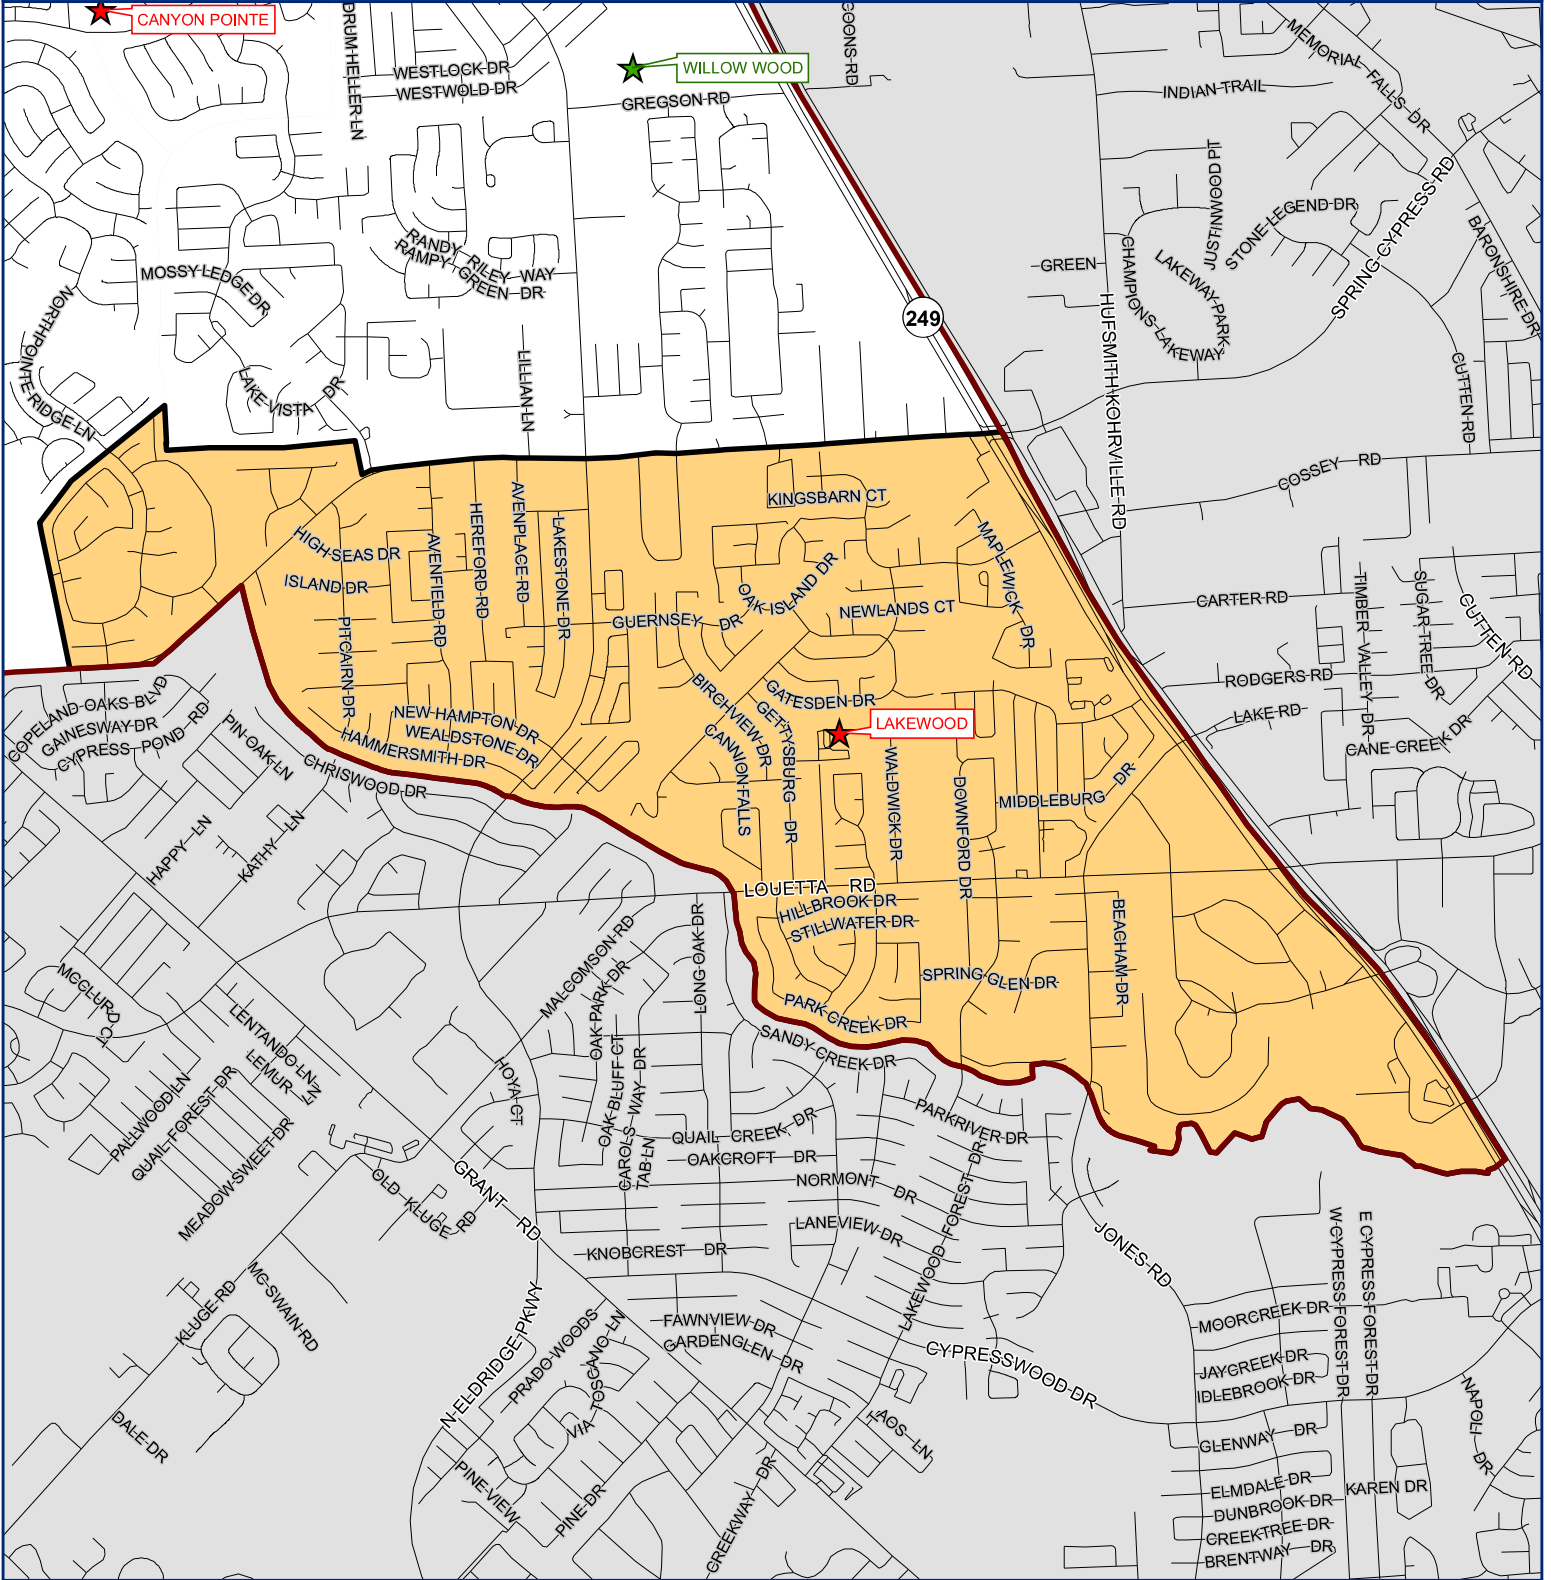

LAKEWOOD ELEMENTARY

LEGEND

- Elementary Boundary
- ISD Boundary
- ★ Elementary
- ★ INT
- ★ Middle School
- ★ High School

TEMPLETON
DEMOGRAPHICS
historical modernity

0 0.175 0.35 0.7 Miles