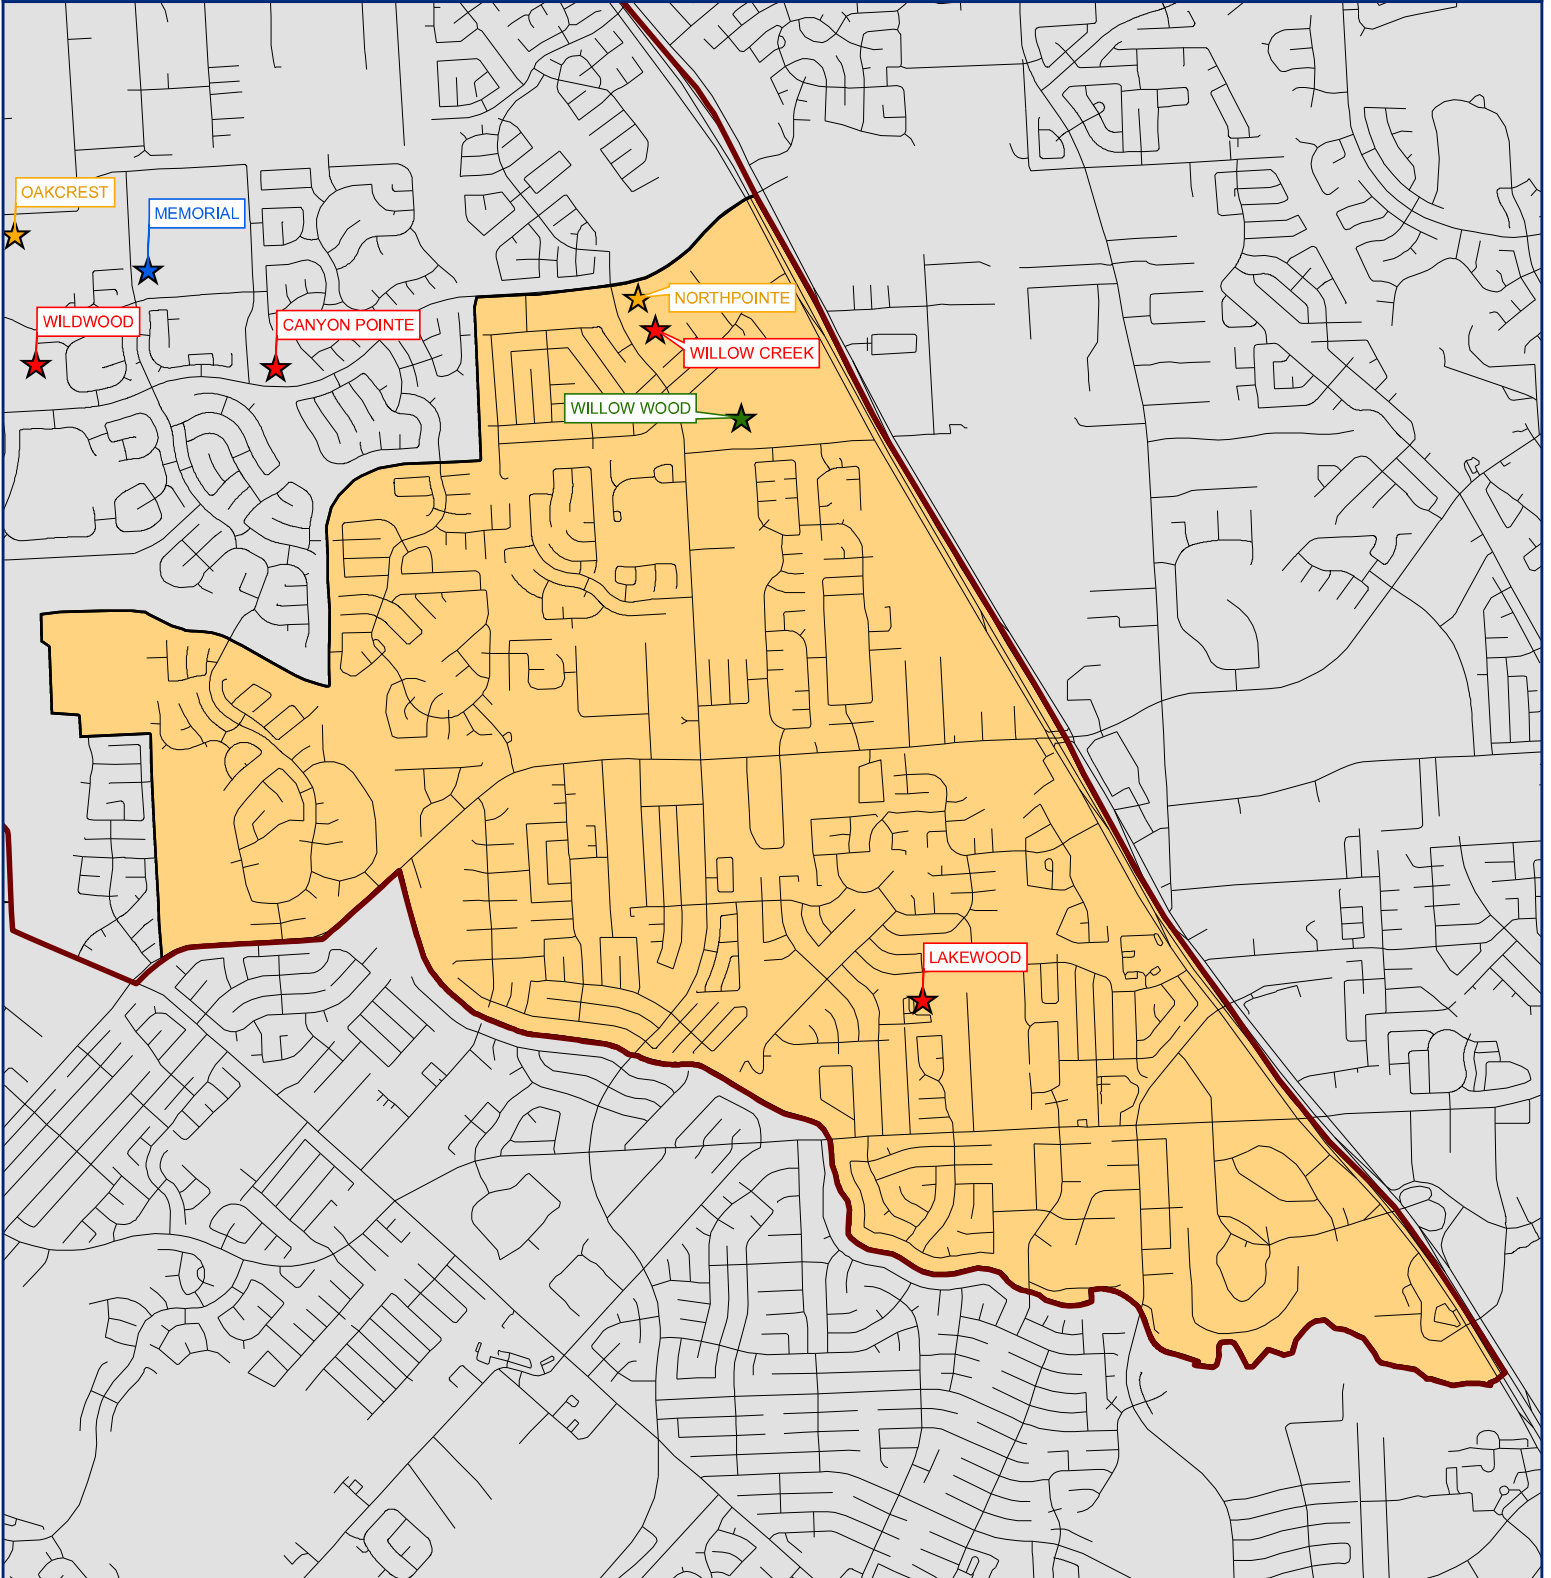

NORTHPOINTE INTERMEDIATE

LEGEND

	Intermediate Boundary		Elementary
	ISD Boundary		Intermediate
			Junior High
			High School
			Alternative

TEMPLETON
DEMOGRAPHICS

0 0.2 0.4 0.8
Miles