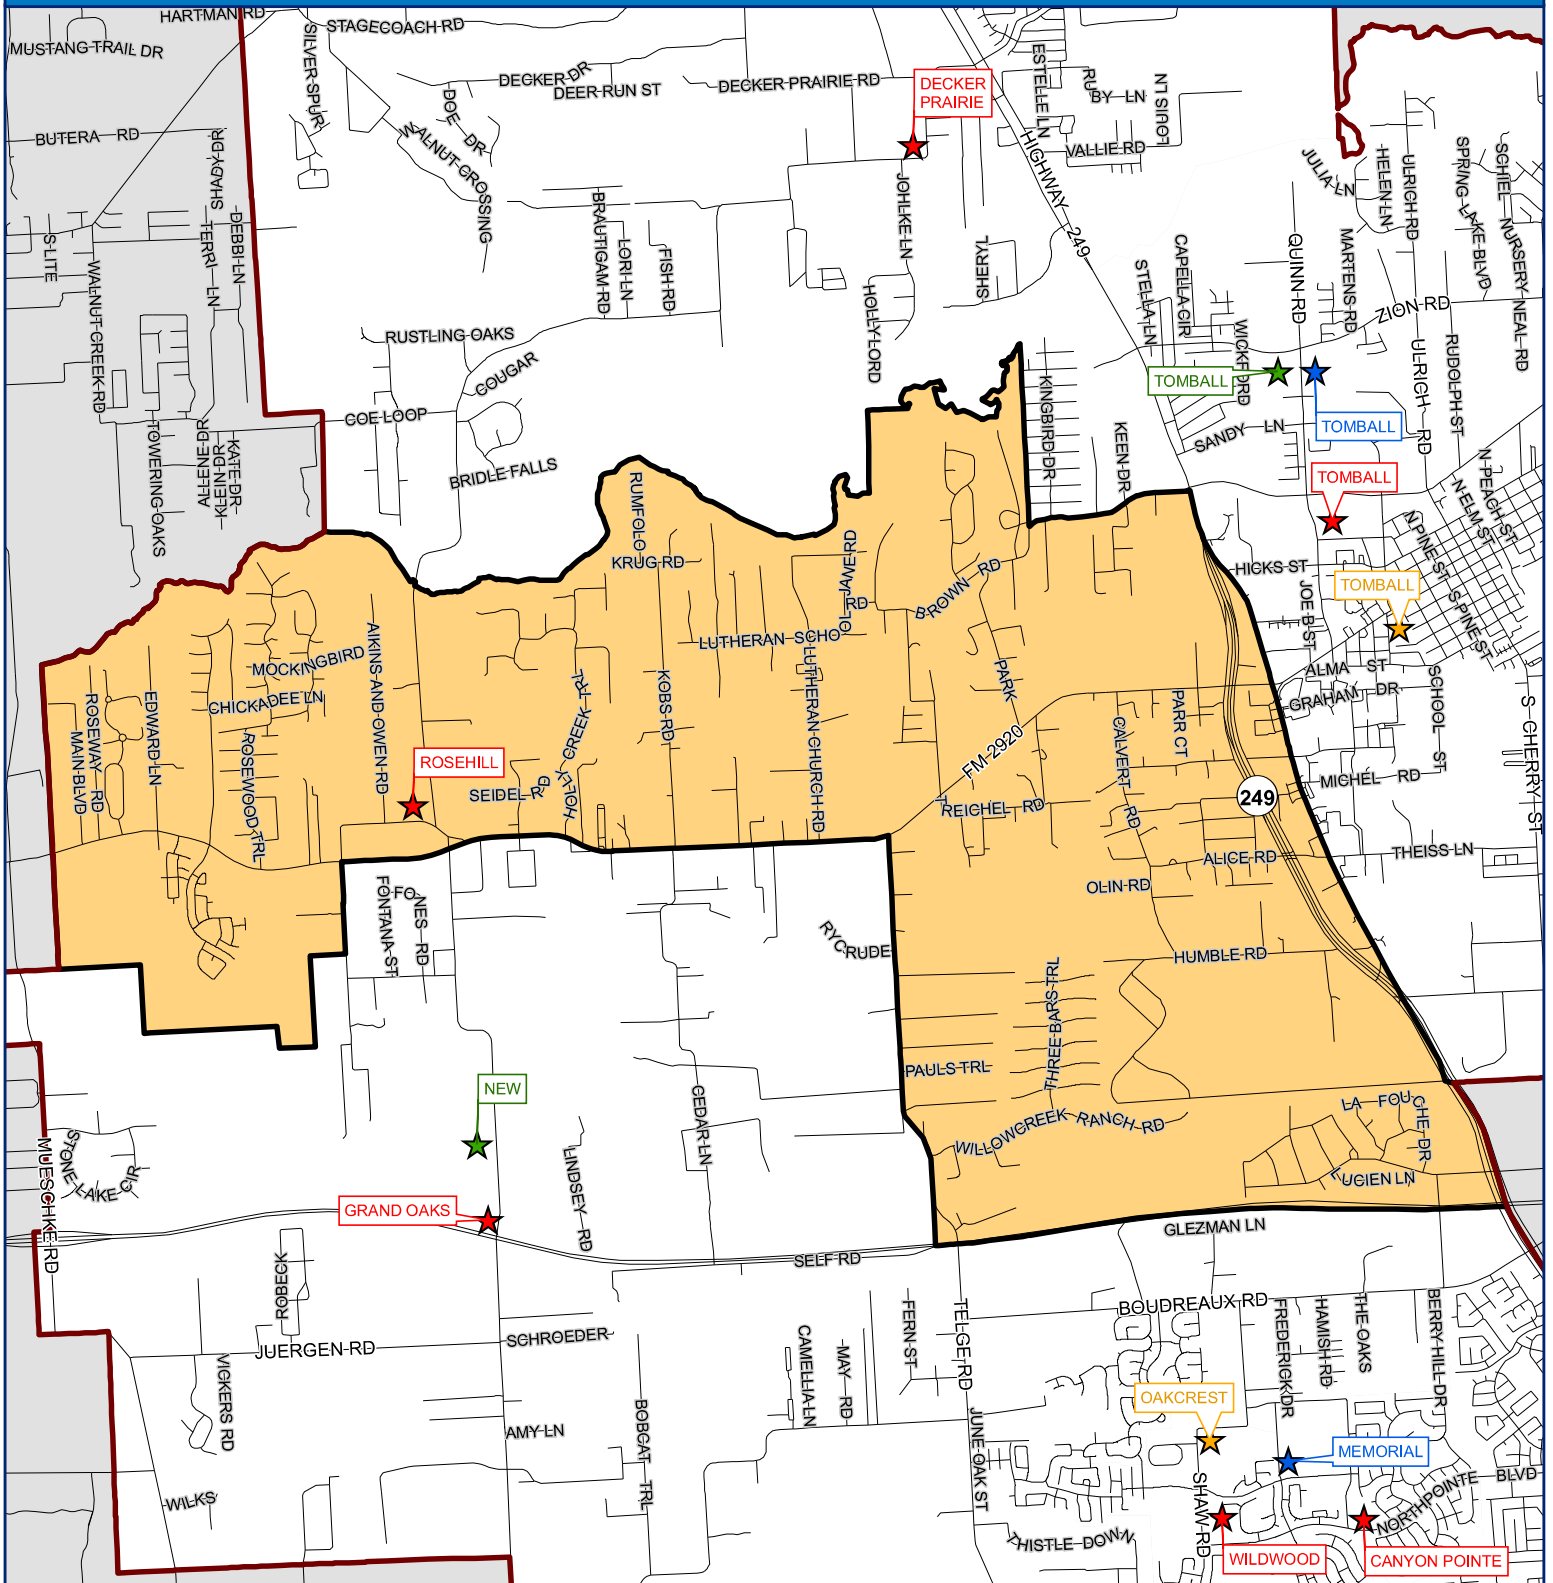

ROSEHILL ELEMENTARY

LEGEND

- Elementary Boundary
- ISD Boundary
- Elementary
- INT
- Middle School
- High School