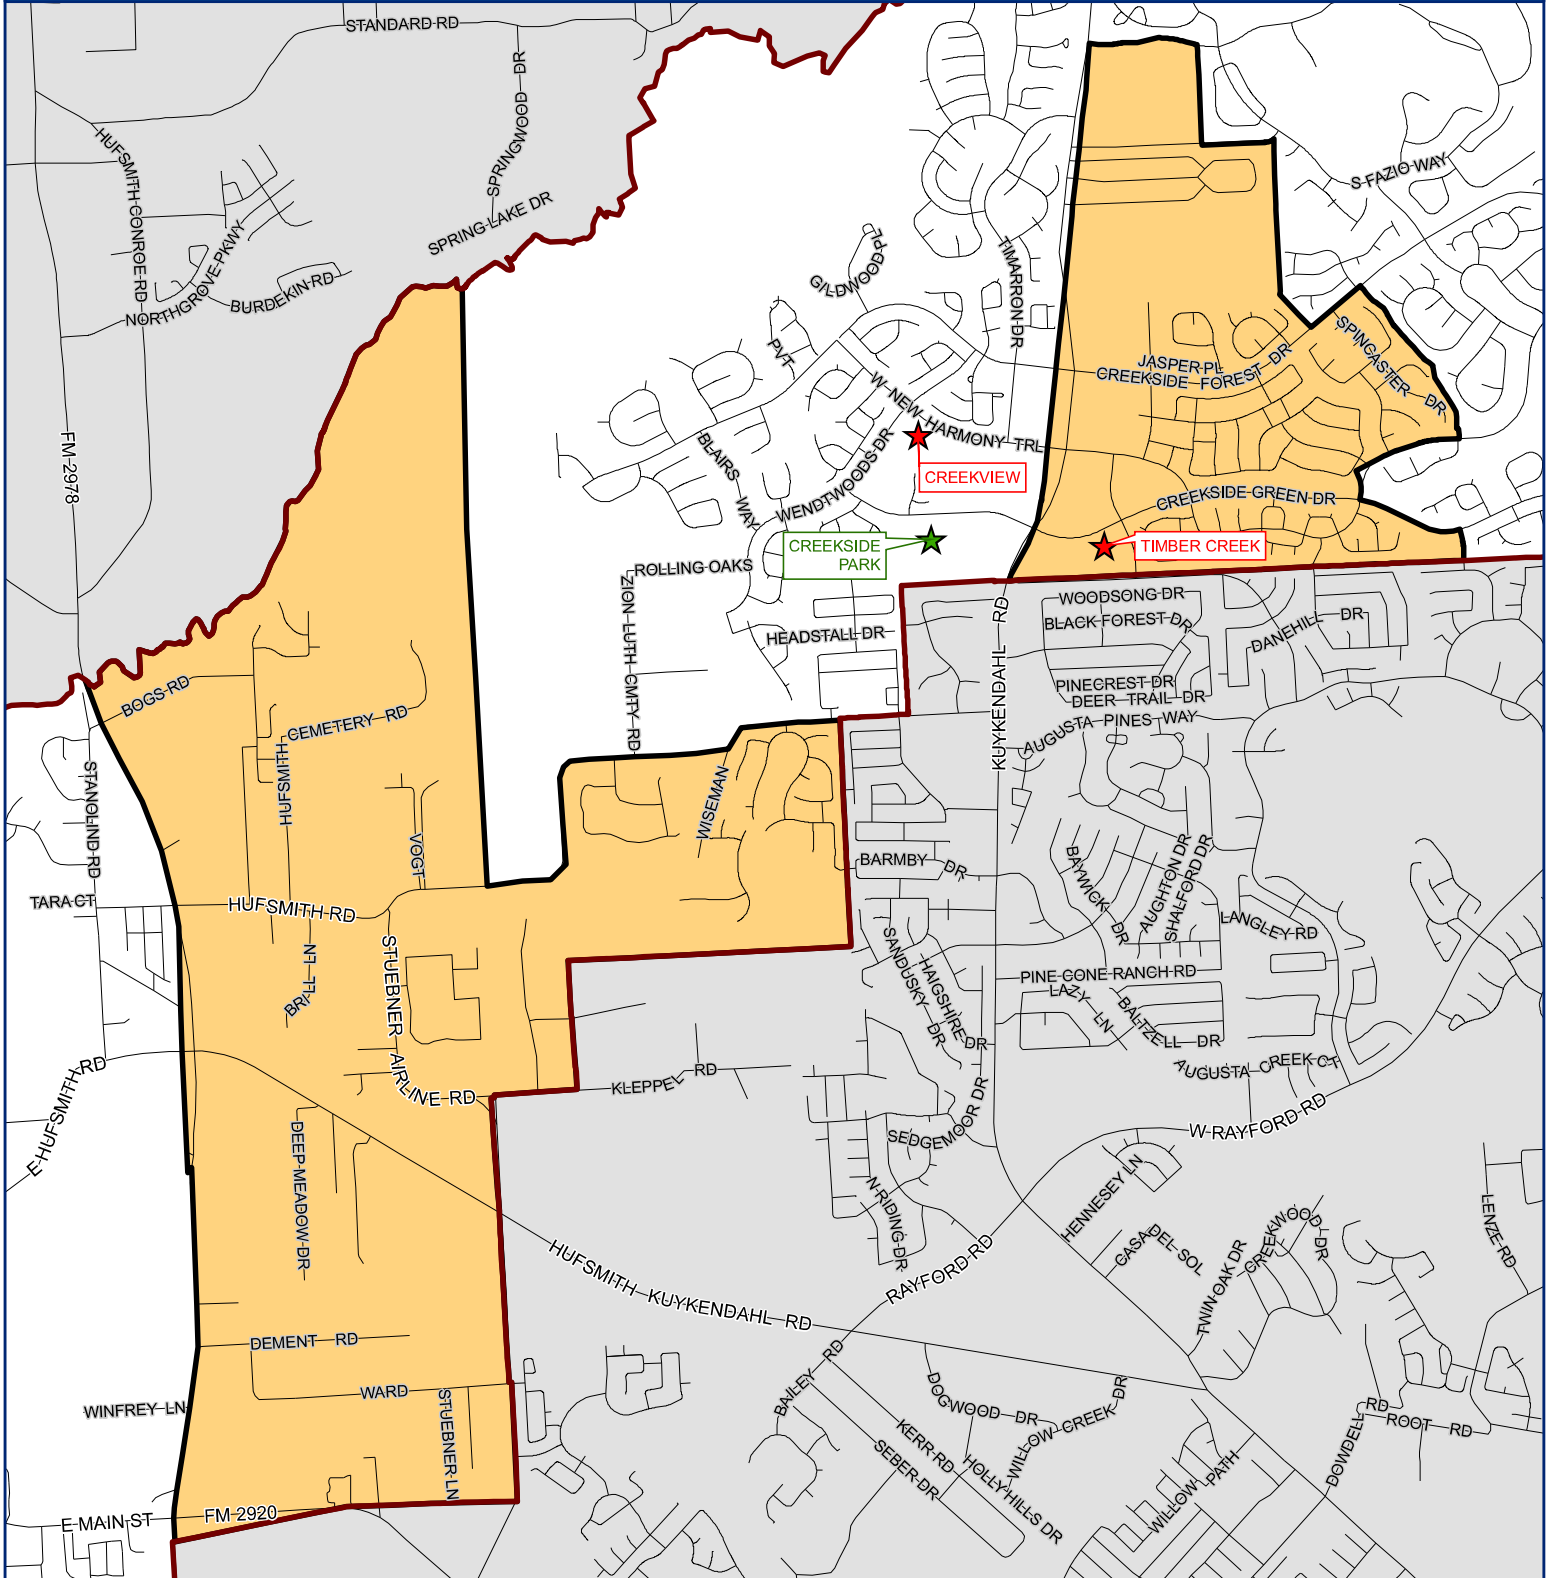

TIMBER CREEK ELEMENTARY

LEGEND

Elementary Boundary

ISD Boundary

★ Elementary

★ INT

★ Middle School

★ High School

TEMPLETON
DEMOGRAPHICS
historical • modernity

0 0.2 0.4 0.8
Miles