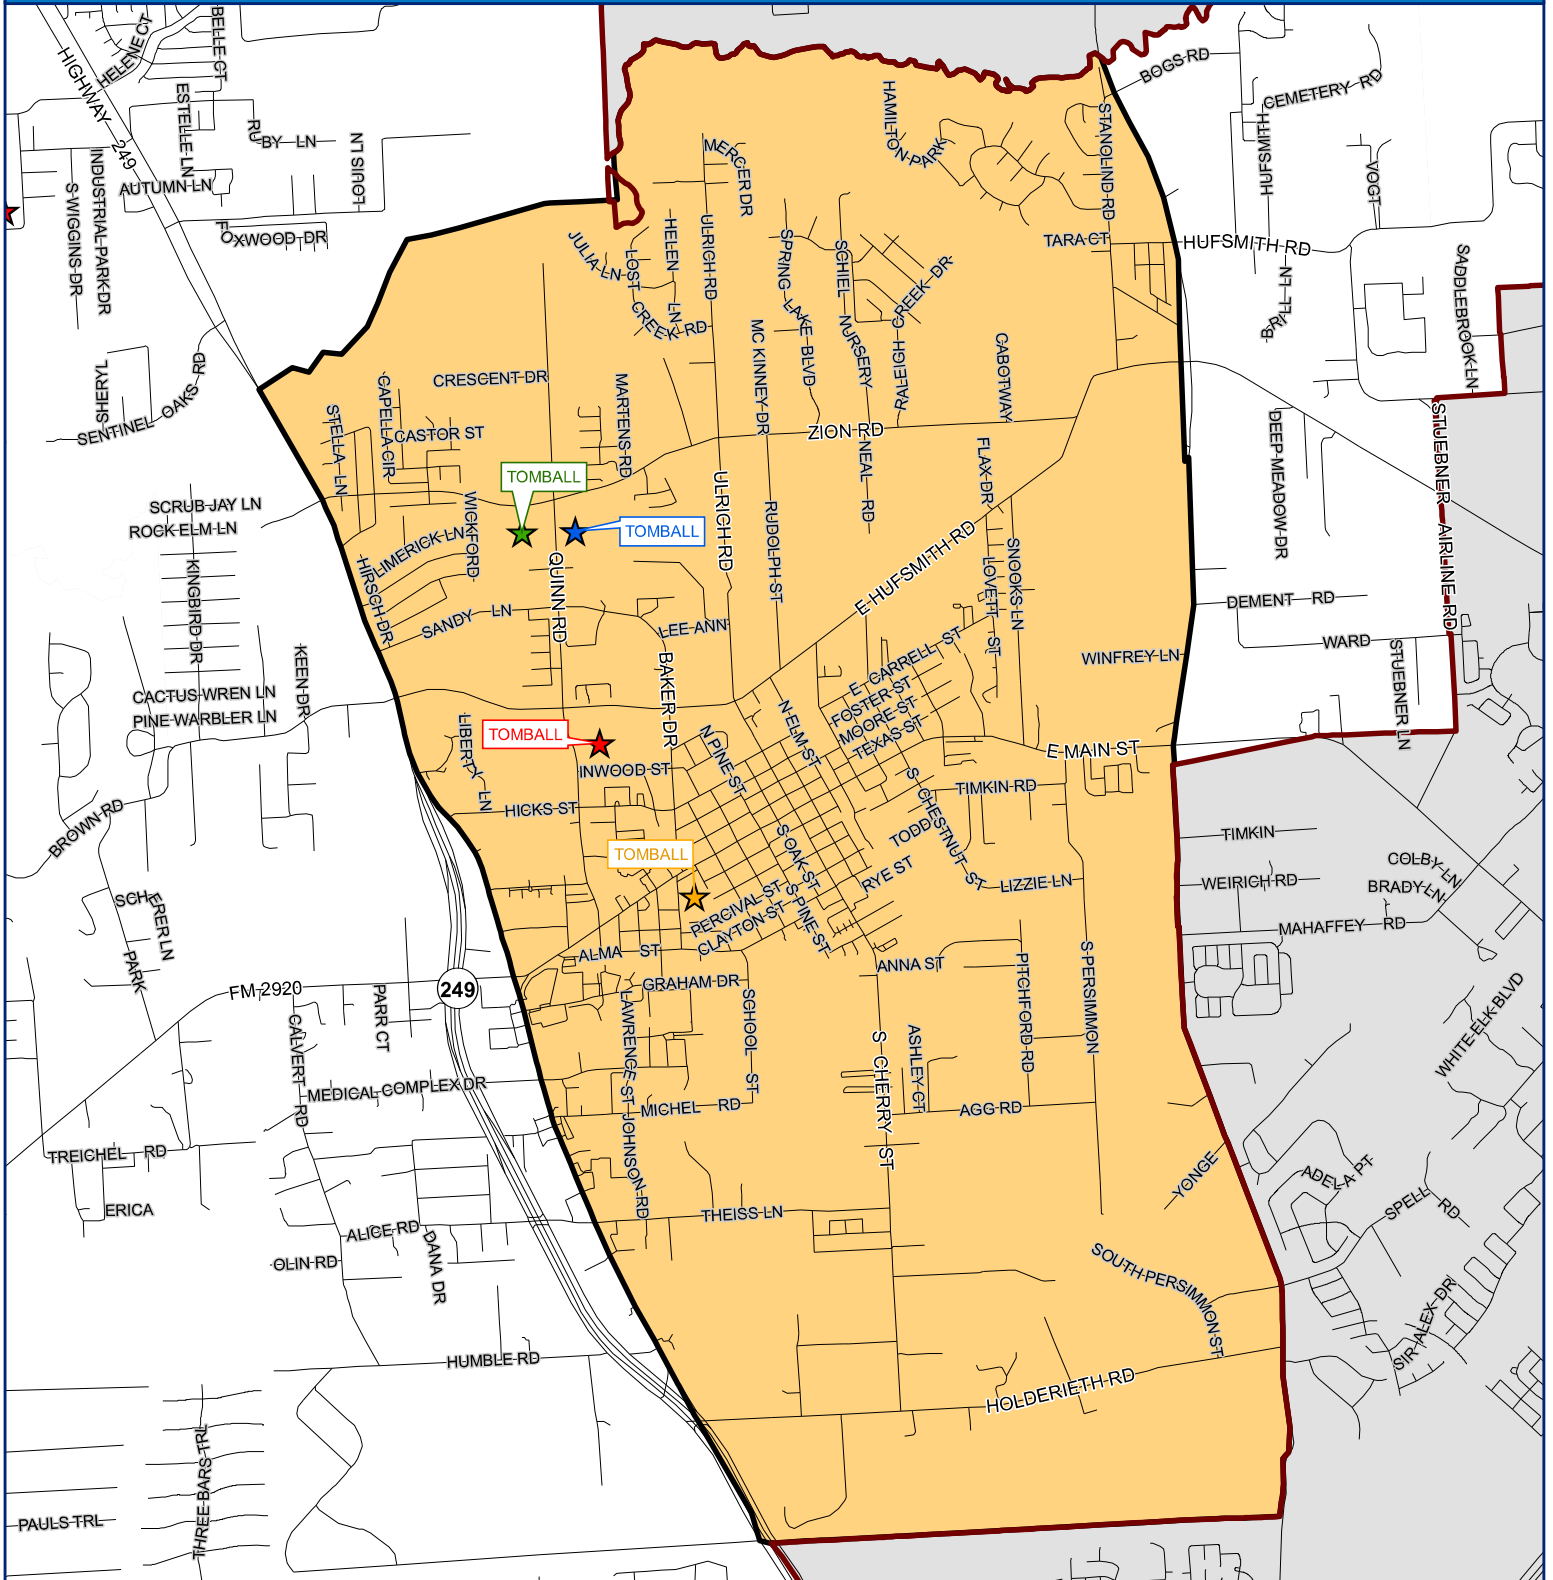

TOMBALL ELEMENTARY

LEGEND

- Elementary Boundary
- ISD Boundary
- ★ Elementary
- ★ INT
- ★ Middle School
- ★ High School