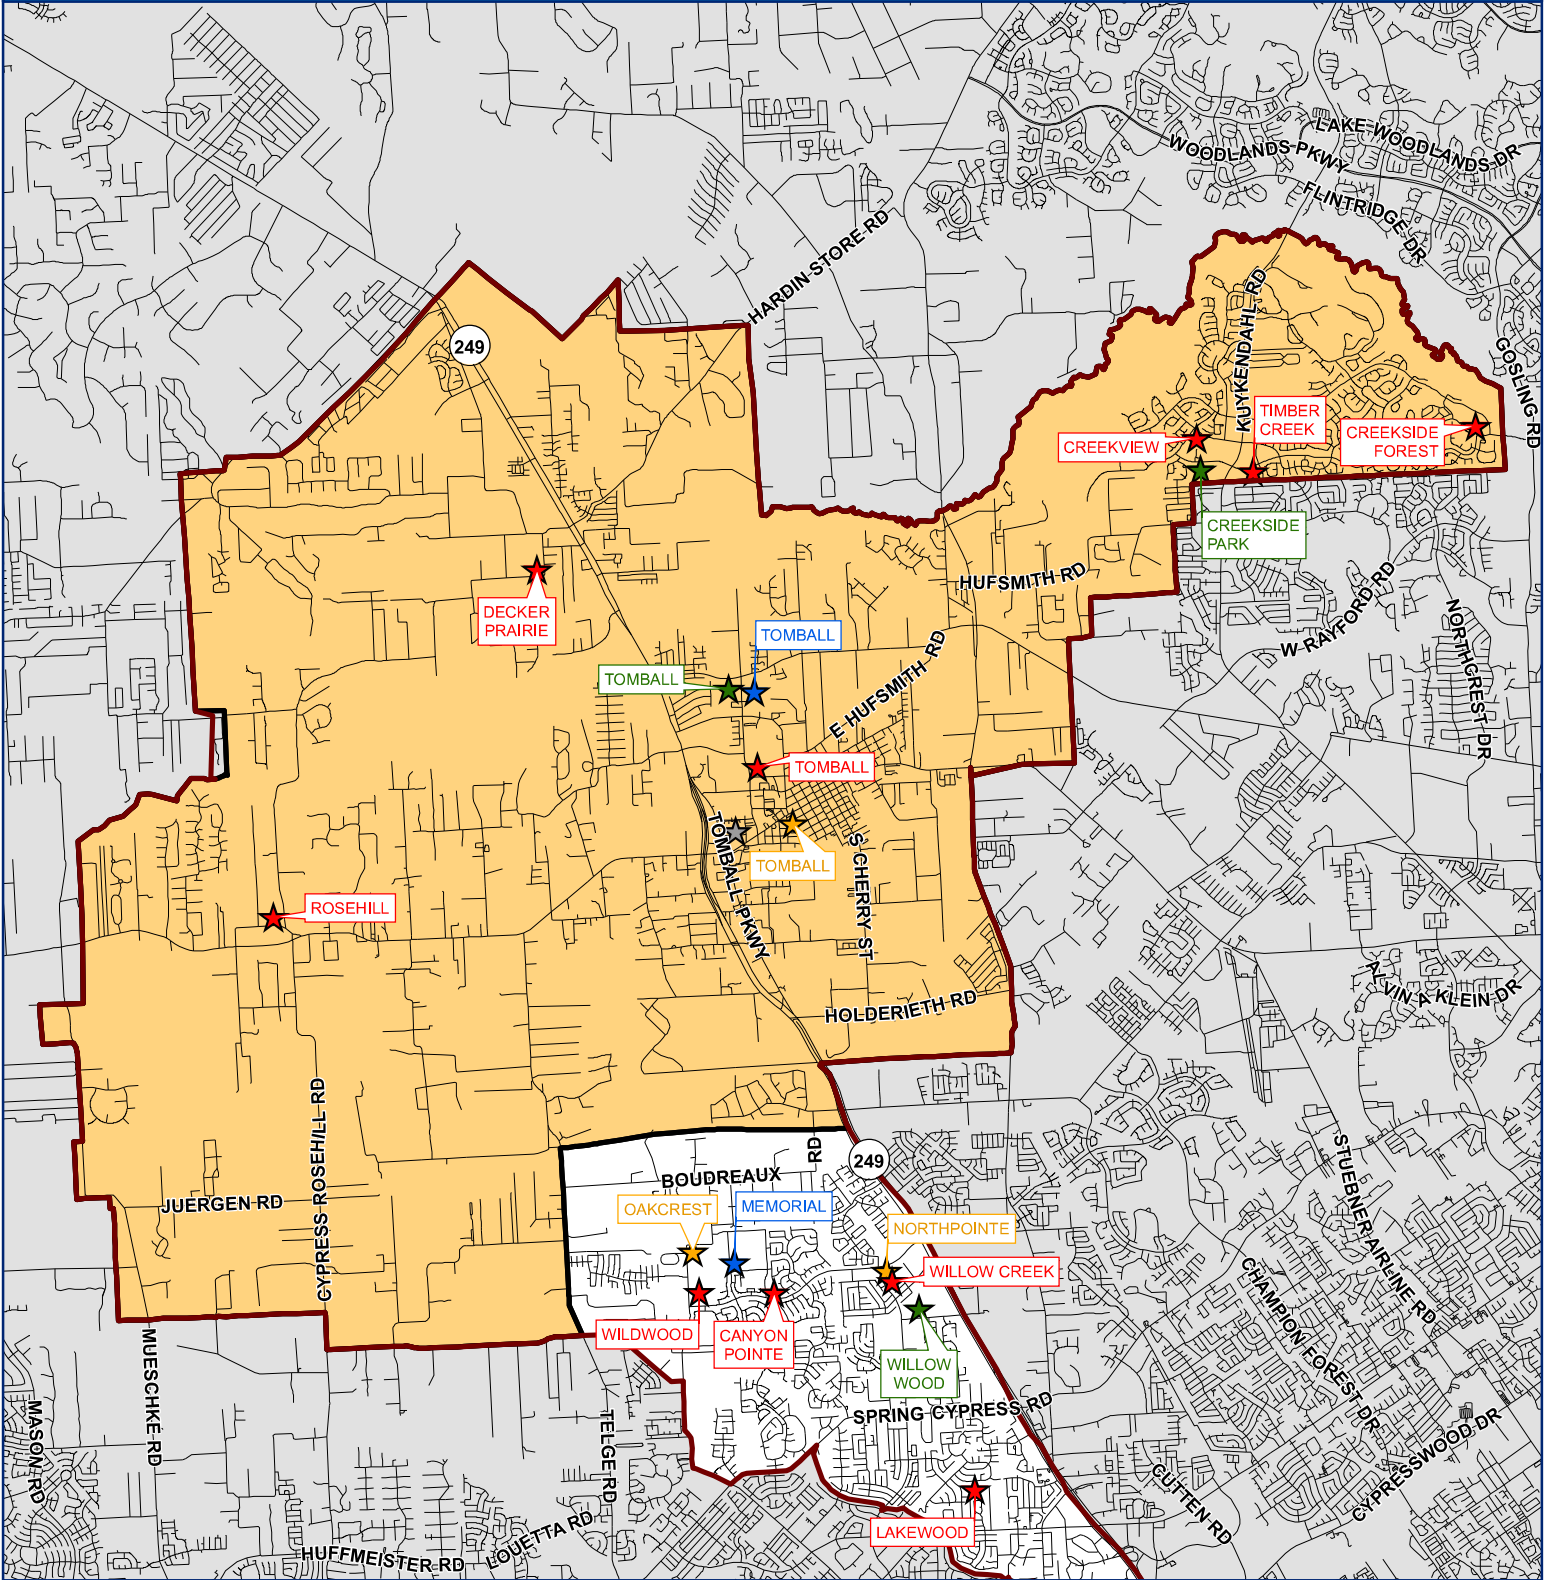

TOMBALL HIGH SCHOOL

LEGEND

- ★ Elementary
- ★ Intermediate
- ★ Junior High
- ★ High School
- ★ Alternative
- High Boundary
- ISD Boundary