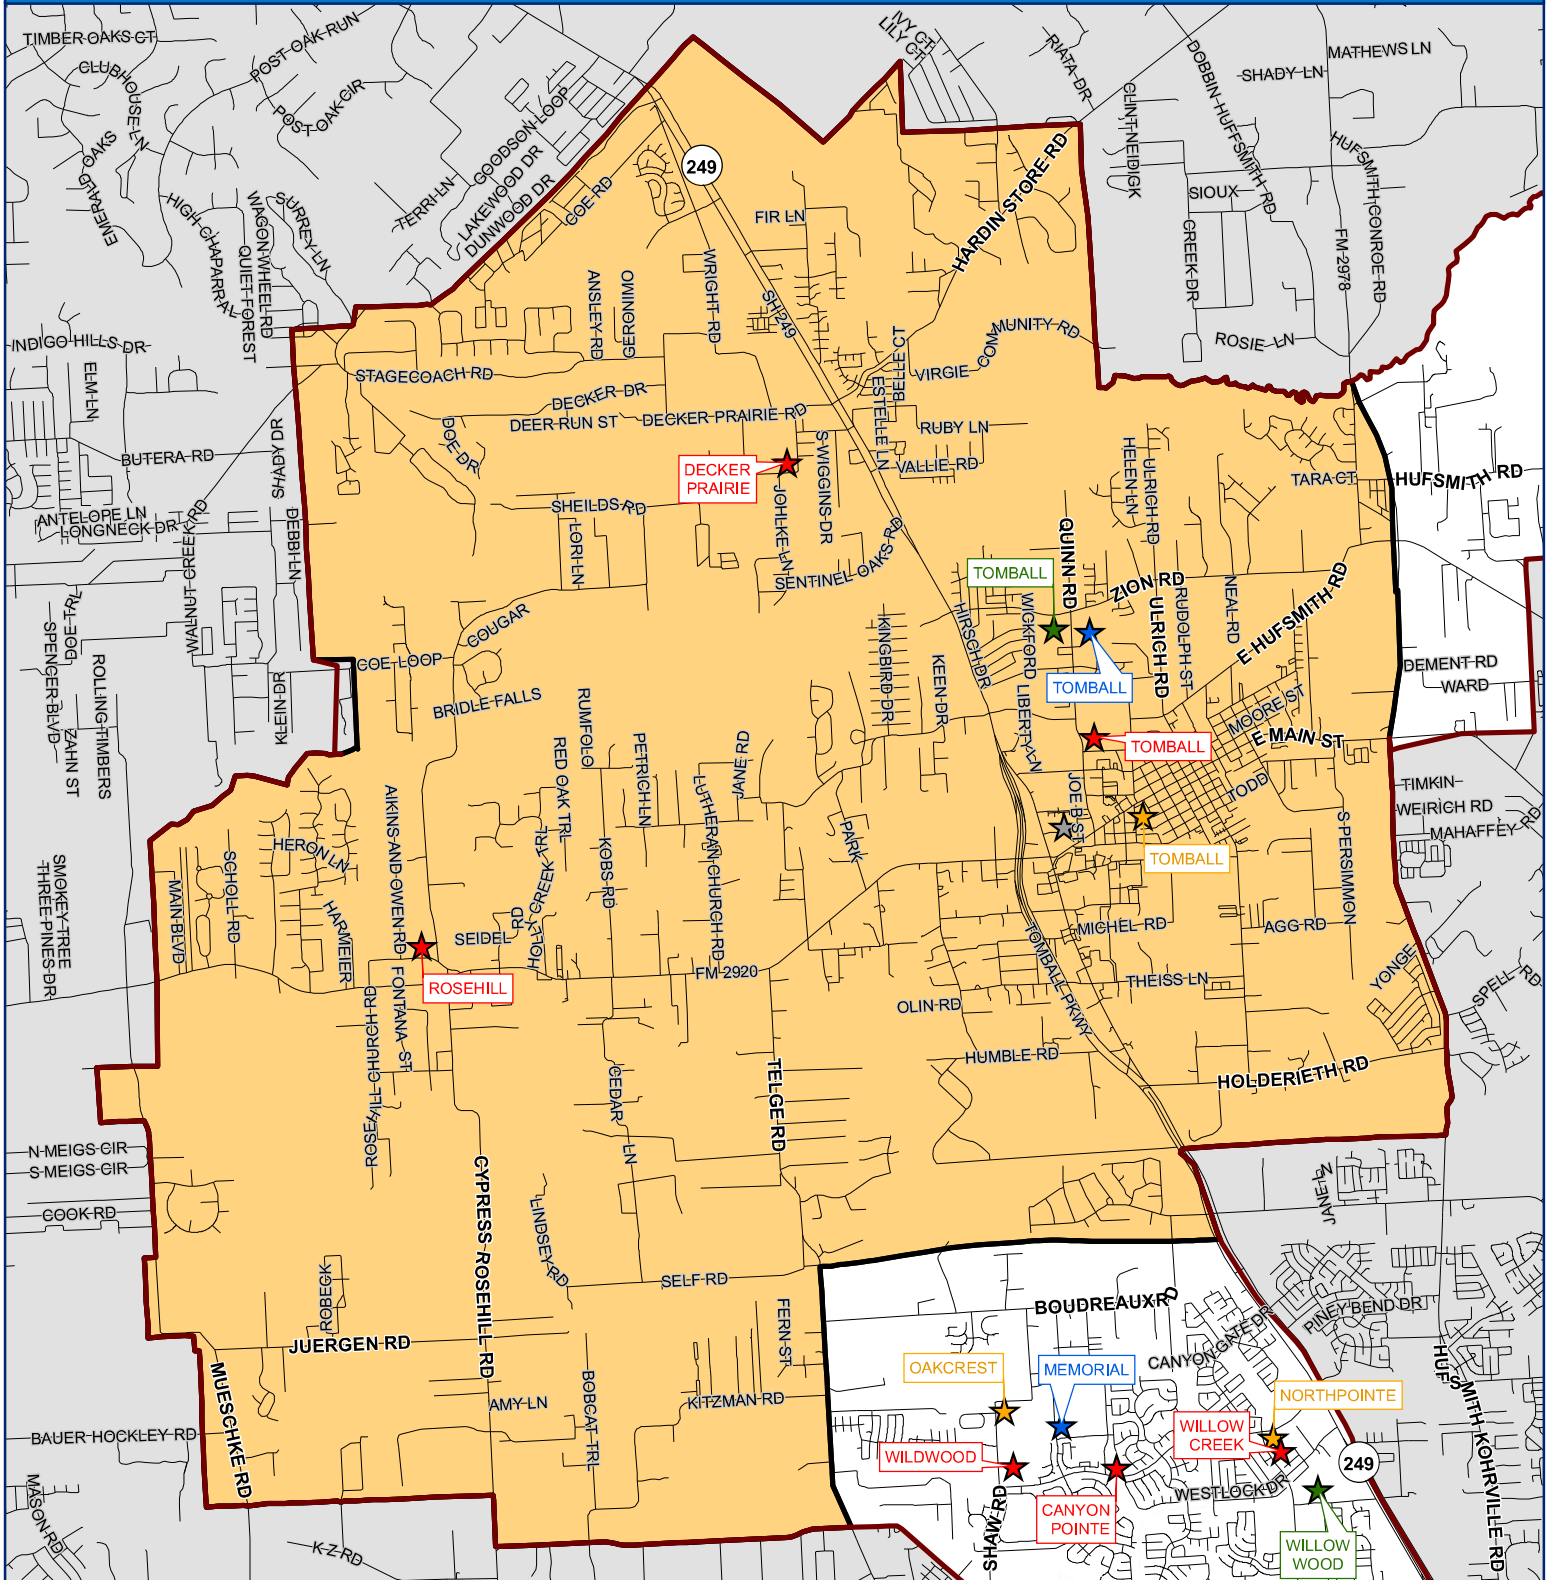

TOMBALL INTERMEDIATE

LEGEND

- ★ Elementary
- ★ Intermediate
- ★ Junior High
- ★ High School
- ★ Alternative
- Intermediate Boundary
- ISD Boundary

0 0.475 0.95 1.9 Miles