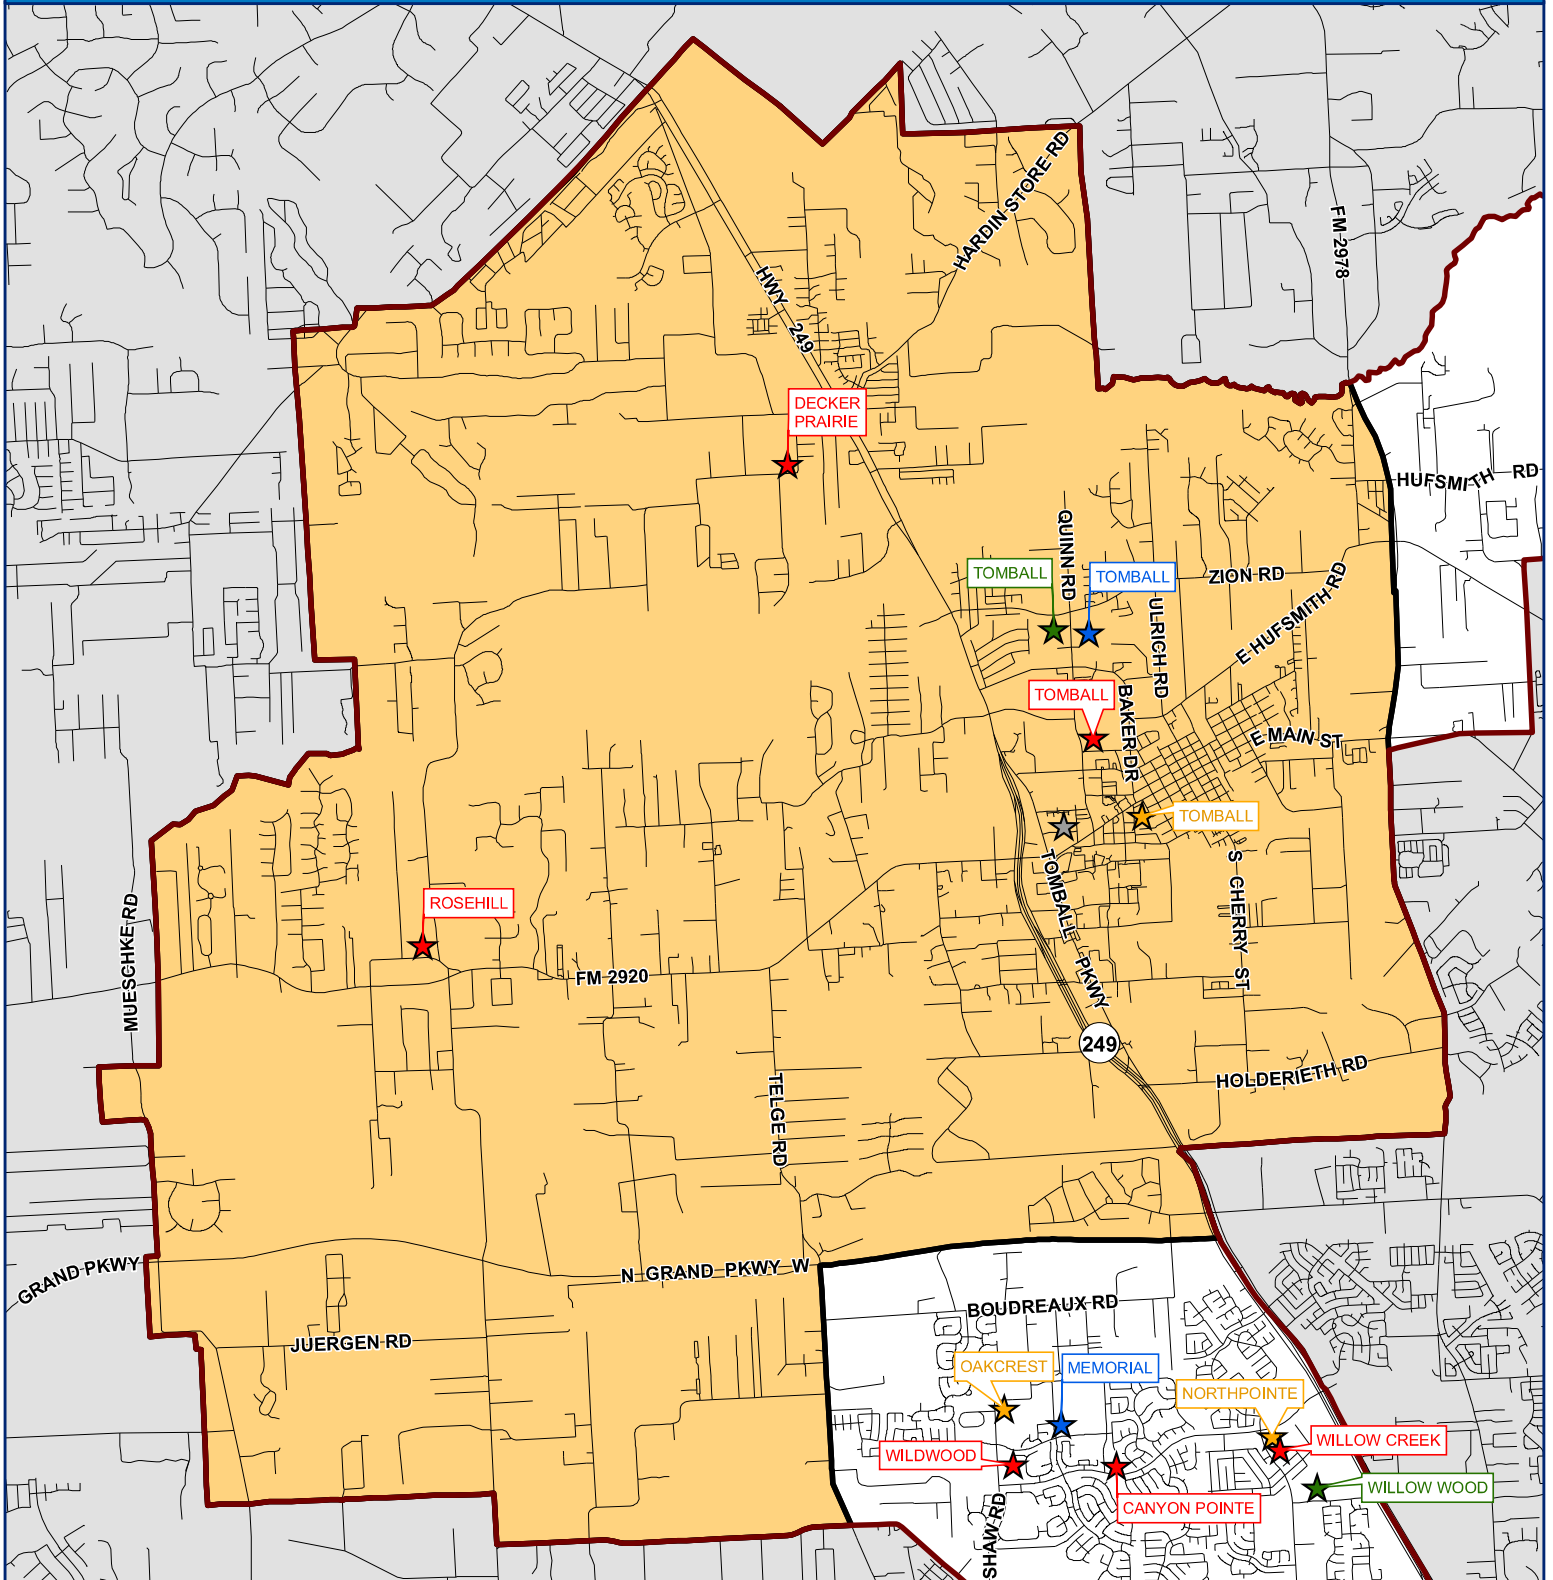

TOMBALL JUNIOR HIGH

LEGEND

- ★ Elementary
- ★ Intermediate
- ★ Junior High
- ★ High School
- ★ Alternative
- Junior High Boundary
- ISD Boundary

0 0.4 0.8 1.6 Miles