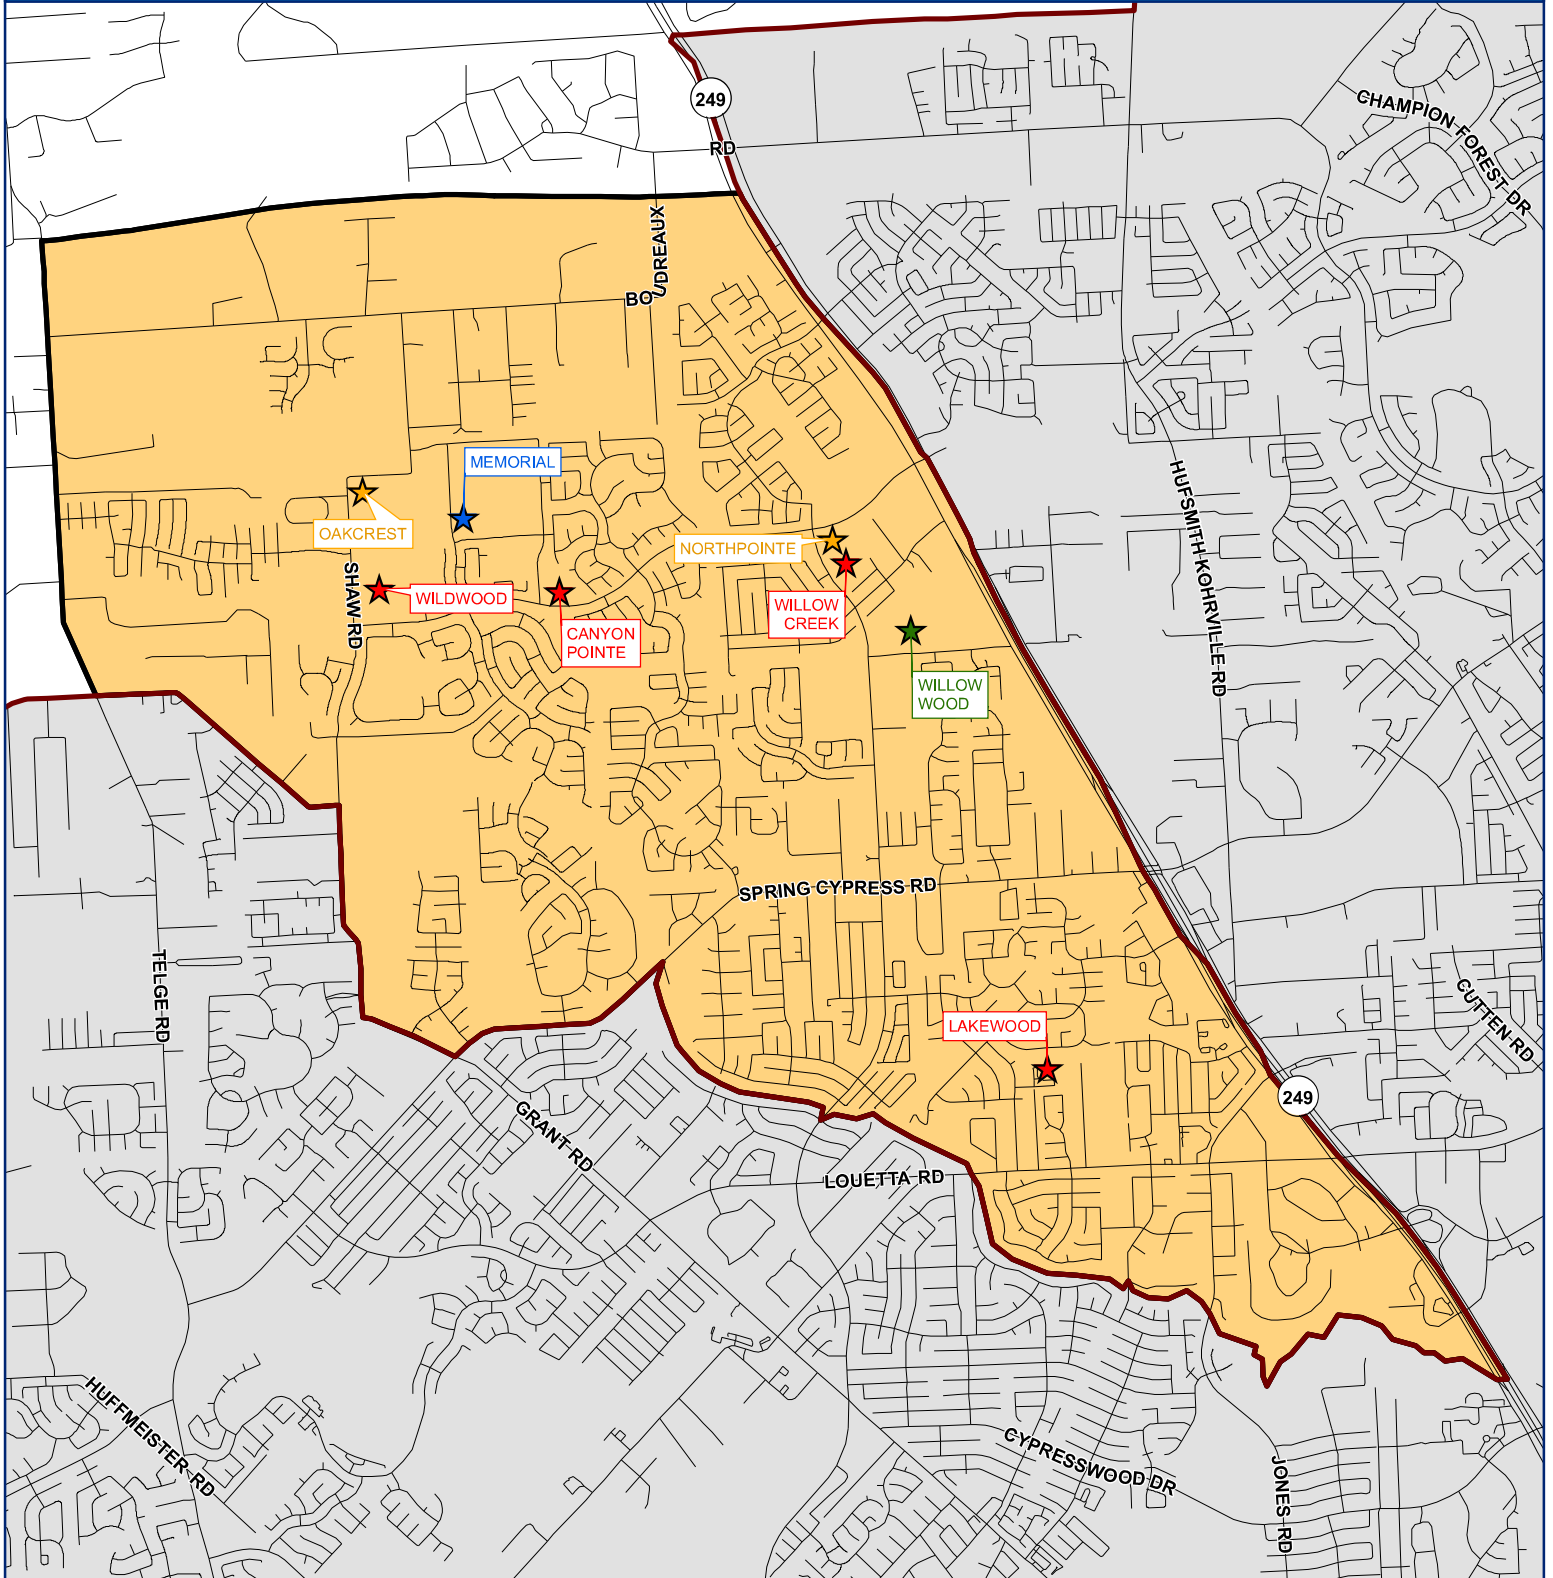

MEMORIAL HIGH SCHOOL

LEGEND

- Elementary
- Intermediate
- Junior High
- High School
- Alternative
- High Boundary
- ISD Boundary

0 0.25 0.5 1 Miles