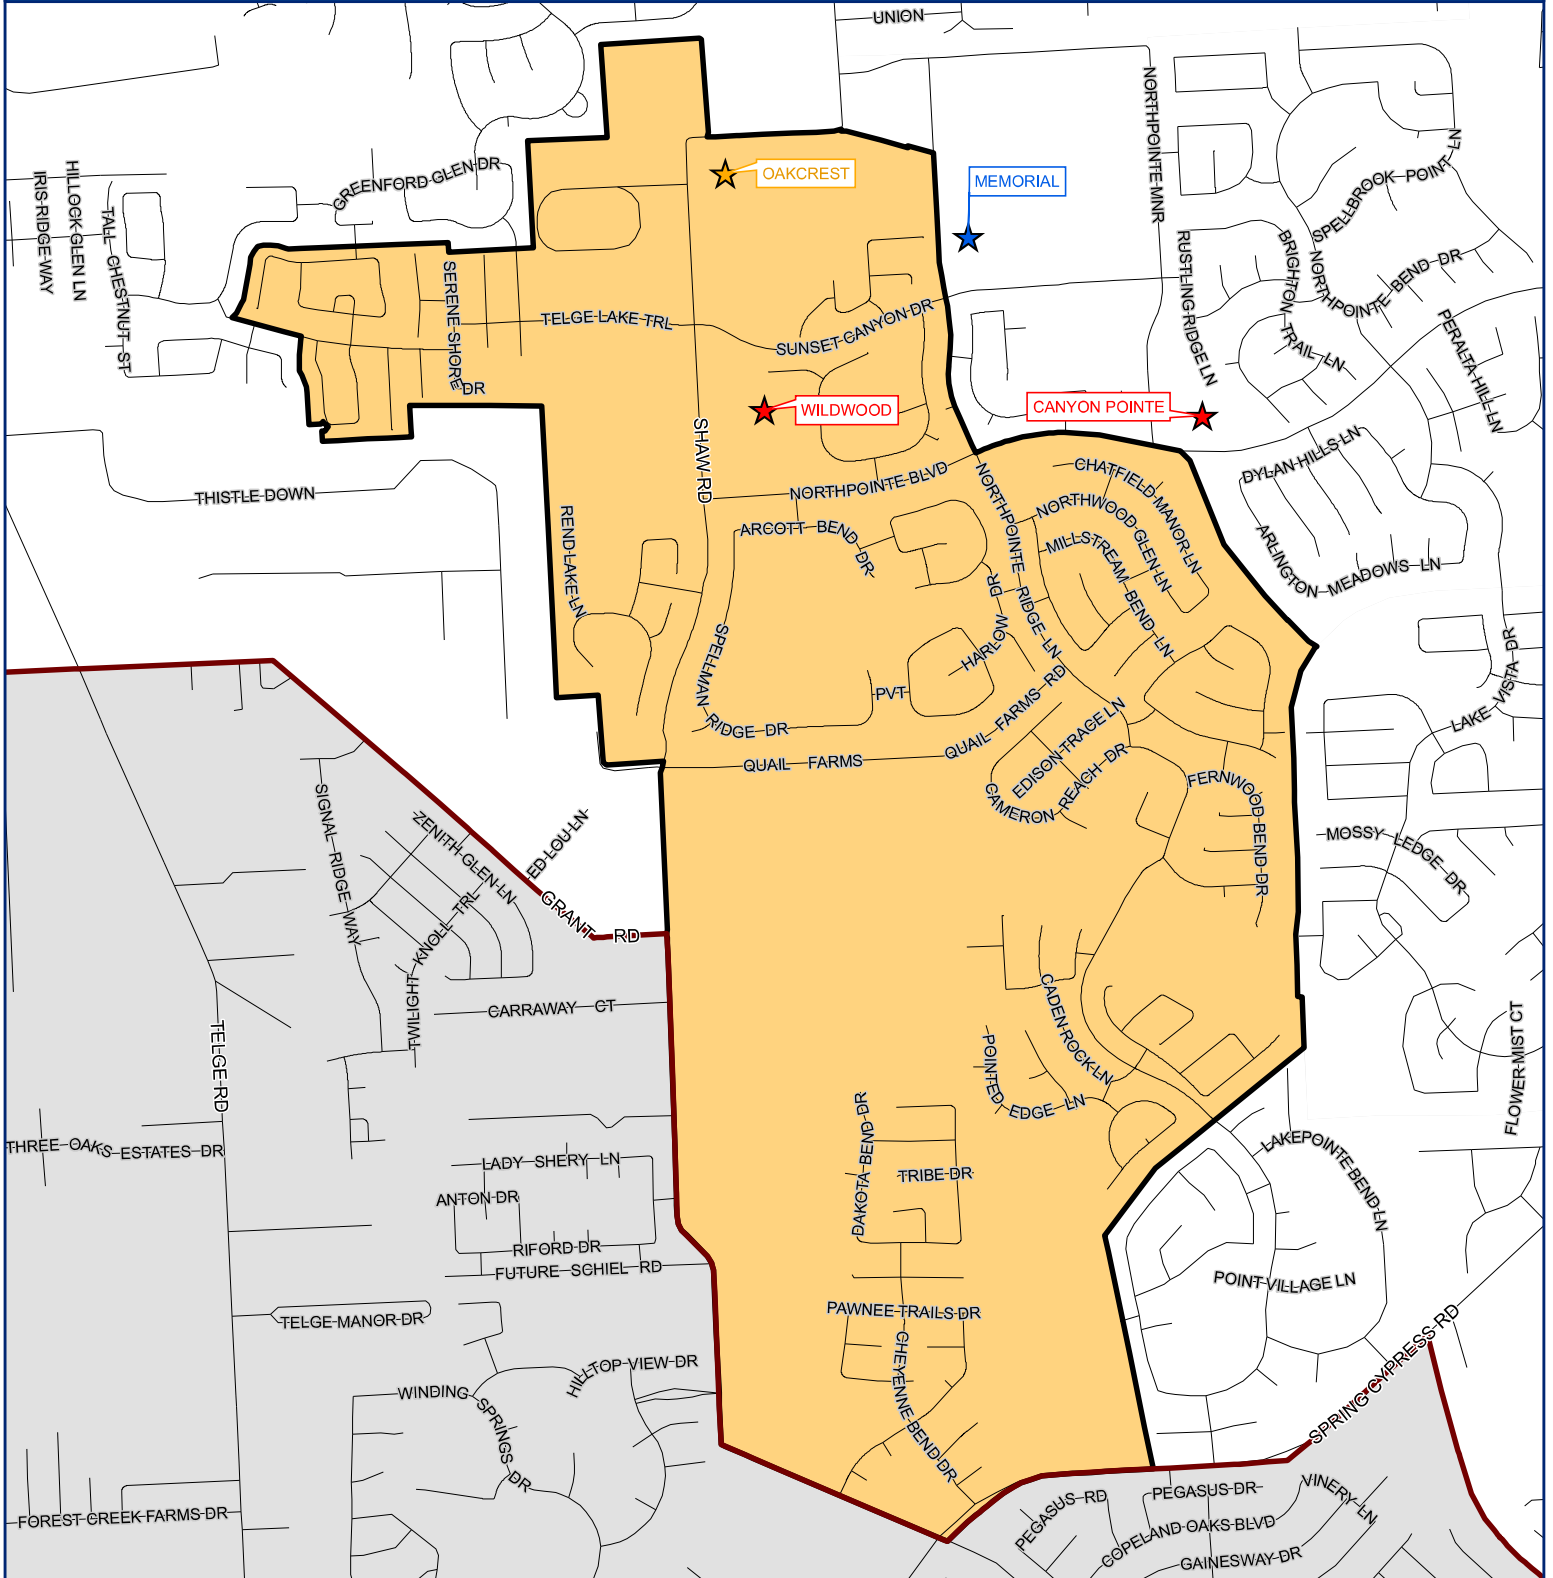

WILDWOOD ELEMENTARY

LEGEND

- Elementary Boundary
- ISD Boundary
- ★ Elementary
- ★ INT
- ★ Middle School
- ★ High School