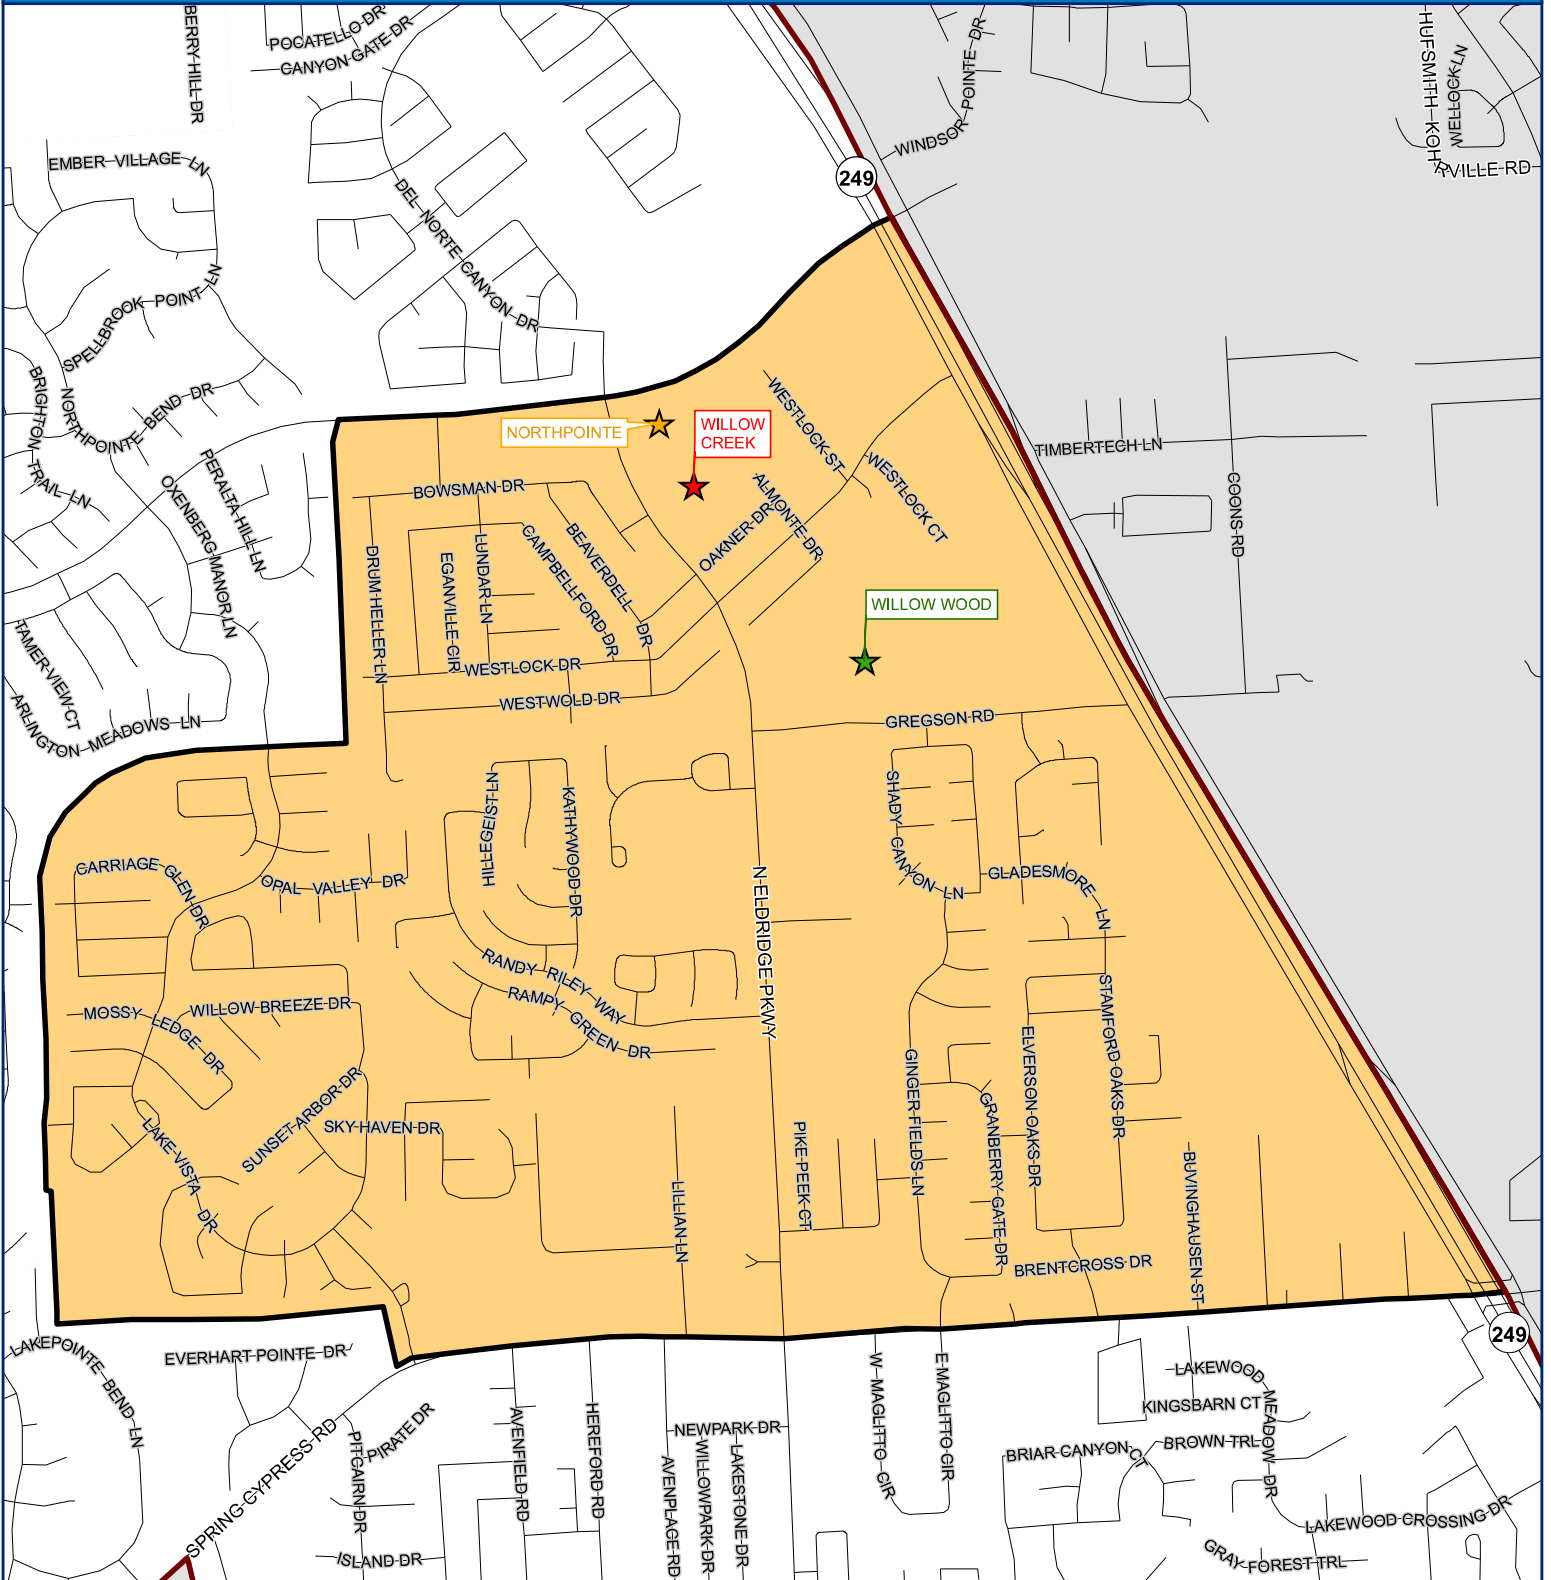

WILLOW CREEK ELEMENTARY

LEGEND

- Elementary Boundary
- ISD Boundary
- ★ Elementary
- ★ INT
- ★ Middle School
- ★ High School