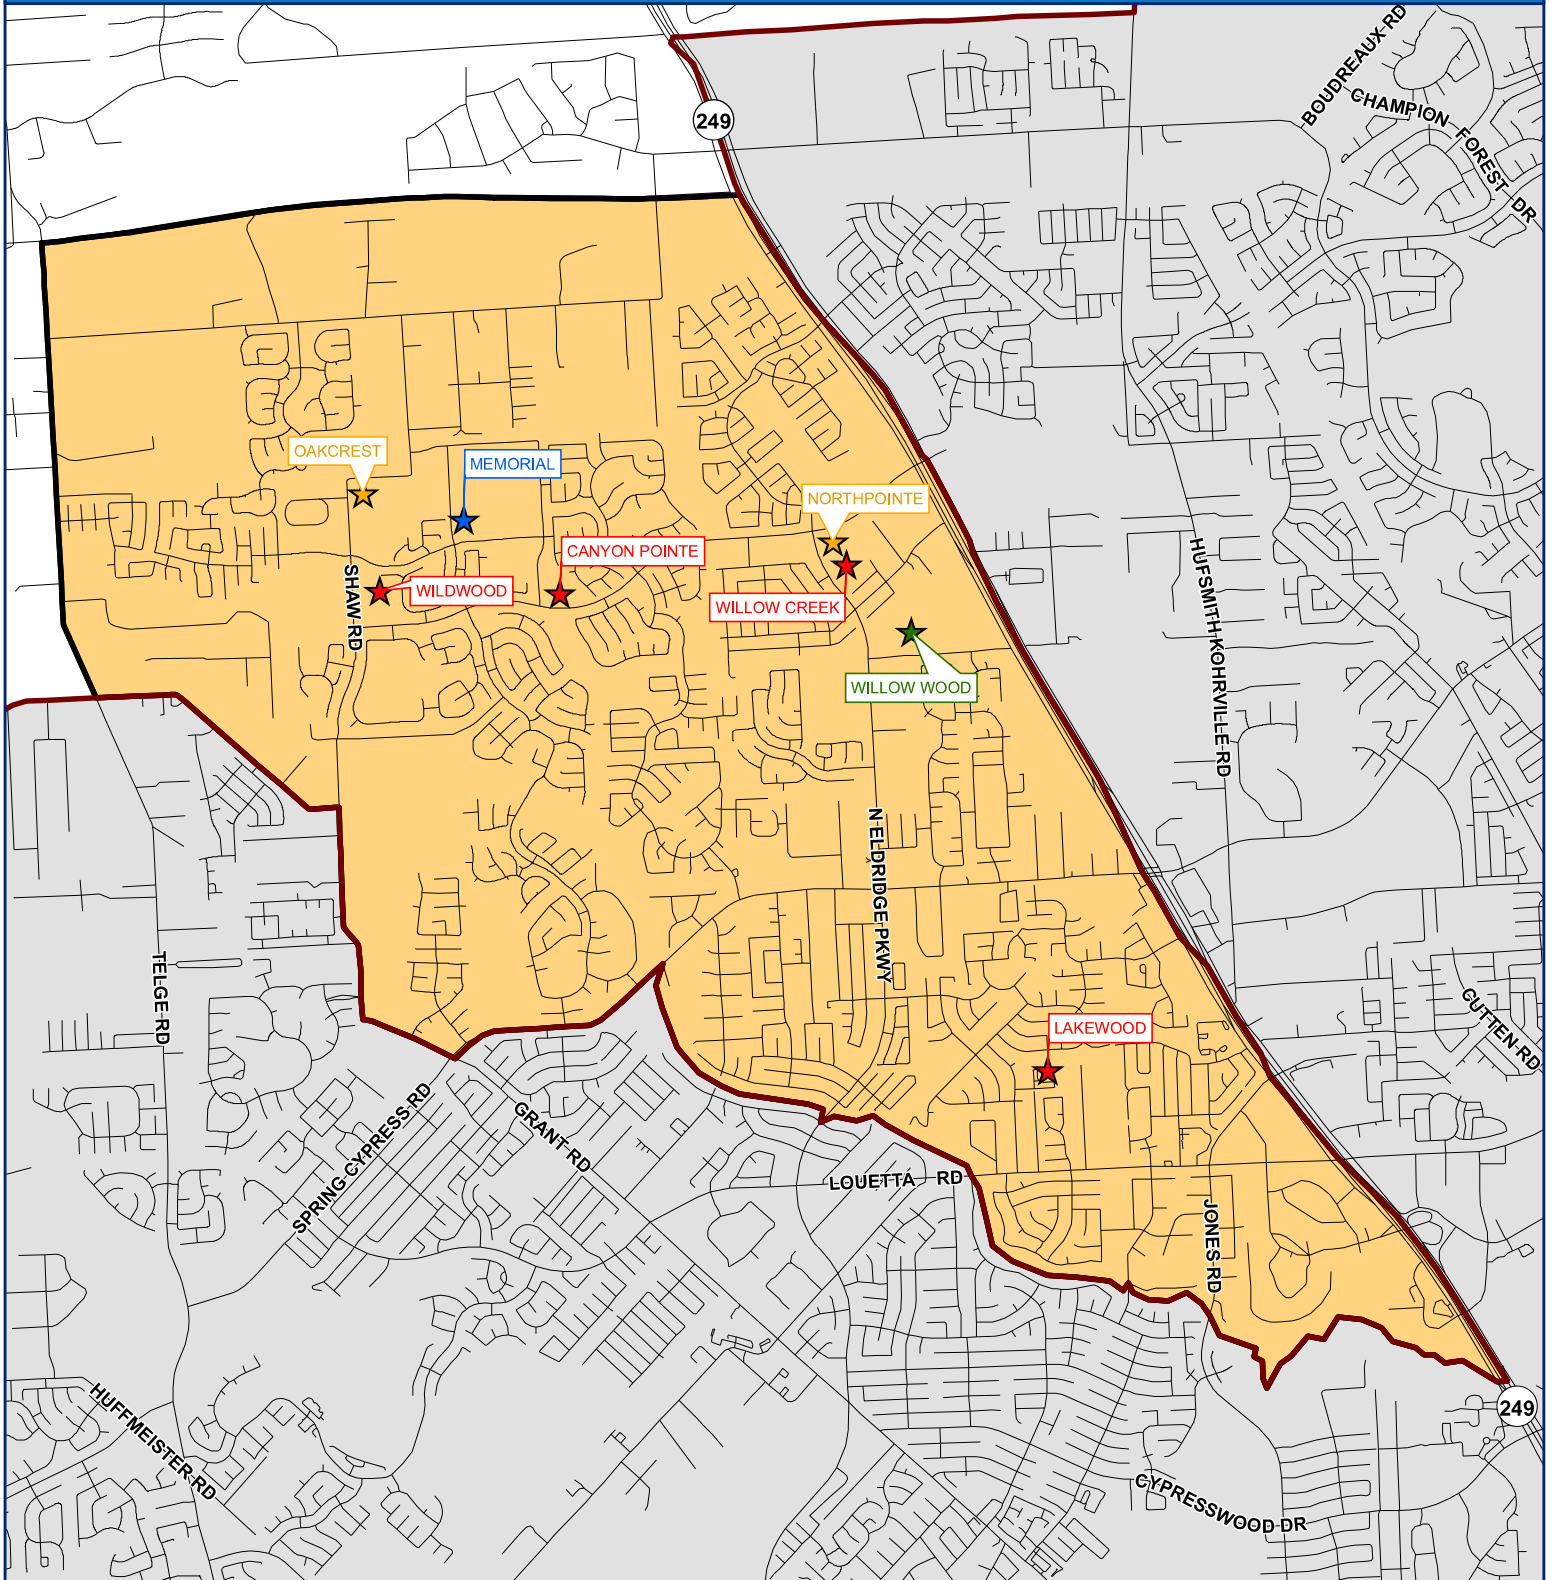

WILLOW WOOD JUNIOR HIGH

LEGEND

- Elementary
- Intermediate
- Junior High
- High School
- Alternative
- Junior High Boundary
- ISD Boundary

0 0.225 0.45 0.9 Miles