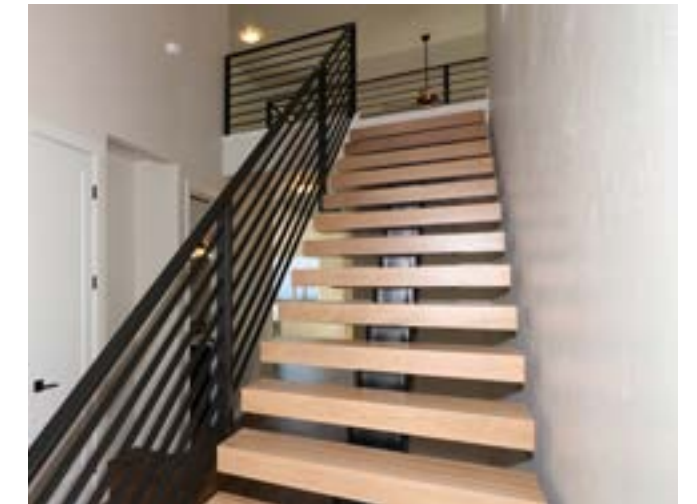

\$600

UPGRADE PORCELAIN SINK

\$1200

WET BAR SINK

UPGRADE
CONTINGENT ON FLOORPLAN
NOT AVAILABLE IN HERITAGE HEIGHTS

FIREPLACE STONE VENEER

UPGRADE
OLD CARBONDALE REAL BRICK

UPGRADE
ROCKY CLIFF

UPGRADE
STIRLING STONE

UPGRADE
SLATE

STAIR AND RAILING OPTIONS

STANDARD

DRYWALL STAIRCASE WITH STEEL HANDRAIL

UPGRADE

MODERN FLOATING STAIRS

INTERIOR CEILING FAN