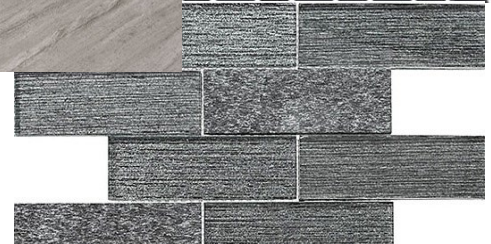

MASTER BATH
SHOWER ACCENT