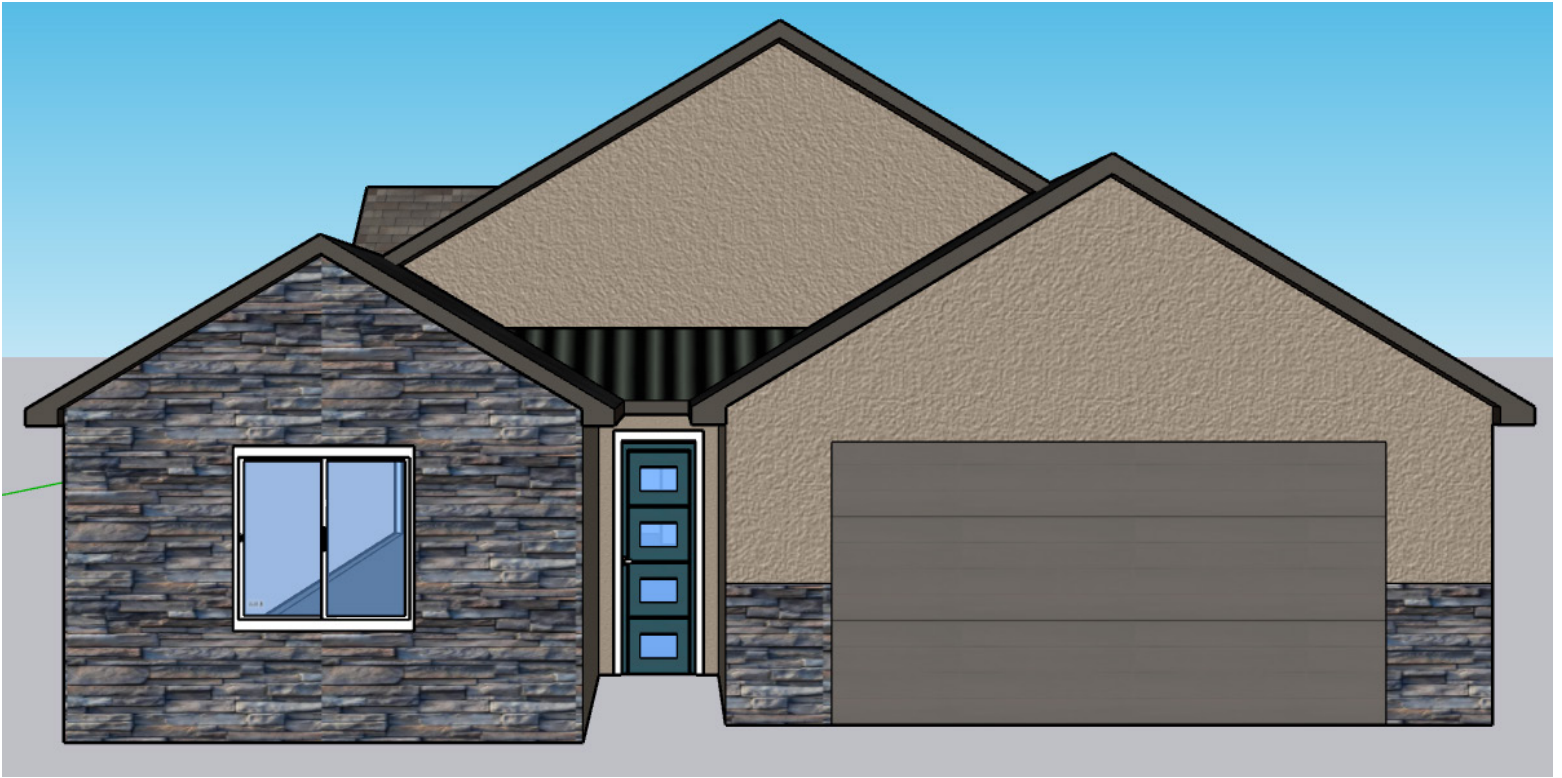

550 HOBBS CT

CHRONOS BUILDERS
EXTERIOR FINISHES
OYSTER SHELL

FINISHES ARE SUBJECT TO CHANGE

ROOF
SHINGLES

STUCCO

SOFFIT &
FASCIA

STONE

GUTTERS

GARAGE
DOOR

ACCENT
METAL
ROOFING

FRONT DOOR

THEKIMBROUGHTTEAM.COM
970-263-7355

chronos
builders

THE
KIMBROUGH
TEAM

RE/MAX
4000 inc.

550 HOBBS CT