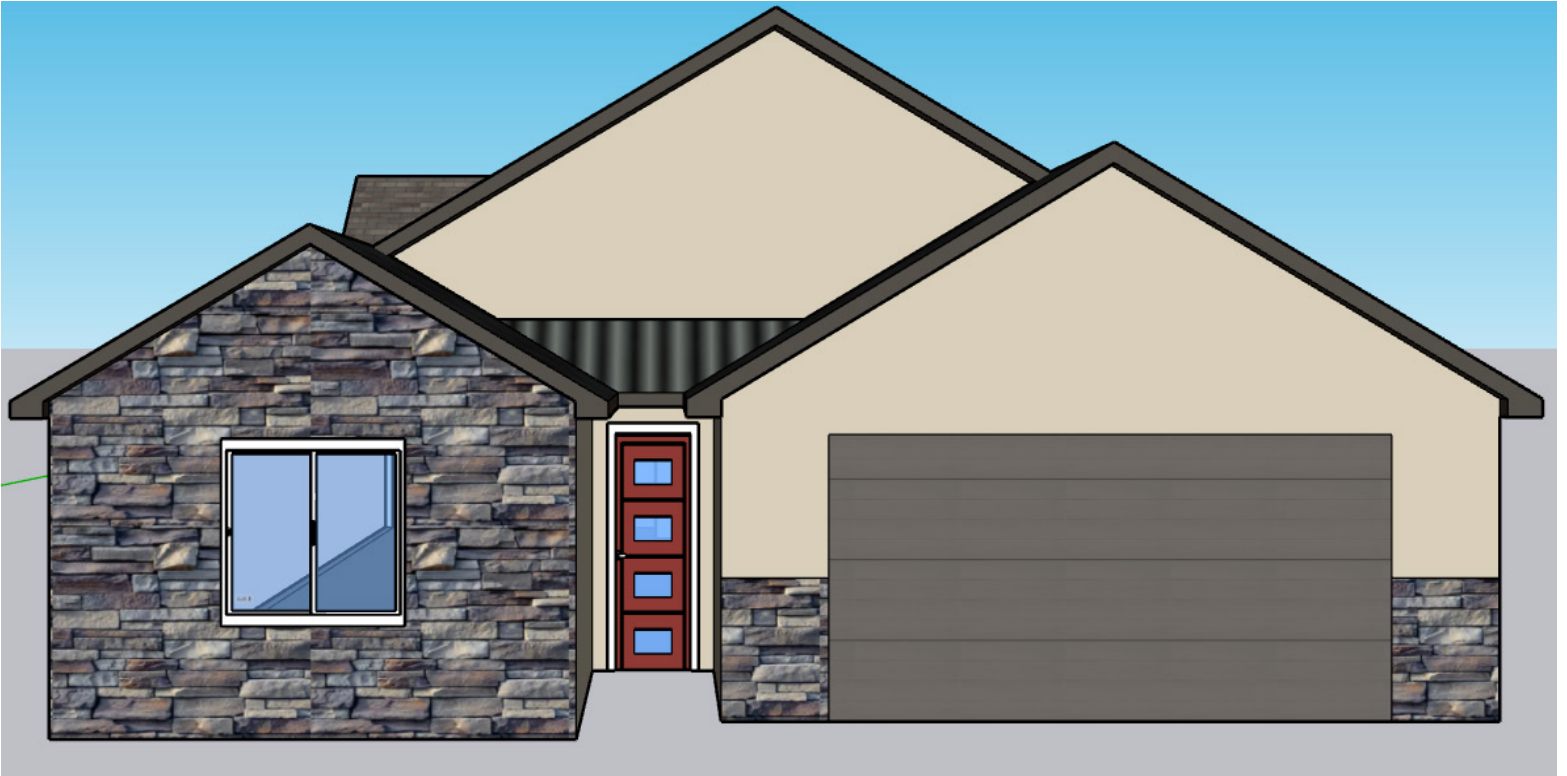

534 HOBBS CT

CHRONOS BUILDERS
EXTERIOR FINISHES
WOOL SKEIN

FINISHES ARE SUBJECT TO CHANGE

ROOF
SHINGLES

STUCCO

SOFFIT &
FASCIA

STONE

GUTTERS

GARAGE
DOOR

ACCENT
METAL
ROOFING

FRONT DOOR

THEKIMBROUGHTTEAM.COM
970-263-7355

chronos
builders

THE
KIMBROUGH
TEAM

RE/MAX
4000 inc.

534 HOBBS CT

CHRONOS BUILDERS
INTERIOR FINISHES

FINISHES ARE SUBJECT TO CHANGE

PAINT & FLOORING

WALLS & CEILING
ICE CUBE

TRIM & DOORS
PURE WHITE

VINYL FLOORING
LAKE SHORE

CARPET
CORK

TILE SELECTIONS