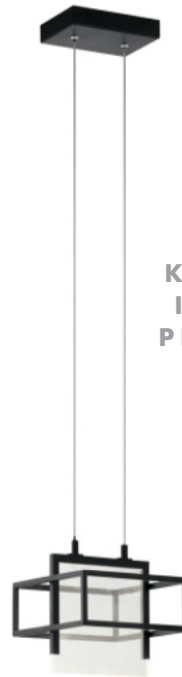

CABINET PULLS
MATTE BLACK

* DUE TO COMPUTER MONITOR SETTINGS, COLORS MAY VARY IN REAL LIFE
FINISHES ARE SUBJECT TO AVAILABILITY AND MAY CHANGE *

MODERN EDGE CONDO INTERIOR FINISHES

TILE SELECTIONS

KITCHEN SELECTIONS

KITCHEN
BACKSPLASH
SLIDORIAN COLLECTION
MIDNIGHT ARROW

MASTER BATH SELECTIONS

MASTER SHOWER FLOOR
3/4 " GLASS PENNY TILE
MIDNIGHT BLACK

MASTER BATH
FLOOR
FEEL GREY

MASTER BATH
SHOWER WALLS
FEEL WHITE STRIPES

GUEST BATH SELECTIONS

RETRO NUEVE V CUT
BATHROOM FLOOR

GUEST BATH TUB WALLS
FABRIQUE BLANC LINEN

POWDER BATH SELECTIONS

POWDER BATH FLOOR
ALLORA RHOMBOICE
COLOR: BLACK

*DUE TO COMPUTER MONITOR SETTINGS, COLORS MAY VARY IN REAL LIFE
FINISHES ARE SUBJECT TO AVAILABILITY AND MAY CHANGE*

MODERN EDGE CONDO INTERIOR FINISHES

LIGHT FIXTURES

*BY KICHLER

BATHROOM VANITIES

ER MC

POWDER BATH

S, COLORS MY VARY IN REAL LIFE*

KITCHEN
ISLAND
PENDANT