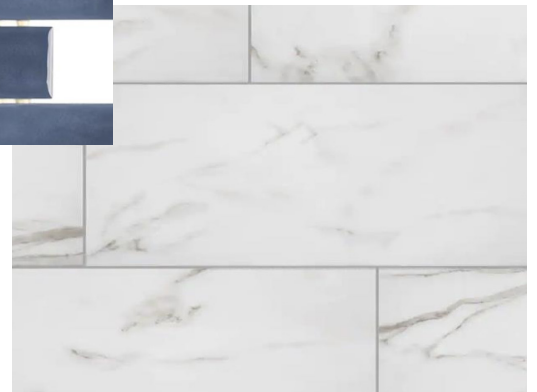

WALLS & CEILING
PEARLY WHITE

TRIM & DOORS
PURE WHITE

VINYL FLOORING
RUSTIC TAUPE

CARPET
KETTLE

TILE SELECTIONS

MASTER SHOWER FLOOR
GRAY PENNY

KITCHEN BACKSPLASH
UNION VIEW SUEDE TILE

MASTER BATHROOM FLOOR
CEMENTINO HEX

MASTER SHOWER WALLS
MICHELANGELO CALACATTA MARBLE