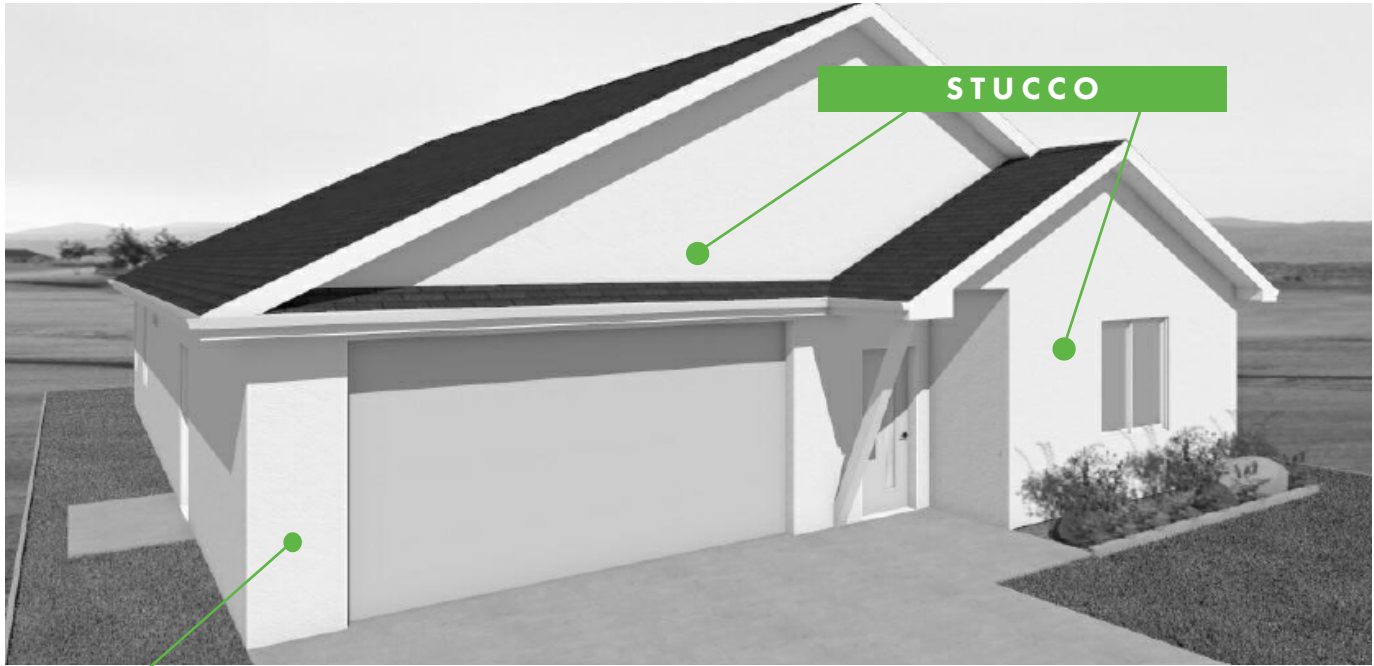

253 MAGGIE DRIVE

CHRONOS BUILDERS
EXTERIOR FINISHES

FINISHES ARE SUBJECT TO CHANGE

Note: This sample elevation is to give you an idea of exterior finish placement. Actual placement will vary by floor plan and builder discretion.

ACCENT SIDING

MAIN STUCCO

LET IT RAIN
SW 9152

ACCENT SIDING

GRANITE PEAK
SW 6250

SOFFIT & FASCIA

PEPPERCORN
SW 7674

GARAGE DOOR

CARBON BLACK

ROOFING
SHINGLES

253 MAGGIE DRIVE

CHRONOS BUILDERS
INTERIOR FINISHES

FINISHES ARE SUBJECT TO CHANGE

CABINETS & HARDWARE

MATTE BLACK

KITCHEN CABINETS
ICEBERG