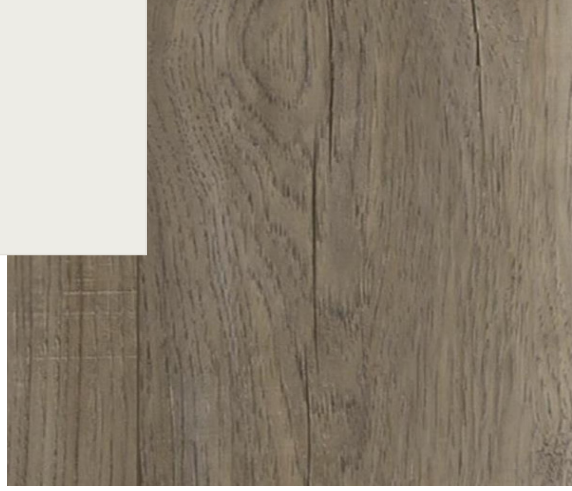

WALLS & CEILING
PEARLY WHITE

TRIM & DOORS
PURE WHITE

VINYL FLOORING
RUSTIC TAUPE

CARPET
KETTLE

TILE SELECTIONS

MASTER SHOWER FLOOR
GRAY PENNY

KITCHEN BACKSPLASH
UNION VIEW SUEDE TILE

MASTER BATHROOM FLOOR
CEMENTINO HEX