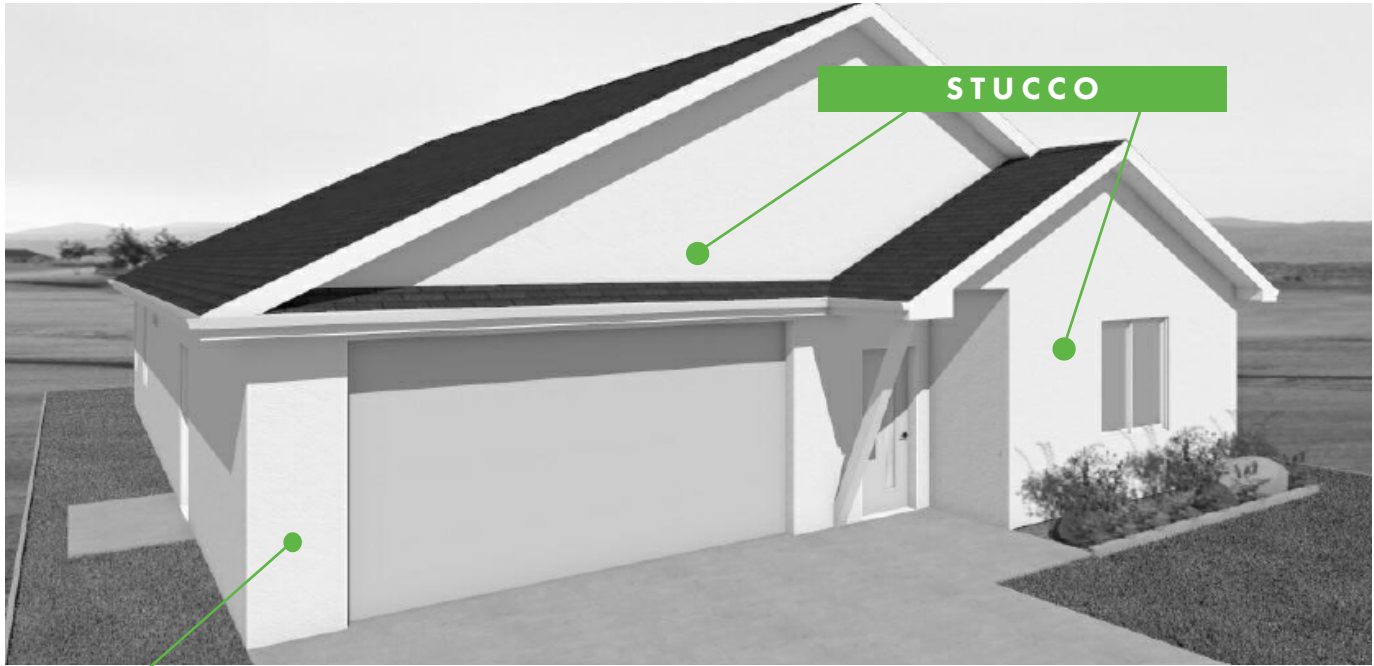

255 MAGGIE DRIVE

CHRONOS BUILDERS
EXTERIOR FINISHES

FINISHES ARE SUBJECT TO CHANGE

Note: This sample elevation is to give you an idea of exterior finish placement. Actual placement will vary by floor plan and builder discretion.

ACCENT SIDING

MAIN STUCCO

EVERYDAY WHITE
SW 6077

ACCENT SIDING

DOWN HOME
SW 6081

SOFFIT & FASCIA

PEPPERCORN
SW 7674

GARAGE DOOR