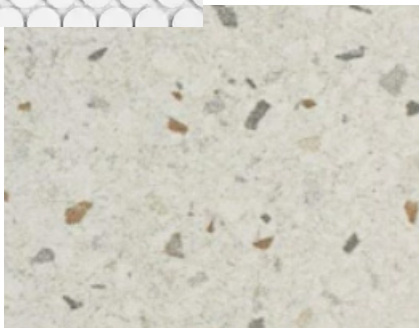

MASTER BATHROOM FLOOR
ROCA CASABLANCA