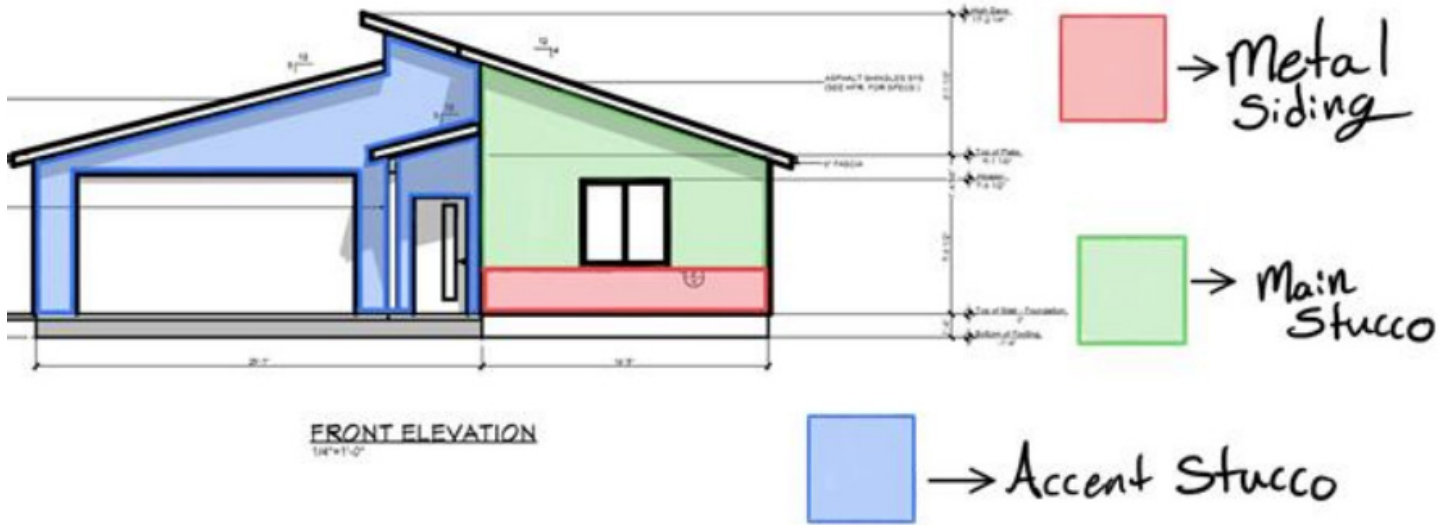

# 1643 RUSTY RIVET

CHRONOS BUILDERS  
EXTERIOR FINISHES

\*FINISHES ARE SUBJECT TO CHANGE\*

Note: This sample elevation is to give you an idea of exterior finish placement. Actual placement will vary by floor plan and builder discretion.