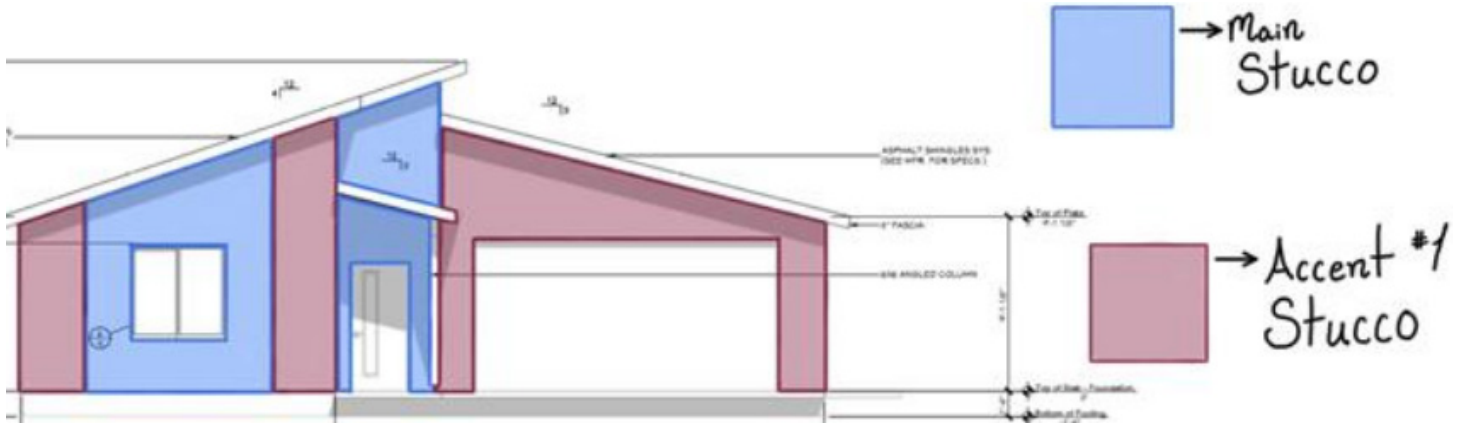

1653 RUSTY RIVET

CHRONOS BUILDERS
EXTERIOR FINISHES

FINISHES ARE SUBJECT TO CHANGE

Note: This sample elevation is to give you an idea of exterior finish placement. Actual placement will vary by floor plan and builder discretion.