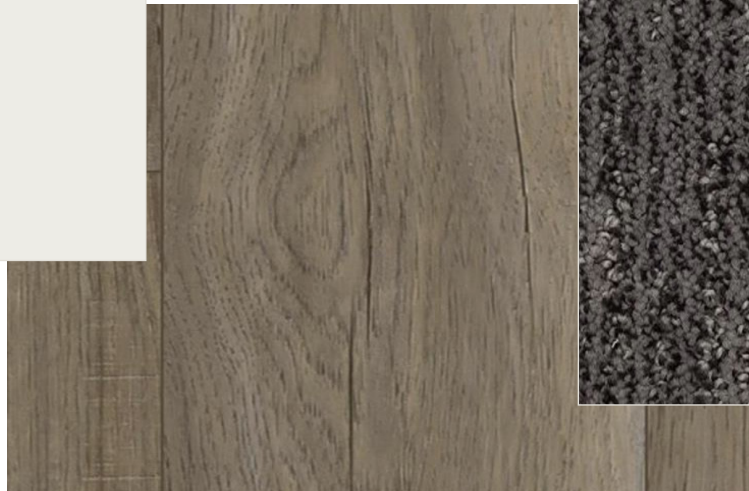

CHRONOS BUILDERS
INTERIOR FINISHES

FINISHES ARE SUBJECT TO CHANGE

PAINT & FLOORING

WALLS & CEILING

WHITE DUCK

TRIM & DOORS

PURE WHITE

VINYL FLOORING

RUSTIC TAUPE

CARPET

KETTLE

TILE SELECTIONS

MASTER SHOWER FLOOR

GRAY PENNY

MASTER BATHROOM FLOOR
& SHOWER WALLS

12X24 IMPERO BLACK